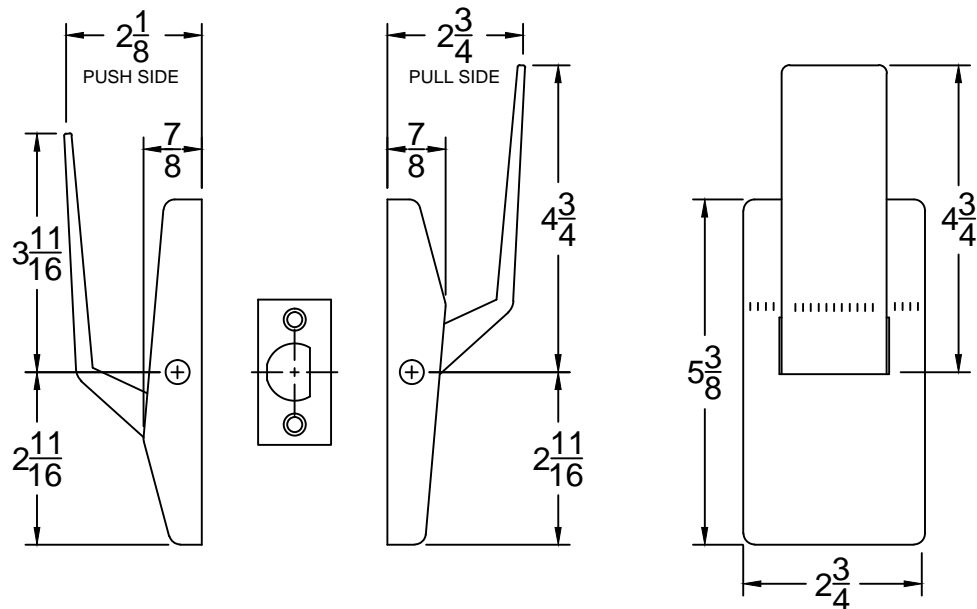

PUSH PULL LATCH DIMENSIONAL OUTLINE

6800 SERIES - LOW PROFILE

PUSH-PULL DIMENSIONAL OUTLINE-03.DWG

www.abhmg.com
 E-mail: abhinfo@abhmg.com
 Architectural Builders Hardware Mfg., Inc.
 1222 Ardmore Ave., Itasca, IL 60143
 630.875.9900; FAX 800.9FAXABH (932.9224)

PUSH/PULL DIMENSIONAL
OUTLINE

PAGE 1 OF 1
REVISED 06-24-15

© 2015 ABH Mfg., Inc.
printed in USA