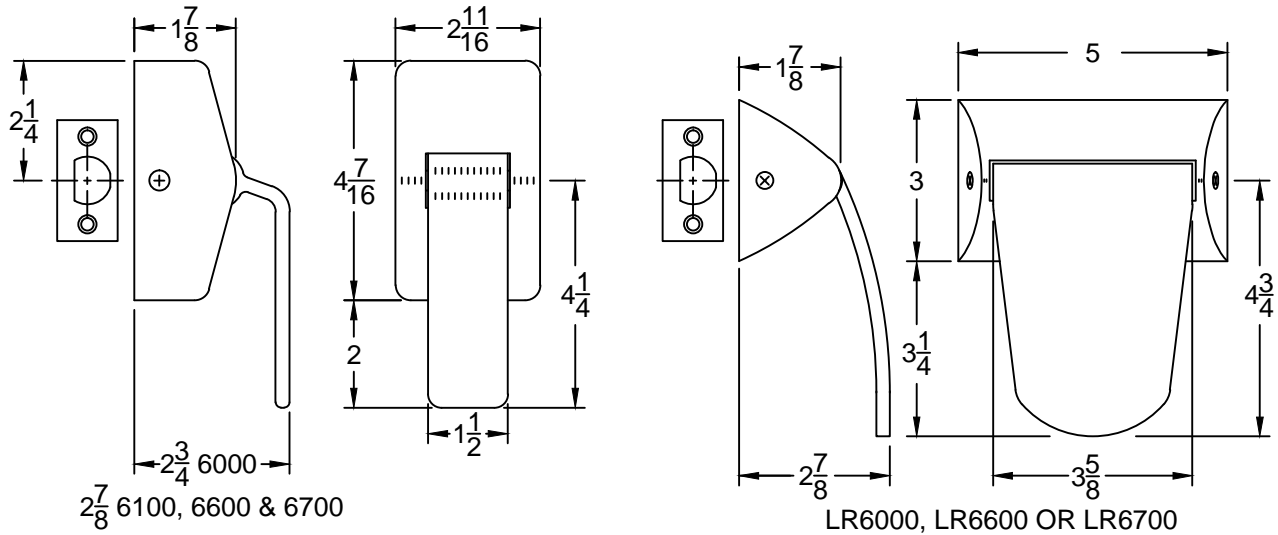

PUSH PULL LATCH DIMENSIONAL OUTLINE

6800 SERIES - LOW PROFILE

PUSH-PULL DIMENSIONAL OUTLINE-03.DWG

www.abhmg.com
 E-mail: abhinfo@abhmg.com
 Architectural Builders Hardware Mfg., Inc.
 1222 Ardmore Ave., Itasca, IL 60143
 630.875.9900; FAX 800.9FAXABH (932.9224)

PUSH/PULL DIMENSIONAL
OUTLINE

PAGE 1 OF 1
REVISED 06-24-15

© 2015 ABH Mfg., Inc.
printed in USA