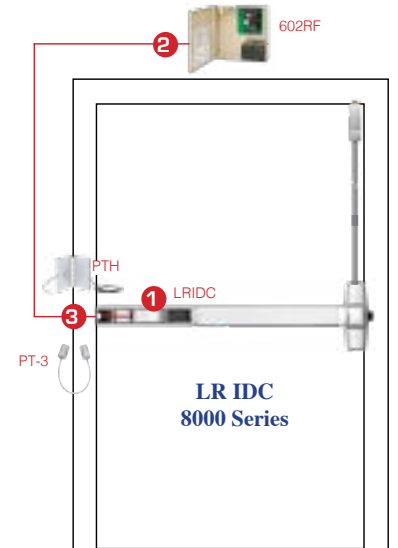

RETROFIT EXIT DEVICE FOR ACCESS CONTROL

» Storefront

» Hollow Metal

» Wood

Compatibility Ensured Solution

Latch Retraction Package Power Transfer Hinge

LRIDC3

- 1 Latch Retraction Kit - LR100IDC
 - » Easy field install
 - » 24VDC, 700mA motor

- 2 Power Supply - 602RF
 - » Filtered & regulated
 - » Extended 10 year warranty

- 3 Power Transfer Hinge - PTH-4Q
 - » 4 wire, 4-1/2" x 4-1/2"
 - » 5ft cable

Latch Retraction Package Power Transfer Loop

LRIDC4

- 1 » Latch Retraction Kit - LR100IDC
 - » Quiet operation
 - » Electromagnetic Dogging

- 2 Power Supply - 602RF
 - » Filtered & regulated
 - » Extended 10 year warranty

- 3 Power Transfer Hinge - PT-3V
 - » 18" armored flex conduit
 - » Wire junction box

Electric Latch Retraction Package

*Pick your power transfer and save!

www.IntlDoorClosers.com

(800) 544-4422 • 4431 E. La Palma, Anaheim, CA 92807

(800) 225-6737 • 1920 Air Lane Drive, Nashville, TN 37210