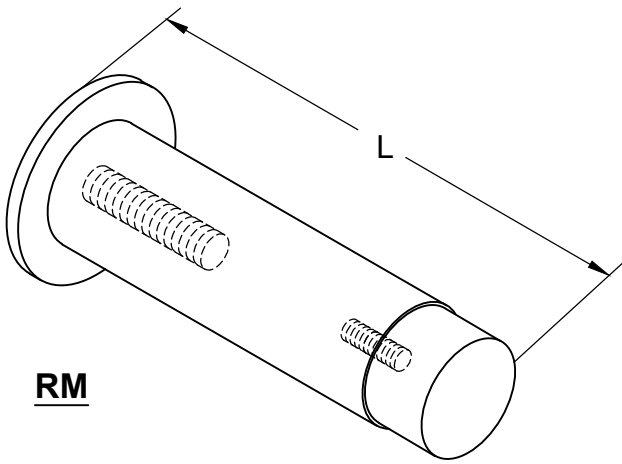

RM DOOR STOP

RM

RMS

RM RUBBER BUMPER SHOWN

RMS RUBBER BUMPER

#10-32 x 1-1/2" MACHINE SCREW

#10-32 MACHINE / #10 WOOD SCREW

NOTE:

1. ALL DIMENSIONS ARE IN INCHES.
2. DO NOT SCALE DRAWING.

RM/RMS STOP SCHEDULE

PART#	PART#	OVERALL LENGTH "L"
RM225	RMS225	2.250
RM250	RMS250	2.500
RM275	RMS275	2.750
RM300	RMS300	3.000
RM325	RMS325	3.250
RM350	RMS350	3.500
RM375	RMS375	3.750