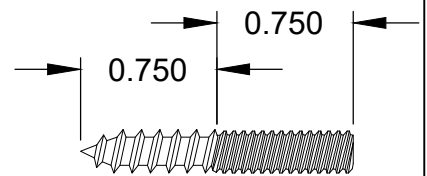

RM DOOR STOP

RM

RMS

RM RUBBER BUMPER SHOWN

RMS RUBBER BUMPER

#10-32 x 1-1/2" MACHINE SCREW

#10-32 MACHINE / #10 WOOD SCREW

NOTE:

1. ALL DIMENSIONS ARE IN INCHES.
2. DO NOT SCALE DRAWING.

RM/RMS STOP SCHEDULE

PART#	PART#	OVERALL LENGTH "L"
RM225	RMS225	2.250
RM250	RMS250	2.500
RM275	RMS275	2.750
RM300	RMS300	3.000
RM325	RMS325	3.250
RM350	RMS350	3.500
RM375	RMS375	3.750