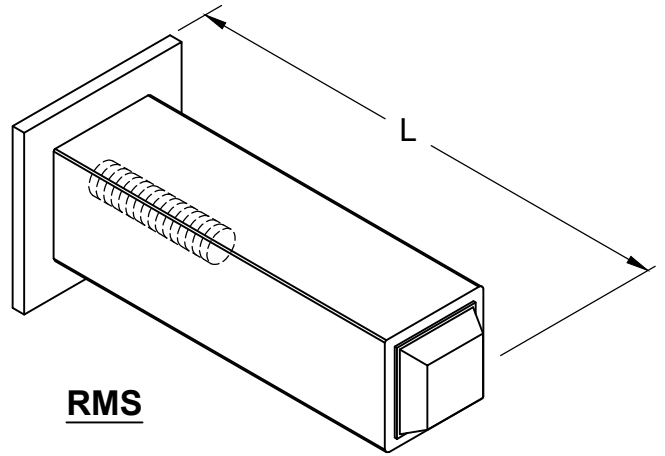

RM DOOR STOP

RM

RMS

RM RUBBER BUMPER SHOWN

RMS RUBBER BUMPER

#10-32 x 1-1/2" MACHINE SCREW

#10-32 MACHINE / #10 WOOD SCREW

NOTE:

1. ALL DIMENSIONS ARE IN INCHES.
2. DO NOT SCALE DRAWING.

RM/RMS STOP SCHEDULE

PART#	PART#	OVERALL LENGTH "L"
RM225	RMS225	2.250
RM250	RMS250	2.500
RM275	RMS275	2.750
RM300	RMS300	3.000
RM325	RMS325	3.250
RM350	RMS350	3.500
RM375	RMS375	3.750