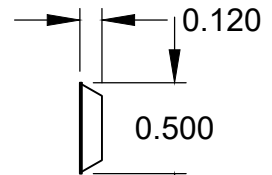

RM DOOR STOP

RM

RMS

RM RUBBER BUMPER SHOWN

RMS RUBBER BUMPER

#10-32 x 1-1/2" MACHINE SCREW

#10-32 MACHINE / #10 WOOD SCREW

NOTE:

1. ALL DIMENSIONS ARE IN INCHES.
2. DO NOT SCALE DRAWING.

RM/RMS STOP SCHEDULE

PART#	PART#	OVERALL LENGTH "L"
RM225	RMS225	2.250
RM250	RMS250	2.500
RM275	RMS275	2.750
RM300	RMS300	3.000
RM325	RMS325	3.250
RM350	RMS350	3.500
RM375	RMS375	3.750