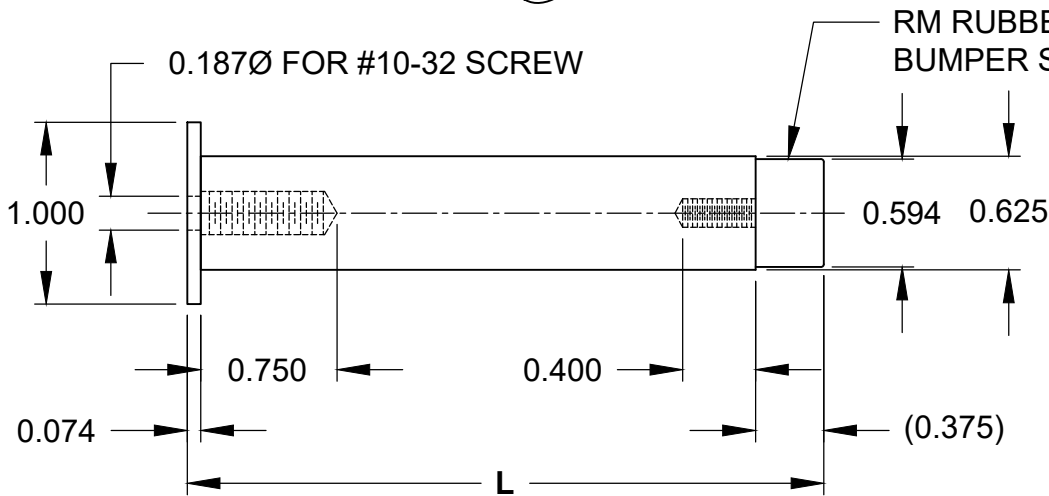

RM DOOR STOP

RM

RMS

RM RUBBER BUMPER SHOWN

RMS RUBBER BUMPER

#10-32 x 1-1/2" MACHINE SCREW

#10-32 MACHINE / #10 WOOD SCREW

NOTE:

1. ALL DIMENSIONS ARE IN INCHES.
2. DO NOT SCALE DRAWING.

RM/RMS STOP SCHEDULE

PART#	PART#	OVERALL LENGTH "L"
RM225	RMS225	2.250
RM250	RMS250	2.500
RM275	RMS275	2.750
RM300	RMS300	3.000
RM325	RMS325	3.250
RM350	RMS350	3.500
RM375	RMS375	3.750