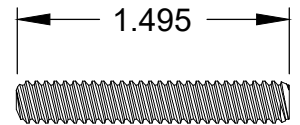

RM DOOR STOP

RM

RMS

RM RUBBER BUMPER SHOWN

RMS RUBBER BUMPER

#10-32 x 1-1/2" MACHINE SCREW

#10-32 MACHINE / #10 WOOD SCREW

NOTE:

1. ALL DIMENSIONS ARE IN INCHES.
2. DO NOT SCALE DRAWING.

RM/RMS STOP SCHEDULE

PART#	PART#	OVERALL LENGTH "L"
RM225	RMS225	2.250
RM250	RMS250	2.500
RM275	RMS275	2.750
RM300	RMS300	3.000
RM325	RMS325	3.250
RM350	RMS350	3.500
RM375	RMS375	3.750