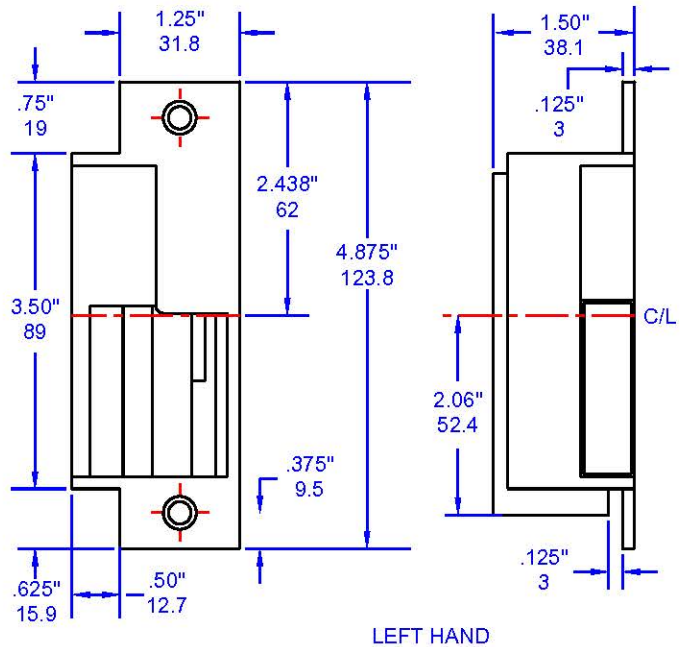

**LINE ART FOR 1440/3440**

**HOLLOW METAL  
JAMB PREPARATION**

NOT TO SCALE - TECHNICAL DATA SUBJECT TO CHANGE WITHOUT NOTICE