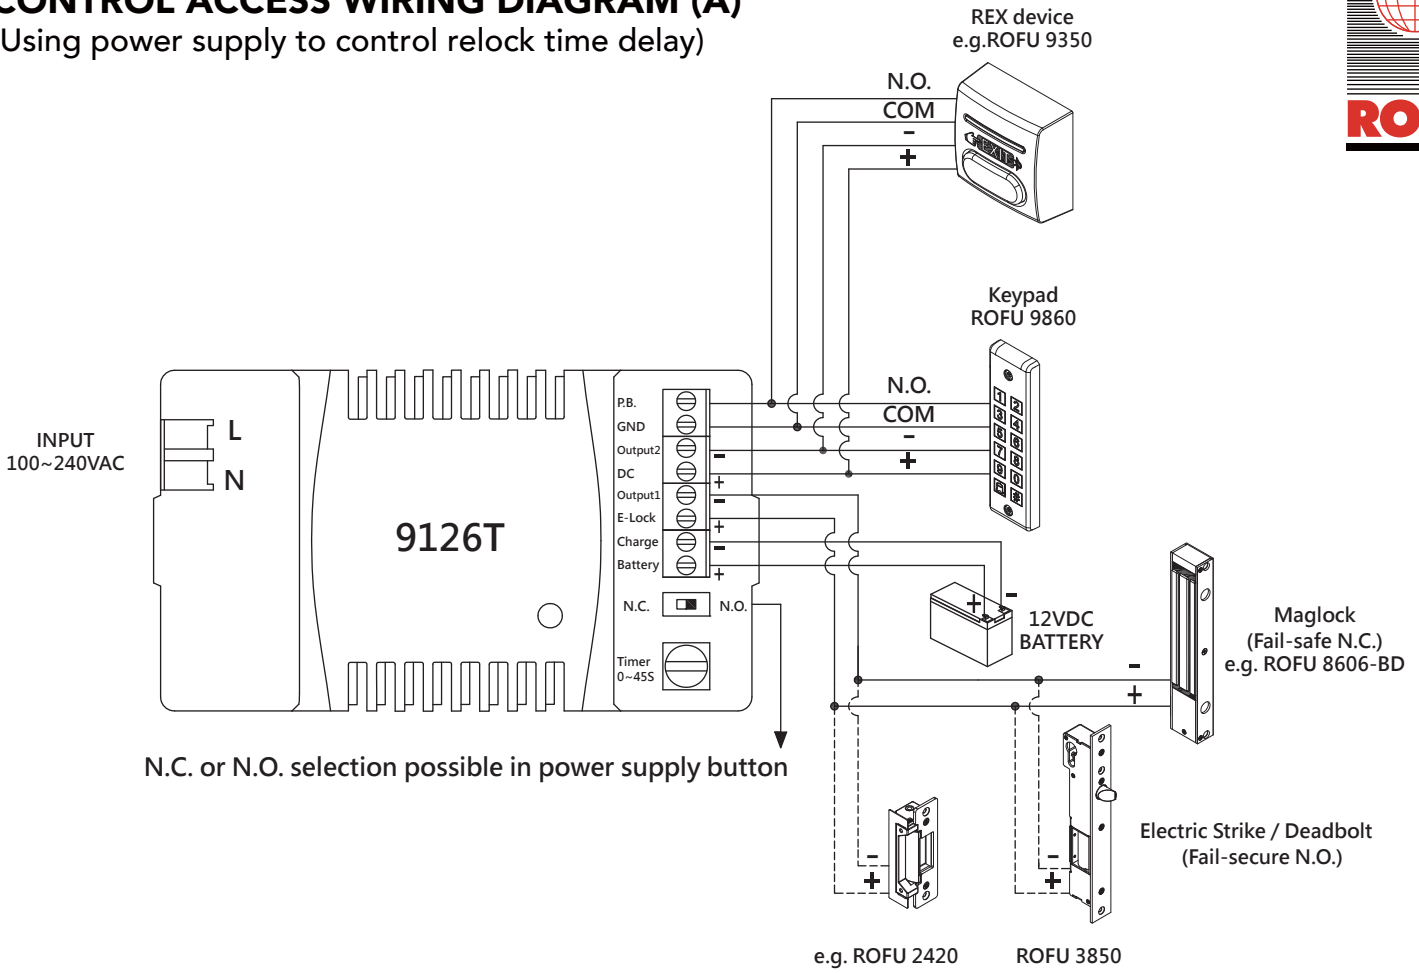

CONTROL ACCESS WIRING DIAGRAM (A)

(Using power supply to control relock time delay)

CONTROL ACCESS WIRING DIAGRAM (B)

(Using Keyless Reader App to control relock time delay)

ROFU Security International Corp.
 10029 S. Tacoma Way, E-11
 Lakewood, WA 98499 USA
 1-800-255-7638 (1-800-ALL-ROFU)
 www.ROFU.com
 OrderEntry@ROFU.com