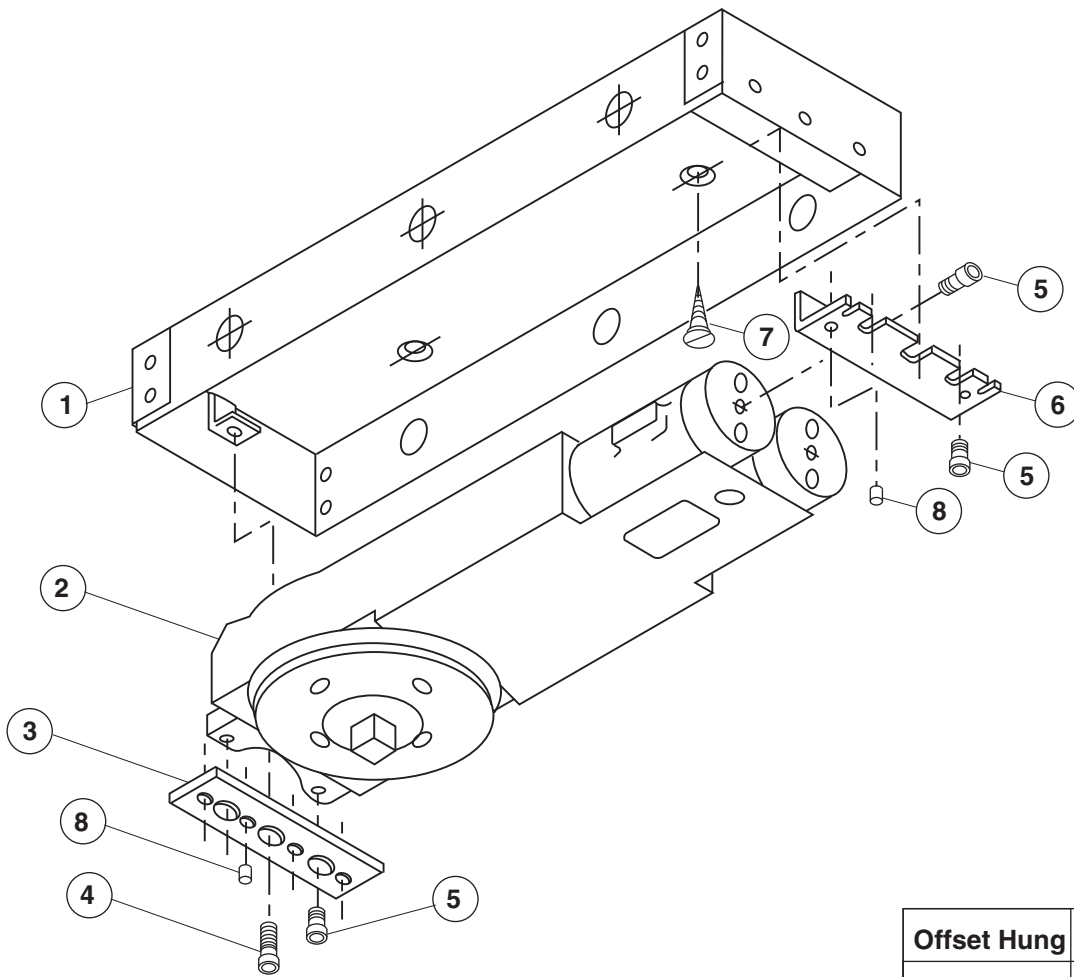

WOOD JAMB INSTALLATION

5-3/8" (136.5) or Wider Head Frame

Offset Hung	A
105°	4-3/4 (120.7)
90°	3-3/4 (95.3)

Item No.	Part No.	Qty.	Description
8	09544006	4	1/4-20x3/8 Soc. Set Scr.
7	01321424	4	1/4x1-1/2 FHPWS SS
6	608053	1	Angle Bracket
5	02244008	6	1/4-20x1/2 RHMS
4	02244014	1	1/4-20x7/8 RHMS
3	608052	1	Adj. Plate
2	608001 to 4	1	Closer Body
1	608049	1	Closer Case

W0608 Series Overhead Concealed Closer Offset Hung

RIXSON®

ASSA ABLOY

www.rixson.com

TEMPLATE NUMBER

OC60485B

DATE

05-09