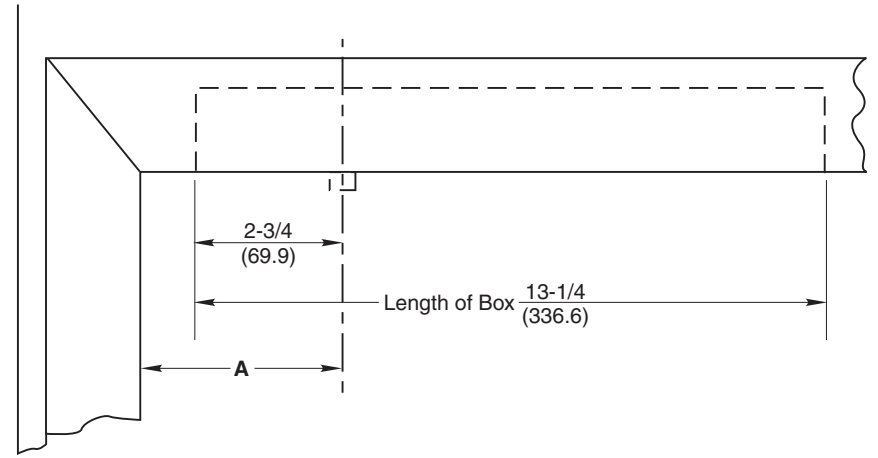

WOOD JAMB INSTALLATION

5-3/8" (136.5) or Wider Head Frame

Offset Hung	A
105°	4-3/4 (120.7)
90°	3-3/4 (95.3)

Item No.	Part No.	Qty.	Description
8	09544006	4	1/4-20x3/8 Soc. Set Scr.
7	01321424	4	1/4x1-1/2 FHPWS SS
6	608053	1	Angle Bracket
5	02244008	6	1/4-20x1/2 RHMS
4	02244014	1	1/4-20x7/8 RHMS
3	608052	1	Adj. Plate
2	608001 to 4	1	Closer Body
1	608049	1	Closer Case

W0608 Series Overhead Concealed Closer Offset Hung

RIXSON®

ASSA ABLOY

www.rixson.com

TEMPLATE NUMBER

OC60485B

DATE

05-09