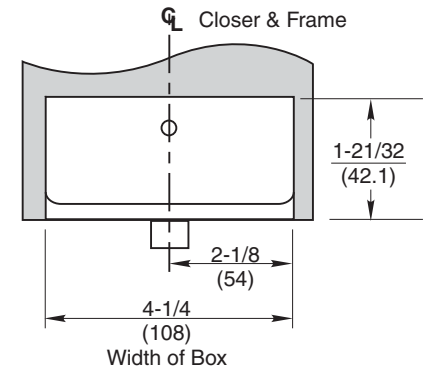

WOOD JAMB INSTALLATION

5-3/8" (136.5) or Wider Head Frame

Offset Hung	A
105°	4-3/4 (120.7)
90°	3-3/4 (95.3)

Item No.	Part No.	Qty.	Description
8	09544006	4	1/4-20x3/8 Soc. Set Scr.
7	01321424	4	1/4x1-1/2 FHPWS SS
6	608053	1	Angle Bracket
5	02244008	6	1/4-20x1/2 RHMS
4	02244014	1	1/4-20x7/8 RHMS
3	608052	1	Adj. Plate
2	608001 to 4	1	Closer Body
1	608049	1	Closer Case

W0608 Series Overhead Concealed Closer Offset Hung

RIXSON®

ASSA ABLOY

www.rixson.com

TEMPLATE NUMBER

OC60485B

DATE

05-09