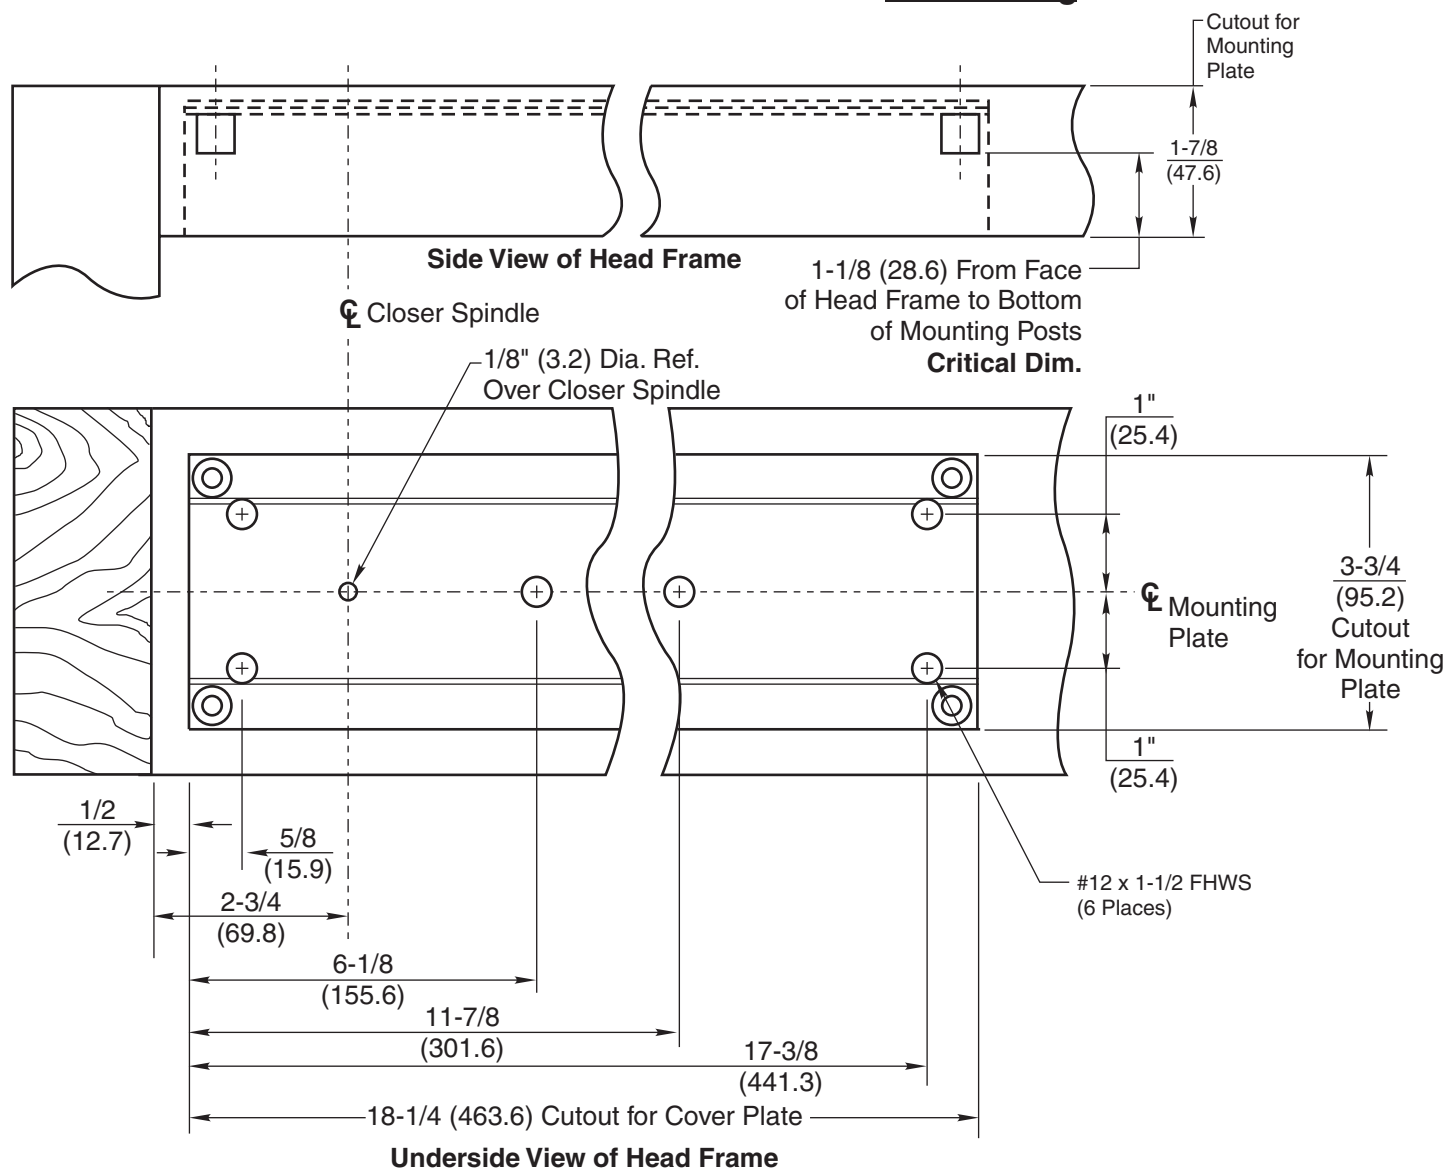

198 Wood Mounting Plate Center Hung

- NOTES:
1. Do not scale drawing.
 2. Right hand shown.
 3. All dimensions given in inches (mm).

198 Wood Mounting Plate Center Hung

RIXSON

ASSA ABLOY

www.rixson.com

TEMPLATE NUMBER

OC60010

DATE

04-09