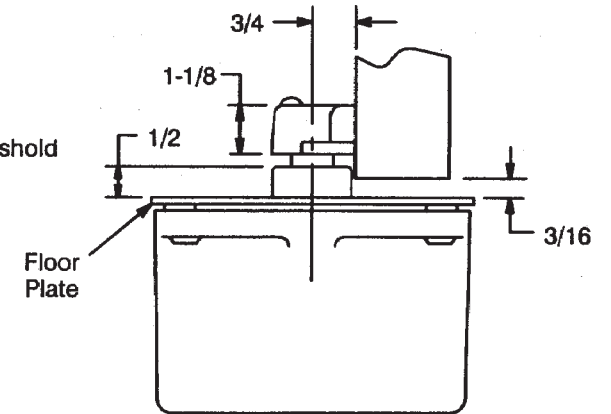

Offset Hinge 1-1/2 Pair per Door

WITH THRESHOLD
Set Cement Case Flush with Finished Floor

WITH FLOOR PLATE
Set Cement Case 1/8" Below Surface of Finished Floor

Notes:

1. Do not scale drawing.
2. Right hand shown.
3. All dimensions are in inches.

**HM27 Floor Closer
3/4" Offset
For 1-3/4" Doors Only**

RIXSON

ASSA ABLOY

www.rixson.com

TEMPLATE NUMBER

OS10070

DATE

12-08