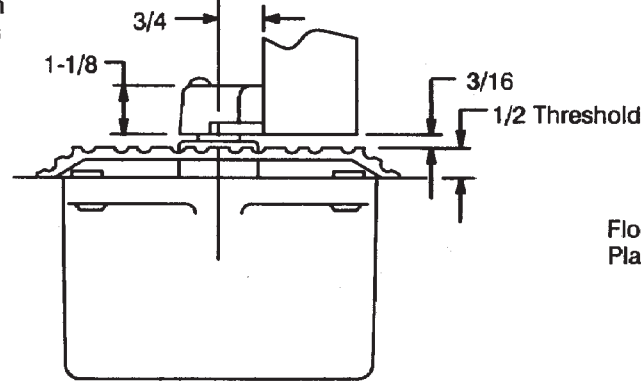

Offset Hinge 1-1/2 Pair per Door

WITH THRESHOLD
Set Cement Case Flush with Finished Floor

WITH FLOOR PLATE
Set Cement Case 1/8" Below Surface of Finished Floor

Notes:

1. Do not scale drawing.
2. Right hand shown.
3. All dimensions are in inches.

**HM27 Floor Closer
3/4" Offset
For 1-3/4" Doors Only**

RIXSON

ASSA ABLOY

www.rixson.com

TEMPLATE NUMBER

OS10070

DATE

12-08