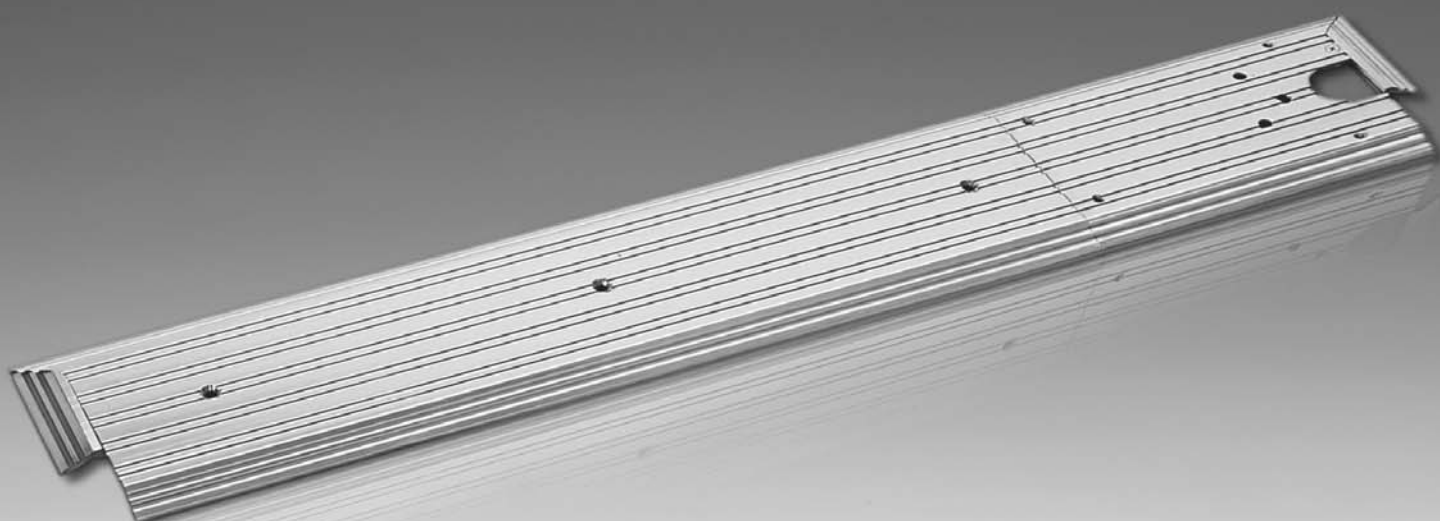

RIXSON
ASSA ABLOY

ASSA ABLOY, the global leader
in door opening solutions

THRESHOLDS

Finishing Touch for Floor Closer Installations

Copyright © 2001-2018, ASSA ABLOY Accessories and Door Controls Group, Inc., an ASSA ABLOY Group company. All rights reserved. Reproduction in whole or in part without the express written permission of ASSA ABLOY Accessories and Door Controls Group, Inc. is prohibited.