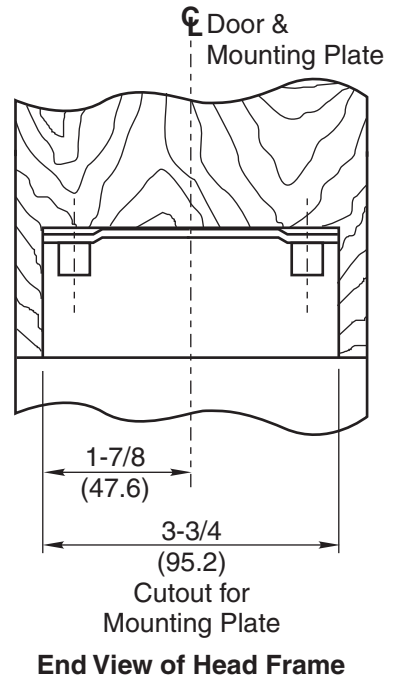

Wood Jamb Installation

Wood Door Installation

NOTES:

1. Do not scale drawing.
2. #198 Wood Mounting Plate details on OC60120B.
3. Single acting operation requires a door stop on the underside of frame.
4. #199 door end cap optional extra. (mortise for top and bottom of door is identical.)
5. Door radius recommended is 2-5/8" (66.7).
6. All dimensions given in inches (mm).

W700 Single Acting & W800 Double Acting Overhead Concealed Door Closer Center Hung for Wood Doors and Wood Frames

RIXSON®

ASSA ABLOY

www.rixson.com

TEMPLATE NUMBER

OC60120

DATE

04-09

198 Wood Mounting Plate Center Hung

- NOTES:**
1. Do not scale drawing.
 2. Right hand shown.
 3. All dimensions given in inches (mm).

**W700 Single Acting & W800 Double Acting
Overhead Concealed Door Closer
Center Hung for Wood Doors and Wood Frames**