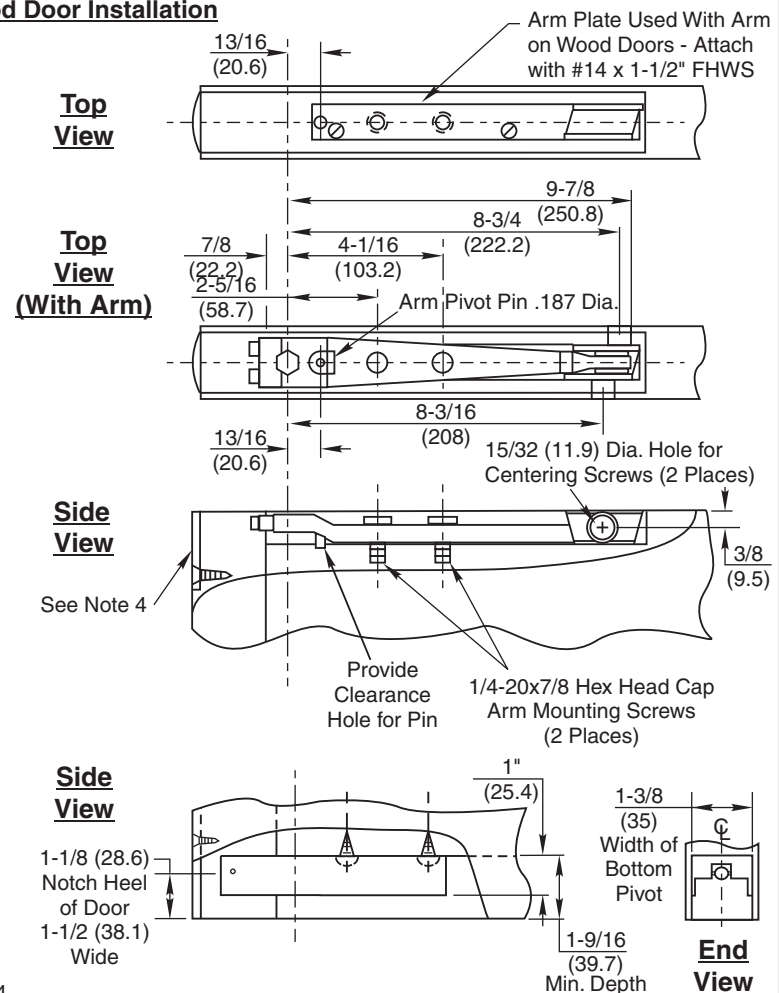

Wood Jamb Installation

Wood Door Installation

NOTES:

1. Do not scale drawing.
2. #198 Wood Mounting Plate details on OC60120B.
3. Single acting operation requires a door stop on the underside of frame.
4. #199 door end cap optional extra. (mortise for top and bottom of door is identical.)
5. Door radius recommended is 2-5/8" (66.7).
6. All dimensions given in inches (mm).

W700 Single Acting & W800 Double Acting Overhead Concealed Door Closer Center Hung for Wood Doors and Wood Frames

RIXSON®

ASSA ABLOY

www.rixson.com

TEMPLATE NUMBER

OC60120

DATE

04-09

198 Wood Mounting Plate Center Hung

- NOTES:**
1. Do not scale drawing.
 2. Right hand shown.
 3. All dimensions given in inches (mm).

**W700 Single Acting & W800 Double Acting
Overhead Concealed Door Closer
Center Hung for Wood Doors and Wood Frames**