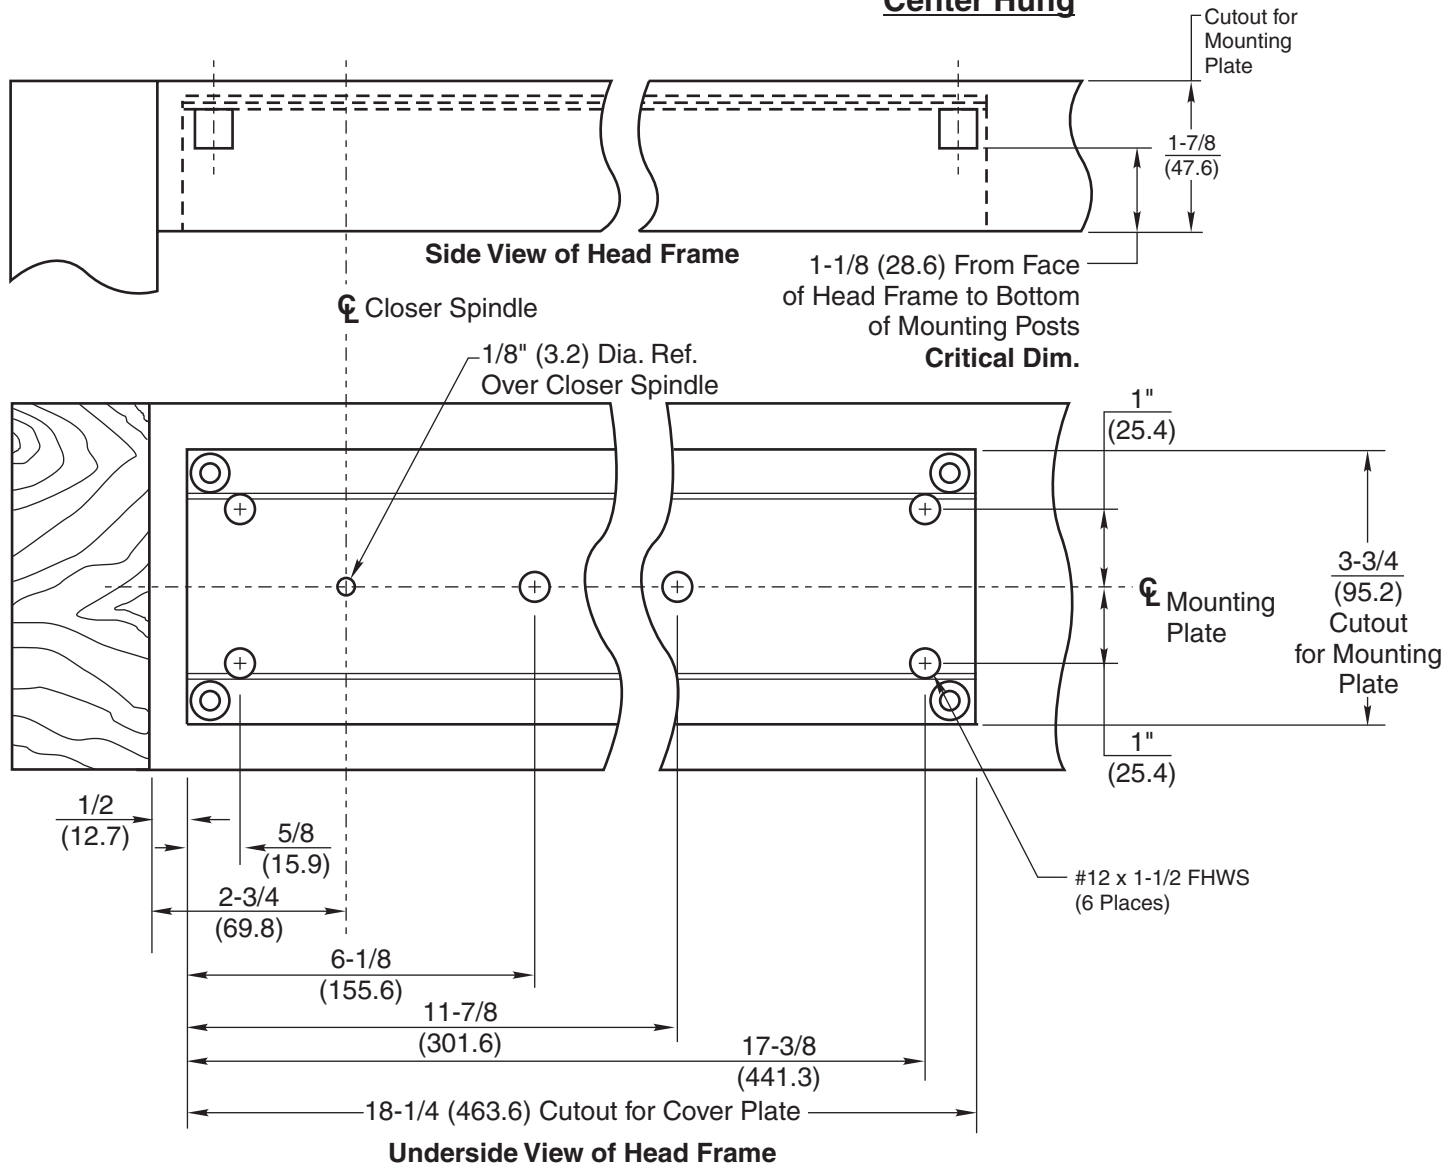

Wood Jamb Installation

Wood Door Installation

NOTES:

1. Do not scale drawing.
2. #198 Wood Mounting Plate details on OC60120B.
3. Single acting operation requires a door stop on the underside of frame.
4. #199 door end cap optional extra. (mortise for top and bottom of door is identical.)
5. Door radius recommended is 2-5/8" (66.7).
6. All dimensions given in inches (mm).

W700 Single Acting & W800 Double Acting Overhead Concealed Door Closer Center Hung for Wood Doors and Wood Frames

RIXSON®

ASSA ABLOY

www.rixson.com

TEMPLATE NUMBER

OC60120

DATE

04-09

198 Wood Mounting Plate Center Hung

- NOTES:**
1. Do not scale drawing.
 2. Right hand shown.
 3. All dimensions given in inches (mm).

**W700 Single Acting & W800 Double Acting
Overhead Concealed Door Closer
Center Hung for Wood Doors and Wood Frames**