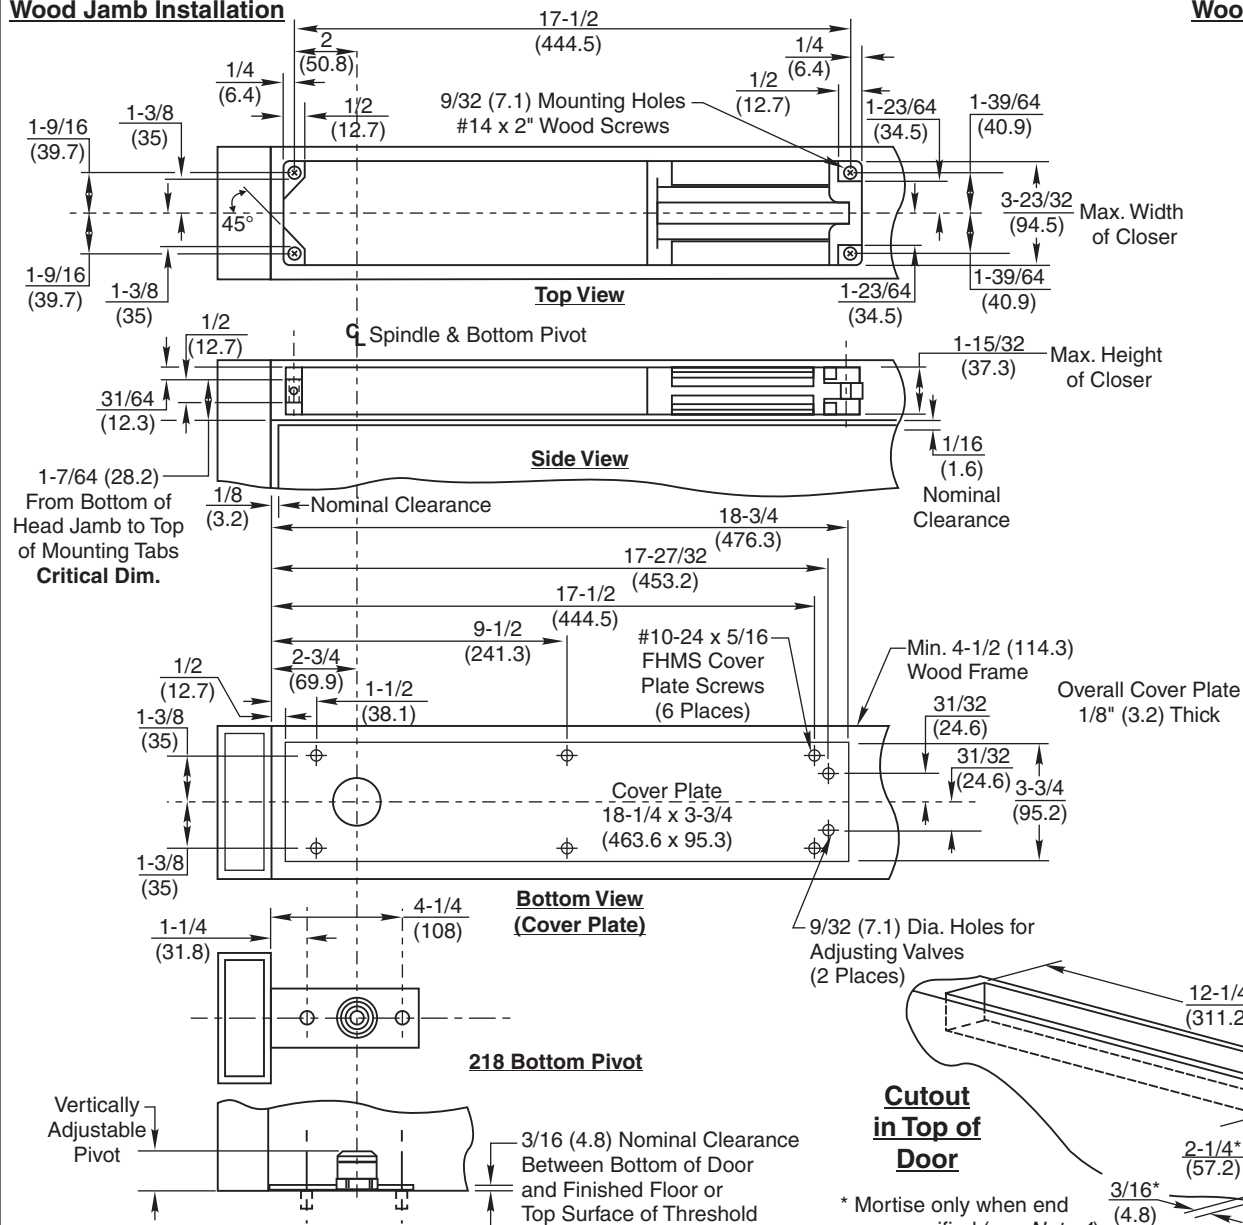

Wood Jamb Installation

Wood Door Installation

NOTES:

1. Do not scale drawing.
2. #198 Wood Mounting Plate details on OC60120B.
3. Single acting operation requires a door stop on the underside of frame.
4. #199 door end cap optional extra. (mortise for top and bottom of door is identical.)
5. Door radius recommended is 2-5/8" (66.7).
6. All dimensions given in inches (mm).

W700 Single Acting & W800 Double Acting Overhead Concealed Door Closer Center Hung for Wood Doors and Wood Frames

RIXSON®

ASSA ABLOY

www.rixson.com

TEMPLATE NUMBER

OC60120

DATE

04-09

198 Wood Mounting Plate Center Hung

- NOTES:**
1. Do not scale drawing.
 2. Right hand shown.
 3. All dimensions given in inches (mm).

**W700 Single Acting & W800 Double Acting
Overhead Concealed Door Closer
Center Hung for Wood Doors and Wood Frames**