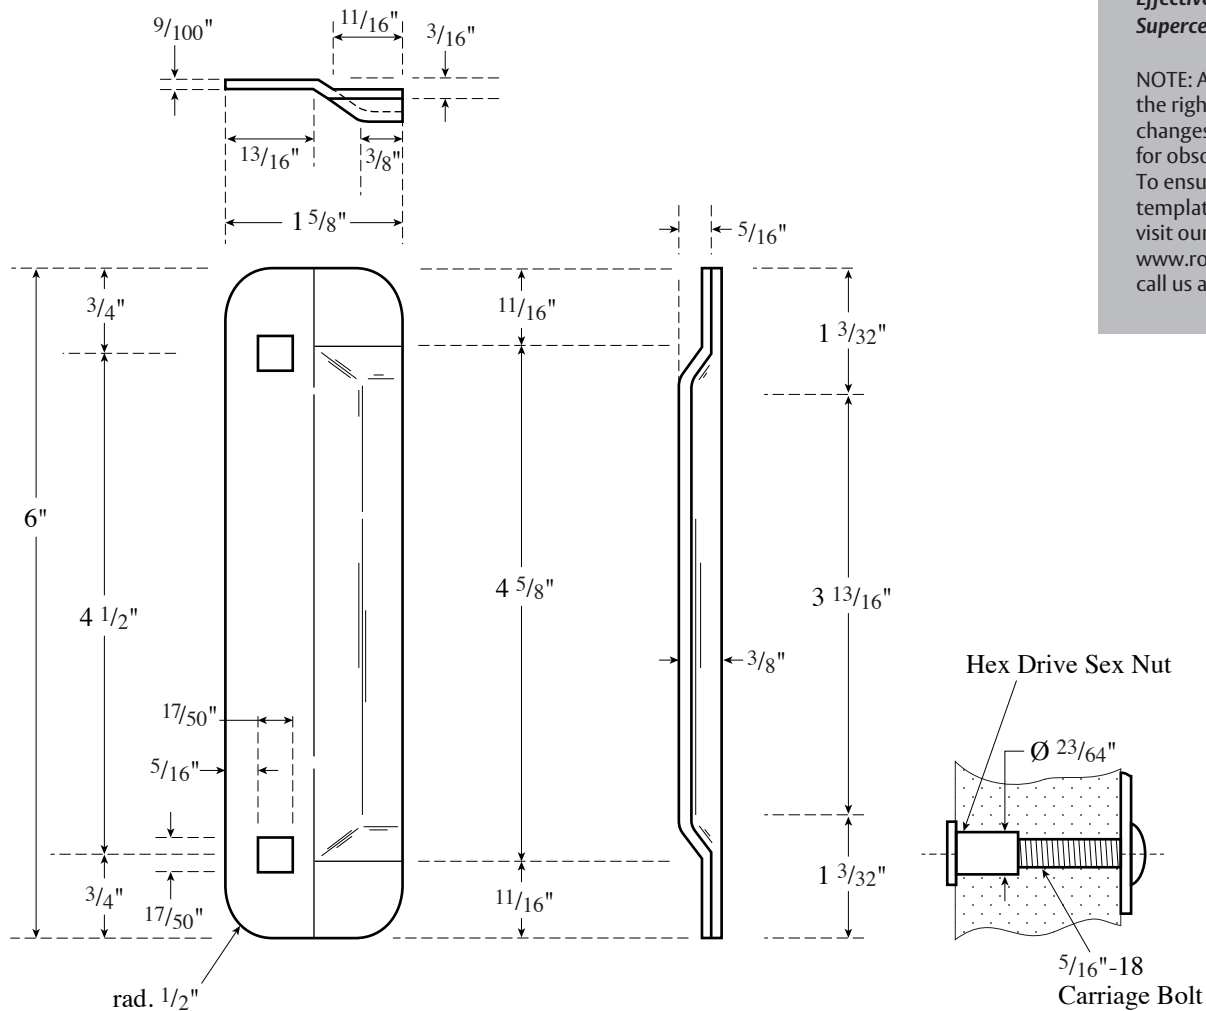

Architectural Door Accessories

ASSA ABLOY

Rockwood 322 Latch Protector

The global leader in
door opening solutions

NOT TO SCALE

Template T-322

Effective date: January 1, 2017
Supersedes: All Previous

NOTE: ASSA ABLOY reserves the right to make product changes and is not responsible for obsolete template errors. To ensure your template is current, please visit our website at www.rockwoodmfg.com or call us at 800-458-2424