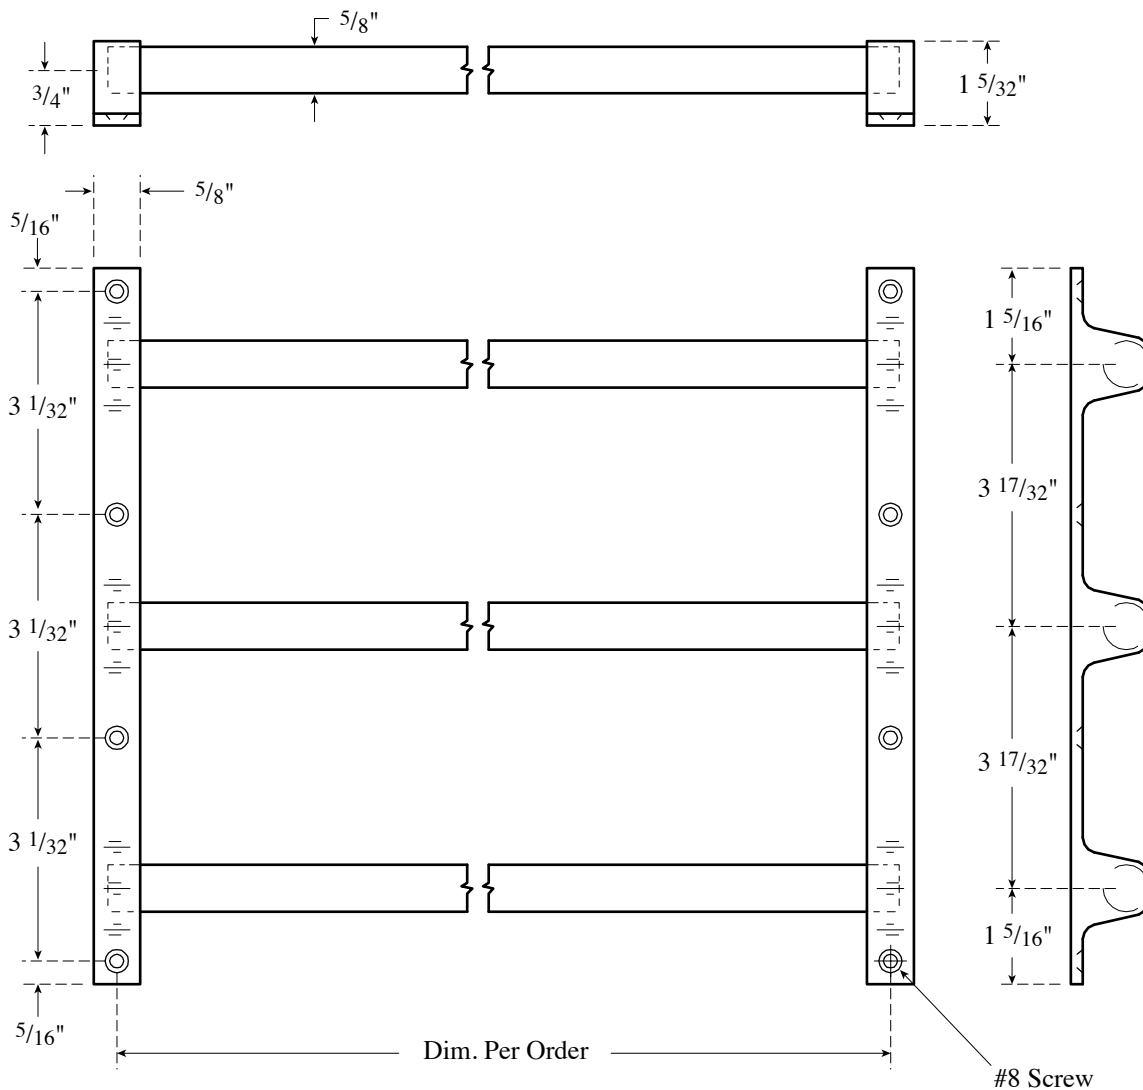

Architectural Door Accessories

ASSA ABLOY

Rockwood 40-PB Screen Door Guard

The global leader in
door opening solutions

NOT TO SCALE

Template T-40-PB

Effective date: January 1, 2017
Supersedes: All Previous

NOTE: ASSA ABLOY reserves the right to make product changes and is not responsible for obsolete template errors. To ensure your template is current, please visit our website at www.rockwoodmfg.com or call us at 800-458-2424

T-40-PB - 1/17