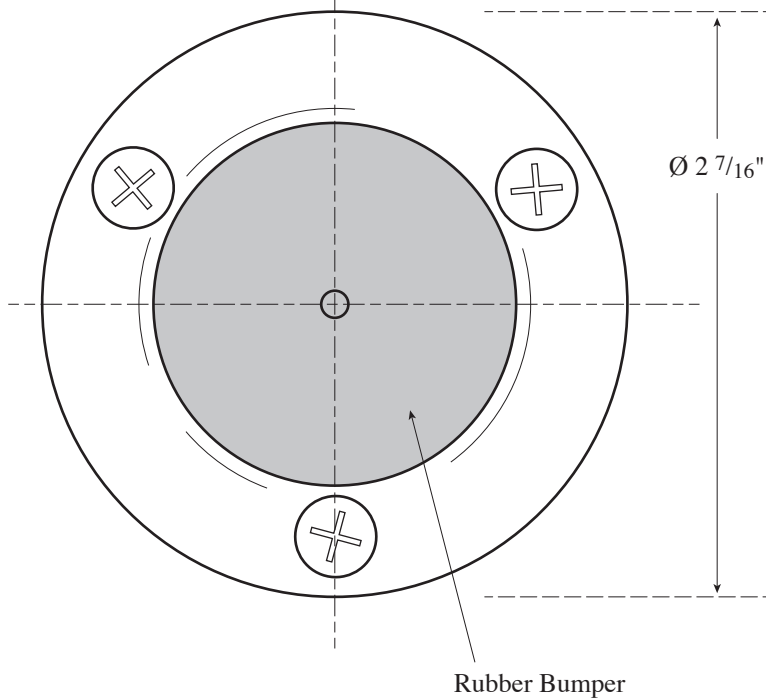

Architectural Door Accessories

ASSA ABLOY

Rockwood 412 Cast Wall Stop

The global leader in
door opening solutions

NOT TO SCALE

Template T-412

Effective date: January 1, 2017
Supersedes: All Previous

NOTE: ASSA ABLOY reserves the right to make product changes and is not responsible for obsolete template errors. To ensure your template is current, please visit our website at www.rockwoodmfg.com or call us at 800-458-2424

FASTENERS NOTE:
#8 x 1 3/4" Flat Head Sheet Metal Screws

300 Main Street
Rockwood, Pennsylvania 15557
P: 800.458.2424 | F: 800.922.9212
www.rockwoodmfg.com | orders.rockwood@assaabloy.com

Copyright © 2017, Rockwood Manufacturing Company, an ASSA ABLOY Group company. All rights reserved.
Reproduction in whole or in part without the express written permission of Rockwood Manufacturing Company is prohibited.

T-412 - 1/17