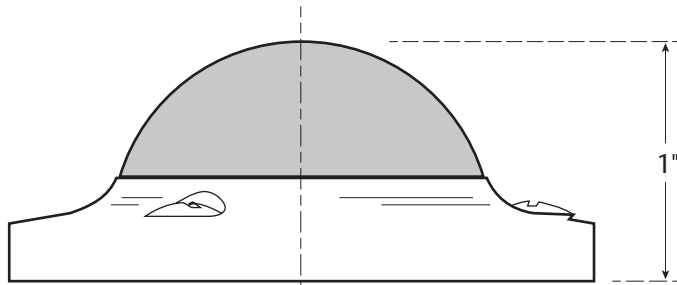

Architectural Door Accessories

ASSA ABLOY

Rockwood 412 Cast Wall Stop

The global leader in
door opening solutions

NOT TO SCALE

Template T-412

Effective date: January 1, 2017
Supersedes: All Previous

NOTE: ASSA ABLOY reserves the right to make product changes and is not responsible for obsolete template errors. To ensure your template is current, please visit our website at www.rockwoodmfg.com or call us at 800-458-2424