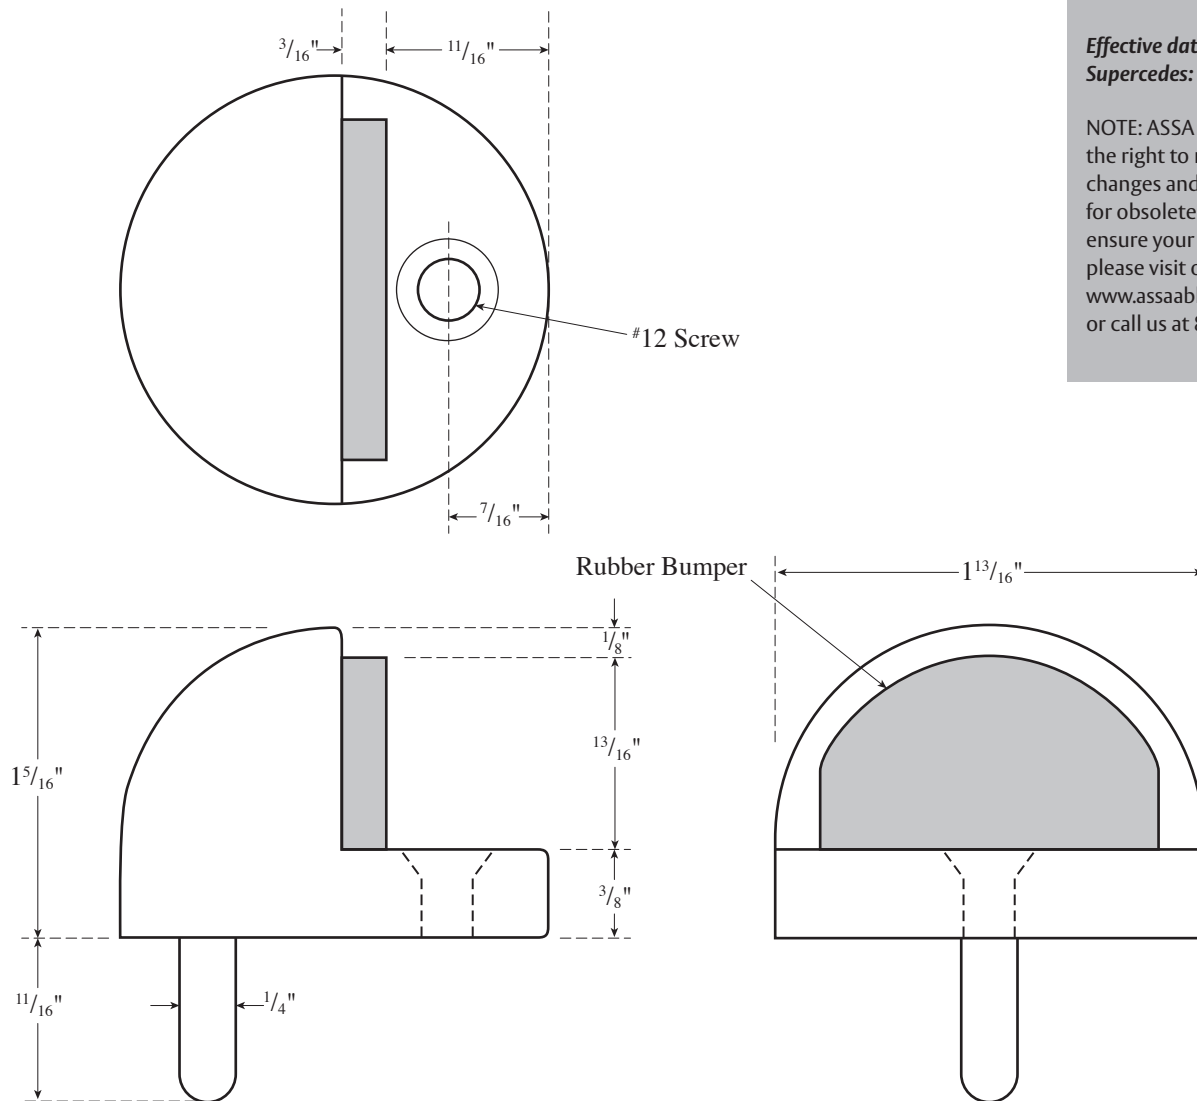

Architectural Door Accessories

ASSA ABLOY

Rockwood 443 High Dome Stop

The global leader in
door opening solutions

NOT TO SCALE

Template T-443

Effective date: Oct. 9, 2018
Supersedes: All Previous

NOTE: ASSA ABLOY reserves the right to make product changes and is not responsible for obsolete template errors. To ensure your template is current, please visit our website at www.assaabloydooraccessories.us or call us at 800-458-2424.

300 Main Street
Rockwood, Pennsylvania 15557
P: 800.458.2424 • F: 800.922.9212
www.assaabloydooraccessories.us • orders.rockwood@assaabloy.com

T-443 - 10/18