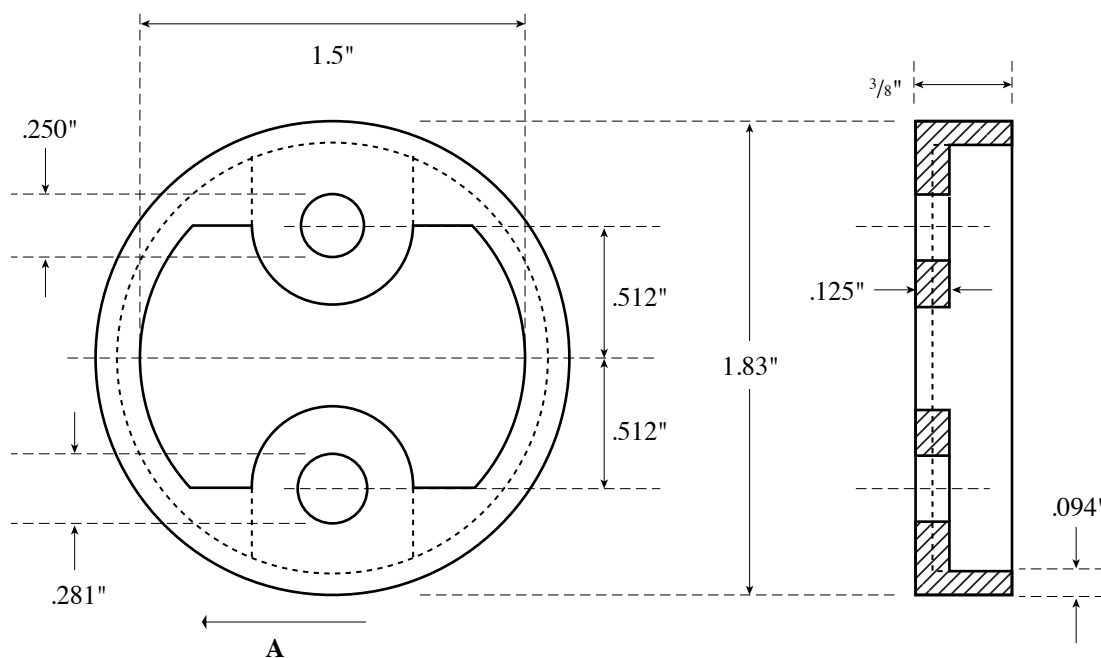

Architectural Door Accessories

ASSA ABLOY

Rockwood 444 Door Stop Riser

The global leader in
door opening solutions

NOT TO SCALE

Template T-444

Effective date: January 1, 2017
Supersedes: All Previous

NOTE: ASSA ABLOY reserves the right to make product changes and is not responsible for obsolete template errors. To ensure your template is current, please visit our website at www.rockwoodmfg.com or call us at 800-458-2424

T-444 - 1/17