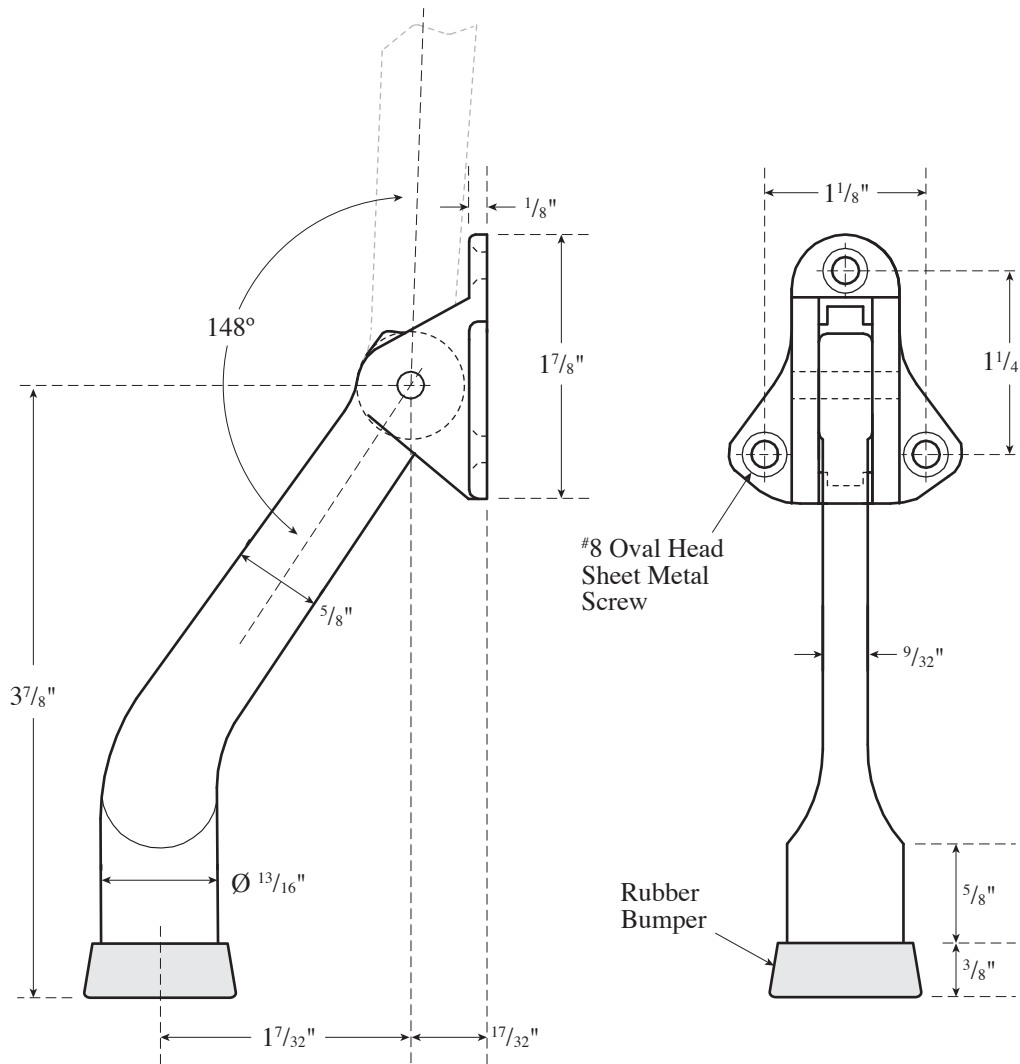

Architectural Door Accessories

ASSA ABLOY

Rockwood 458 Kick Down Door Stop

The global leader in
door opening solutions

NOT TO SCALE

Template T-458

Effective date: Oct. 9, 2018

Supersedes: All Previous

NOTE: ASSA ABLOY reserves the right to make product changes and is not responsible for obsolete template errors. To ensure your template is current, please visit our website at www.assaabloydooraccessories.us or call us at 800-458-2424.

300 Main Street
Rockwood, Pennsylvania 15557
P: 800.458.2424 • F: 800.922.9212
www.assaabloydooraccessories.us • orders.rockwood@assaabloy.com

T-458 - 10/18