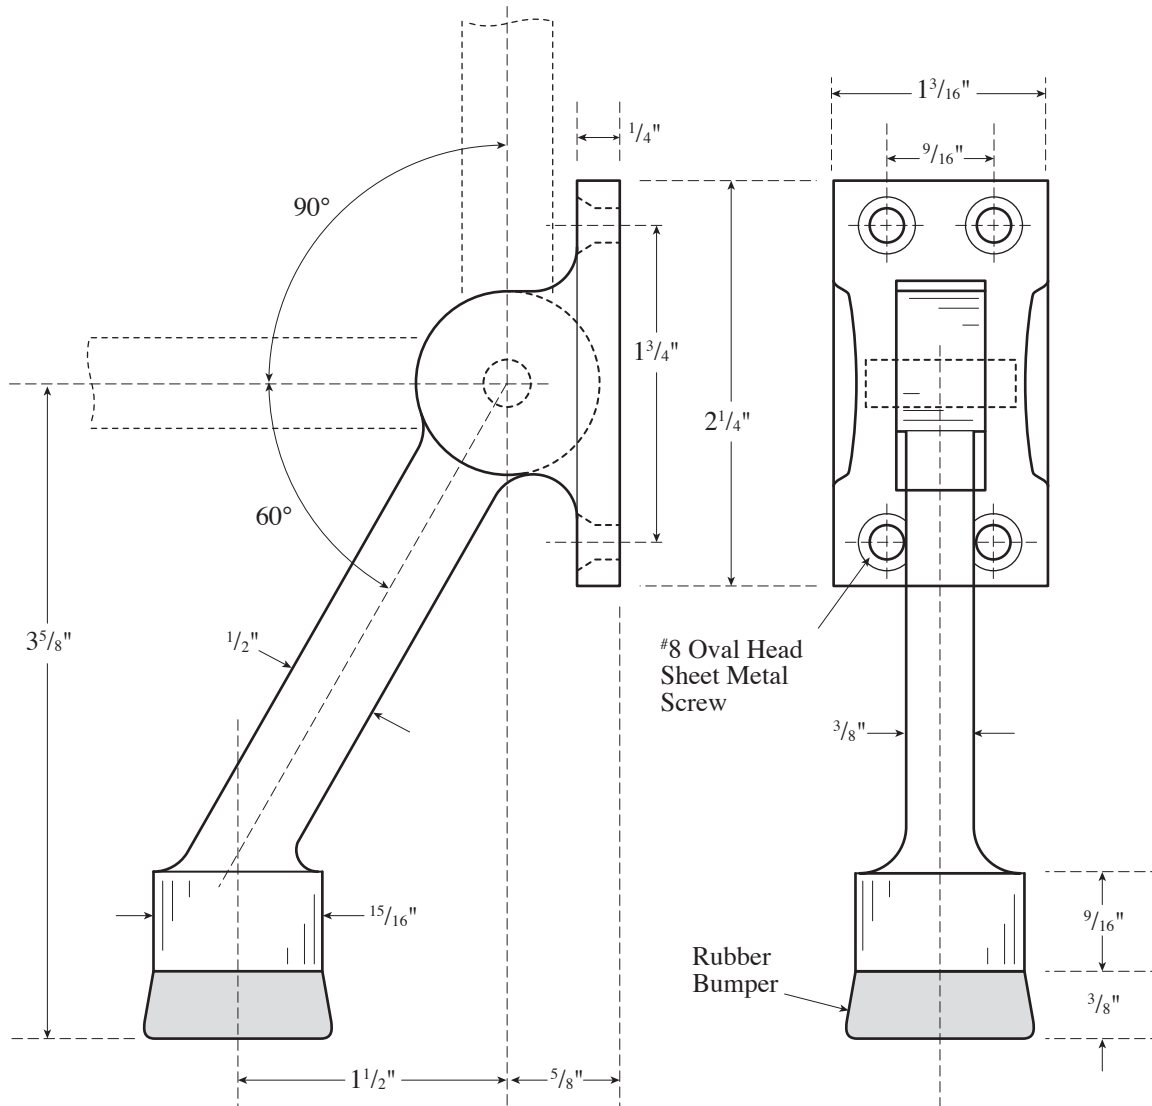

Architectural Door Accessories

ASSA ABLOY

Rockwood 461 Kick Down Door Stop

The global leader in
door opening solutions

NOT TO SCALE

Template T-461

Effective date: Oct. 9, 2018
Supersedes: All Previous

NOTE: ASSA ABLOY reserves the right to make product changes and is not responsible for obsolete template errors. To ensure your template is current, please visit our website at www.assaabloydooraccessories.us or call us at 800-458-2424.