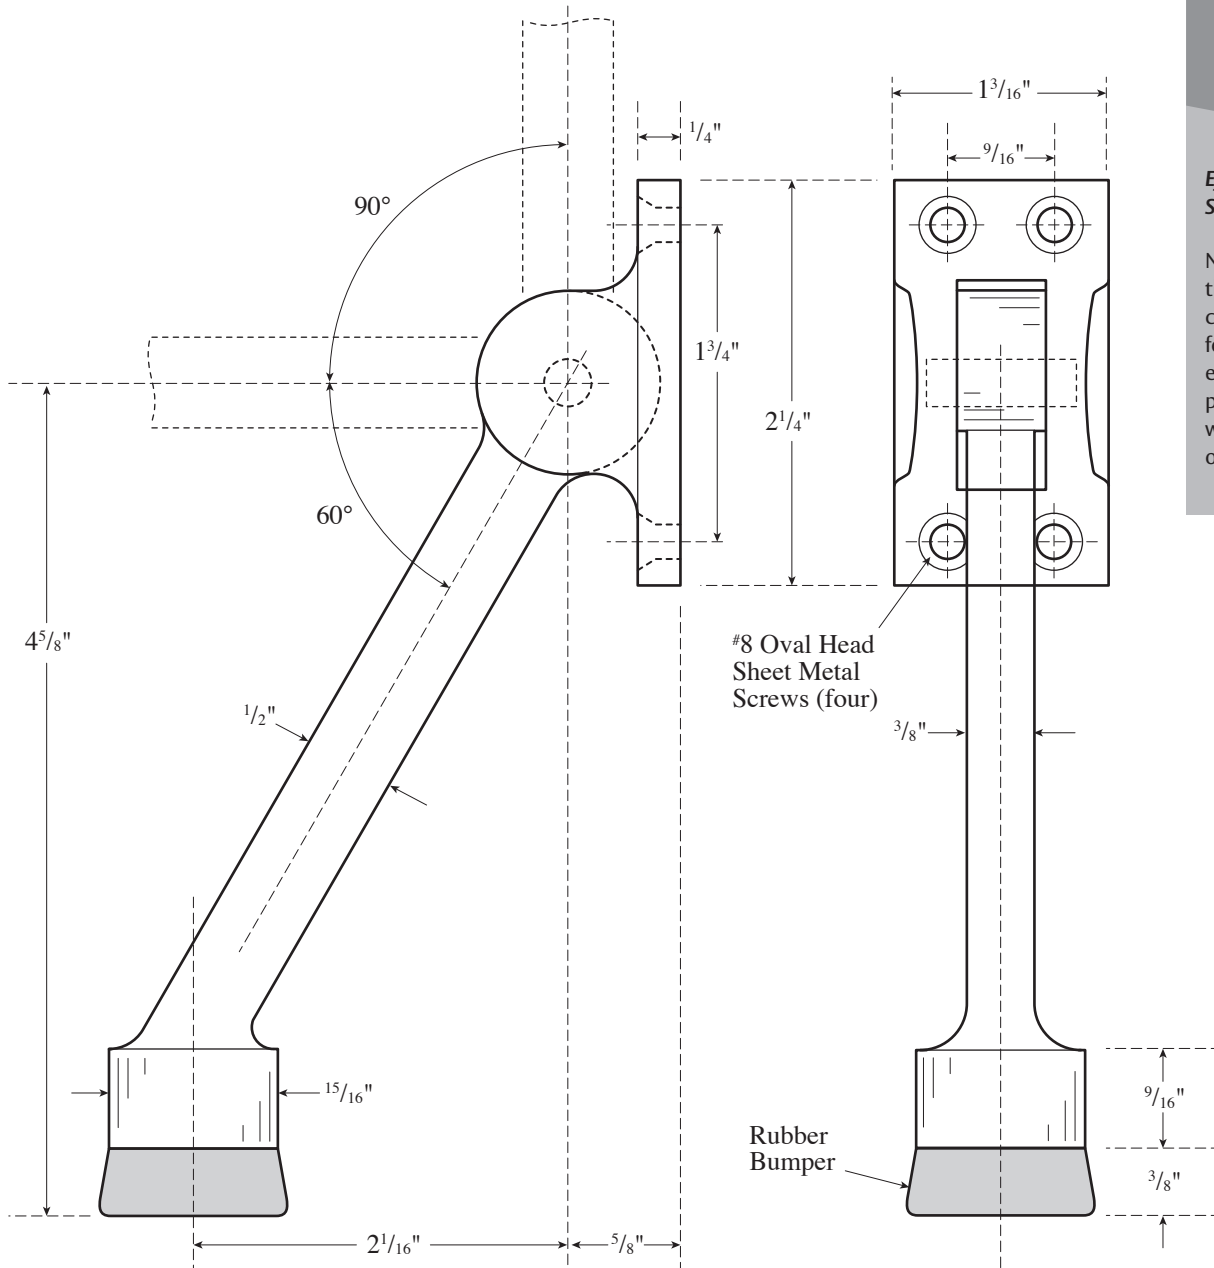

## Rockwood 461L Kick Down Door Stop

The global leader in  
door opening solutions

NOT TO SCALE

**MATERIAL:** Solid Cast Brass with Rubber Bumper

**FASTENERS NOTE:** 4 ea. #8 x 3/4" Oval Head Sheet Metal Screws

300 Main Street  
Rockwood, Pennsylvania 15557  
P: 800.458.2424 • F: 800.922.9212  
[www.assaabloydooraccessories.us](http://www.assaabloydooraccessories.us) • [orders.rockwood@assaabloy.com](mailto:orders.rockwood@assaabloy.com)