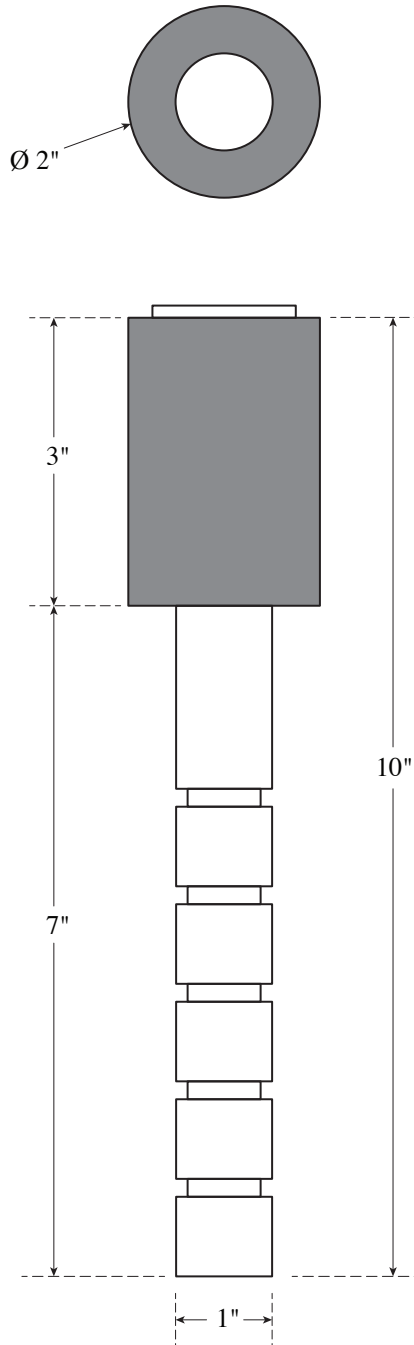

Rockwood 468-RKW Heavy Duty Door Stop

The global leader in
door opening solutions

NOT TO SCALE

Template T-468-RKW

Effective date: September 1, 2018
Supersedes: All Previous

NOTE: ASSA ABLOY reserves the right to make product changes and is not responsible for obsolete template errors. To ensure your template is current, please visit our website at www.assaabloydooraccessories.us or call us at 800-458-2424.