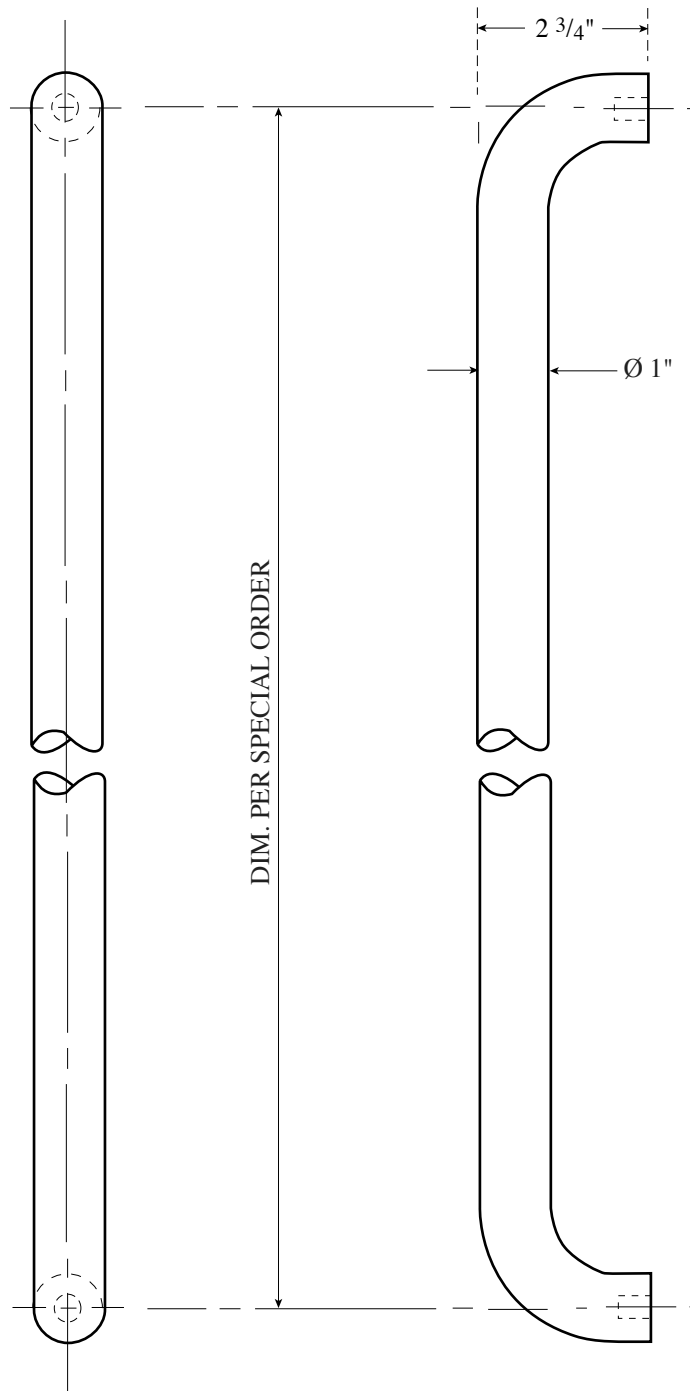

## Rockwood 47 Push/Pull Bar

The global leader in  
door opening solutions

NOT TO SCALE

### Template T-47 & T47

**Effective date:** January 1, 2017  
**Supersedes:** All Previous

NOTE: ASSA ABLOY reserves the right to make product changes and is not responsible for obsolete template errors. To ensure your template is current, please visit our website at [www.rockwoodmfg.com](http://www.rockwoodmfg.com) or call us at 800-458-2424