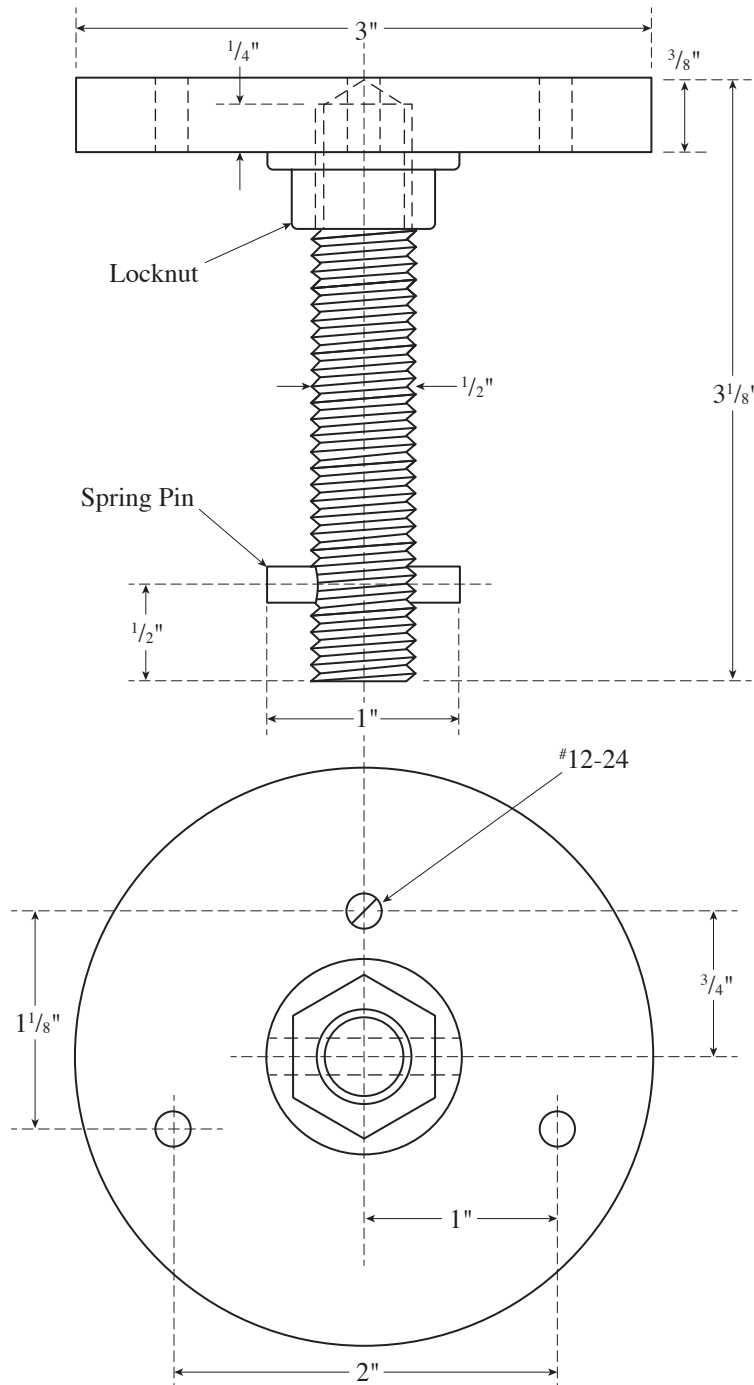

Rockwood 481MP Heavy Duty Mounting Plate

The global leader in
door opening solutions

NOT TO SCALE

Template T-481MP

Effective date: January 1, 2017
Supersedes: All Previous

NOTE: ASSA ABLOY reserves the right to make product changes and is not responsible for obsolete template errors. To ensure your template is current, please visit our website at www.rockwoodmfg.com or call us at 800-458-2424

MATERIAL:
Aluminum and Steel