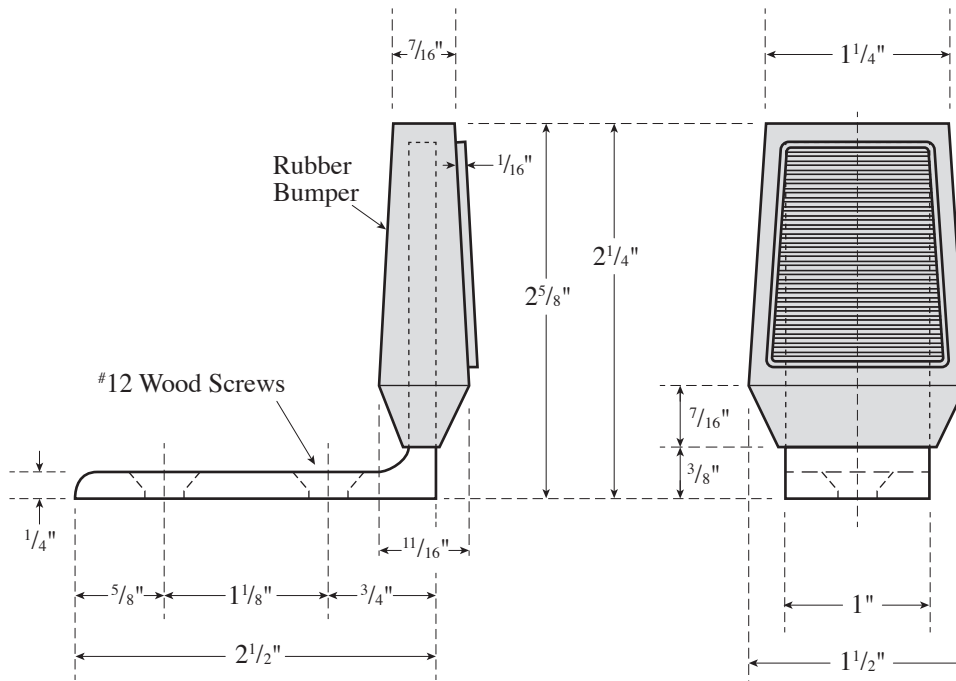

Architectural Door Accessories

ASSA ABLOY

Rockwood 486 Door Stop

The global leader in
door opening solutions

NOT TO SCALE

Template T-486

Effective date: Oct. 9, 2018

Supersedes: All Previous

FASTENERS NOTE:

2 ea. #12 x 1 1/2" Flat Head Sheet Metal Screws,

2 ea. Plastic Anchors