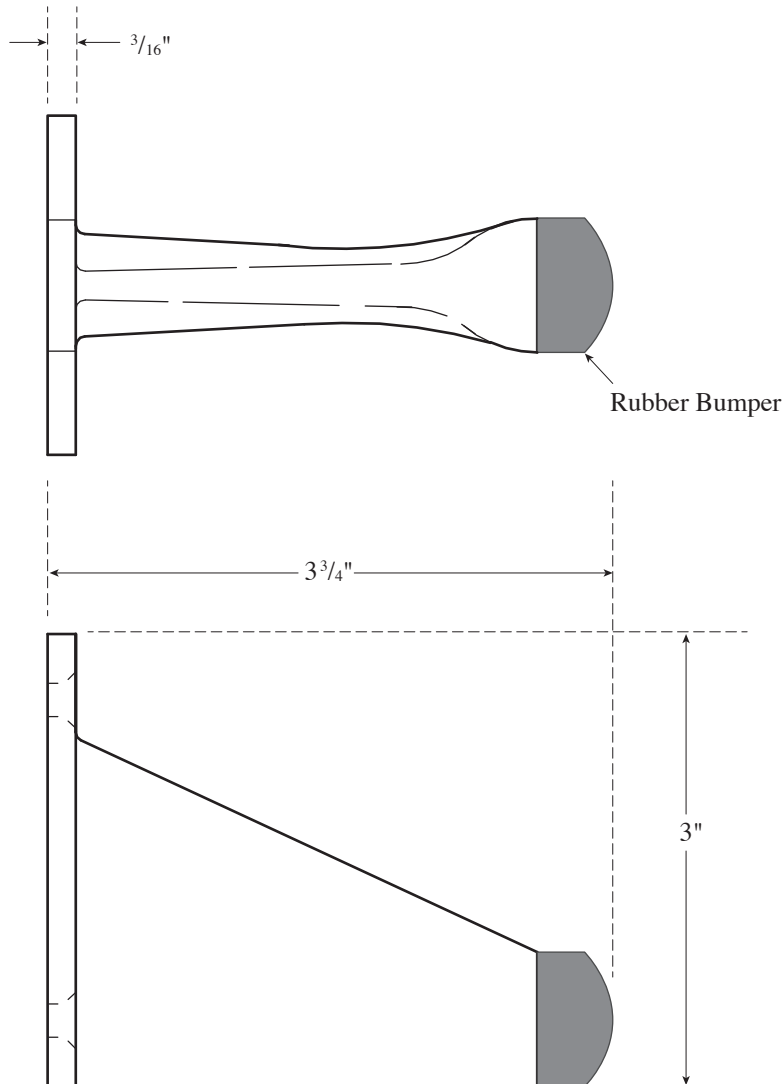

## Rockwood 487 Wall Stop

The global leader in  
door opening solutions

NOT TO SCALE

**MATERIAL:**  
Solid Cast Brass with Rubber Bumper

**FASTENERS NOTE:**  
3 ea. #10 x 1" Flat Head Sheet Metal Screws, 3 ea. Plastic Anchors

300 Main Street  
Rockwood, Pennsylvania 15557  
P: 800.458.2424 • F: 800.922.9212  
[www.assaabloydooraccessories.us](http://www.assaabloydooraccessories.us) • [orders.rockwood@assaabloy.com](mailto:orders.rockwood@assaabloy.com)