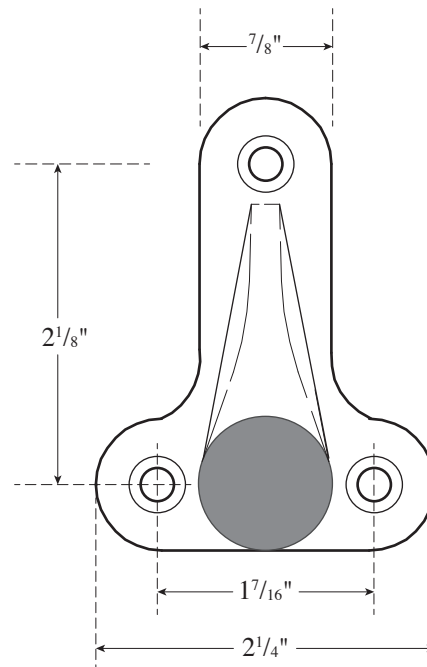

## Rockwood 487 Wall Stop

The global leader in  
door opening solutions

NOT TO SCALE

**MATERIAL:**  
Solid Cast Brass with Rubber Bumper

**FASTENERS NOTE:**  
3 ea. #10 x 1" Flat Head Sheet Metal Screws, 3 ea. Plastic Anchors

300 Main Street  
Rockwood, Pennsylvania 15557  
P: 800.458.2424 • F: 800.922.9212  
[www.assaabloydooraccessories.us](http://www.assaabloydooraccessories.us) • [orders.rockwood@assaabloy.com](mailto:orders.rockwood@assaabloy.com)