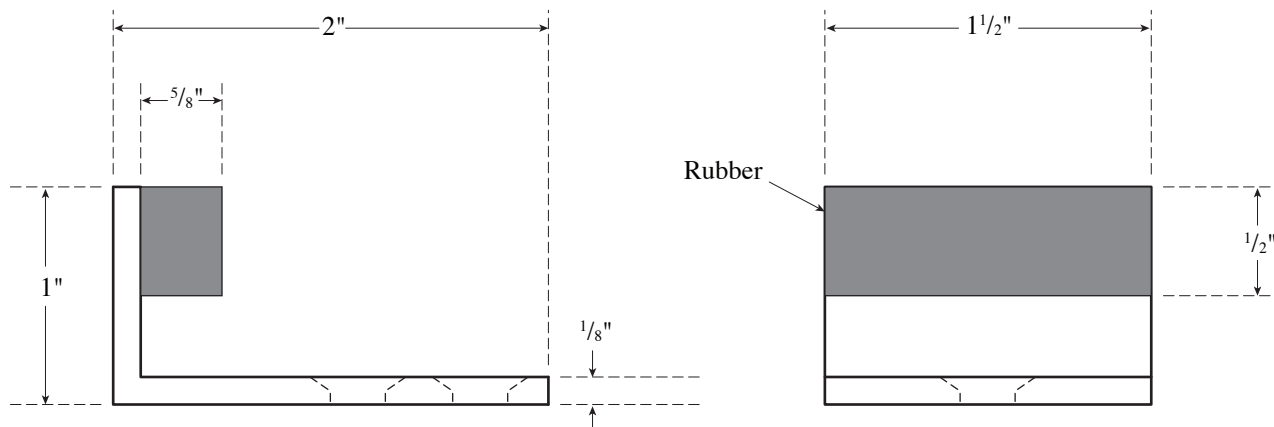

Architectural Door Accessories

ASSA ABLOY

Rockwood 488 Header Door Stop

The global leader in
door opening solutions

NOT TO SCALE

Template T-488

Effective date: January 1, 2017
Supersedes: All Previous

NOTE: ASSA ABLOY reserves the right to make product changes and is not responsible for obsolete template errors. To ensure your template is current, please visit our website at www.rockwoodmfg.com or call us at 800-458-2424

MATERIAL:
Solid Brass

FASTENERS NOTE:
2 ea. #12 x 1 1/2" Flat Head Wood Screws, 2 ea. Plastic Anchors; 2 ea. #12-24 x 1" Flat Head Machine Screws