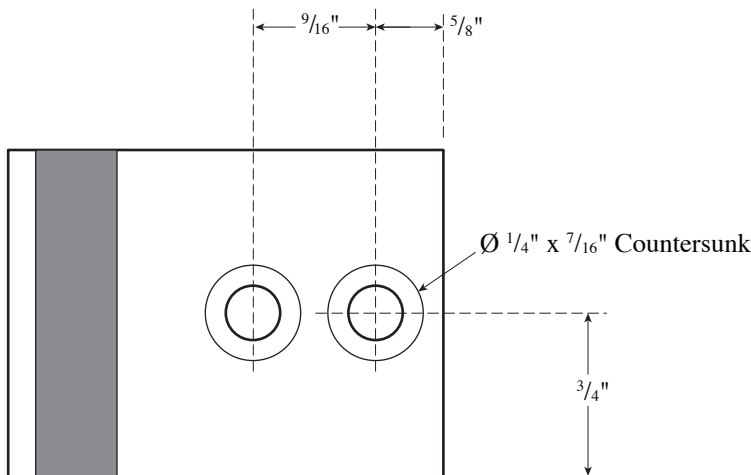

Architectural Door Accessories

ASSA ABLOY

Rockwood 488 Header Door Stop

The global leader in
door opening solutions

NOT TO SCALE

Template T-488

Effective date: January 1, 2017
Supersedes: All Previous

NOTE: ASSA ABLOY reserves the right to make product changes and is not responsible for obsolete template errors. To ensure your template is current, please visit our website at www.rockwoodmfg.com or call us at 800-458-2424

MATERIAL:
Solid Brass

FASTENERS NOTE:
2 ea. #12 x 1 1/2" Flat Head Wood Screws, 2 ea. Plastic Anchors; 2 ea. #12-24 x 1" Flat Head Machine Screws