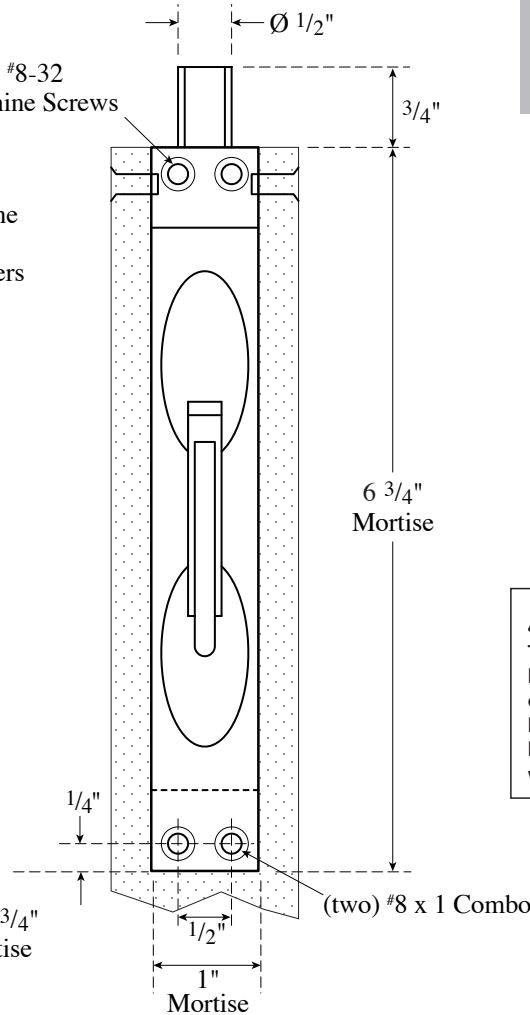

Architectural Door Accessories

ASSA ABLOY

Rockwood 557 Manual Flush Bolt

The global leader in
door opening solutions

NOT TO SCALE

(three) #8 x 1 Combo

(two) #8-32
Machine Screws

(four) #8-32 Machine
Screws with
Countersunk Washers

dp. 1/8" x 1" x 6 3/4"
Face Plate Mortise

(two) #8 x 1 Combo

Template T-557

Effective date: Sept. 9, 2018
Supersedes: All Previous

NOTE: ASSA ABLOY reserves the right to make product changes and is not responsible for obsolete template errors. To ensure your template is current, please visit our website at www.assaabloydooraccessories.us or call us at 800-458-2424