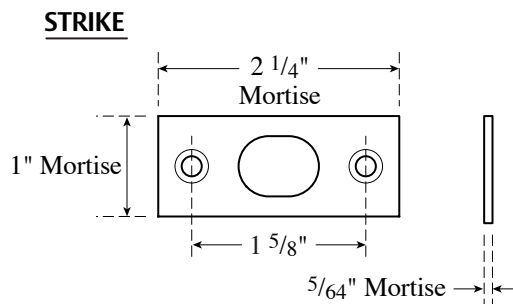

Architectural Door Accessories

ASSA ABLOY

Rockwood 557 Manual Flush Bolt

The global leader in
door opening solutions

NOT TO SCALE

(three) #8 x 1 Combo

(two) #8-32
Machine Screws

(four) #8-32 Machine
Screws with
Countersunk Washers

dp. 1/8" x 1" x 6 3/4"
Face Plate Mortise

(two) #8 x 1 Combo

Template T-557

Effective date: Sept. 9, 2018
Supersedes: All Previous

NOTE: ASSA ABLOY reserves the right to make product changes and is not responsible for obsolete template errors. To ensure your template is current, please visit our website at www.assaabloydooraccessories.us or call us at 800-458-2424