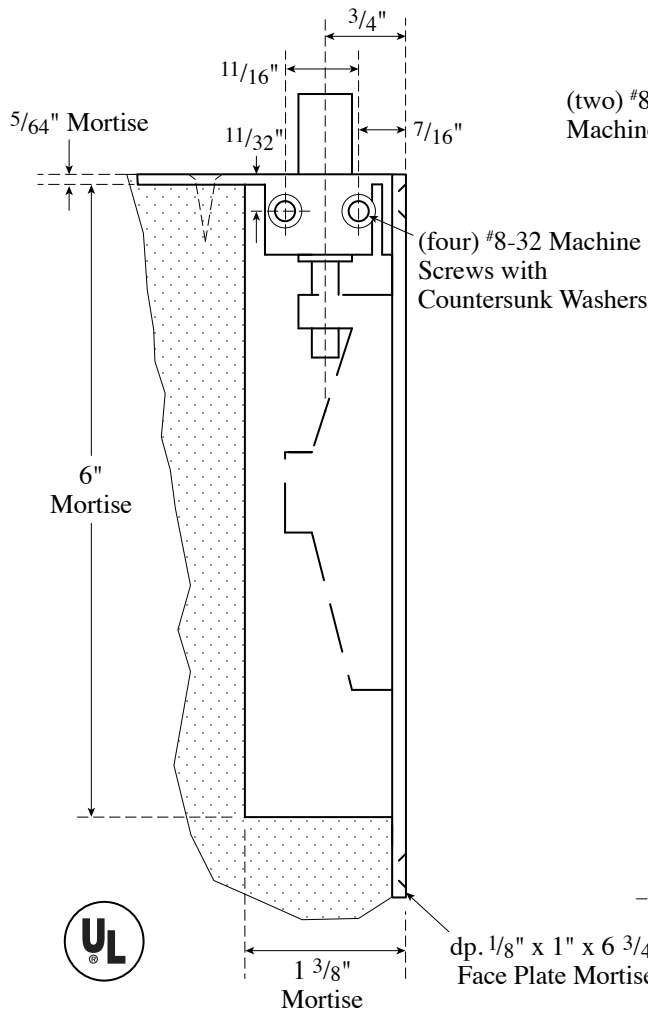

Architectural Door Accessories

ASSA ABLOY

Rockwood 557 Manual Flush Bolt

The global leader in
door opening solutions

NOT TO SCALE

(three) #8 x 1 Combo

(two) #8-32
Machine Screws

(four) #8-32 Machine
Screws with
Countersunk Washers

dp. 1/8" x 1" x 6 3/4"
Face Plate Mortise

(two) #8 x 1 Combo

Template T-557

Effective date: Sept. 9, 2018
Supersedes: All Previous

NOTE: ASSA ABLOY reserves the right to make product changes and is not responsible for obsolete template errors. To ensure your template is current, please visit our website at www.assaabloydooraccessories.us or call us at 800-458-2424