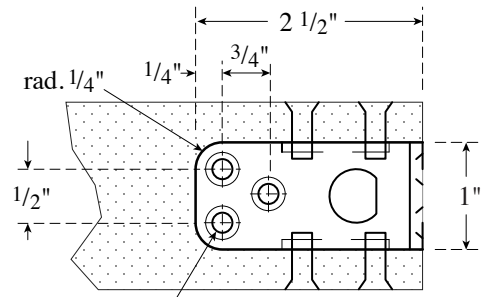

Architectural Door Accessories

ASSA ABLOY

Rockwood 557 Manual Flush Bolt

The global leader in
door opening solutions

NOT TO SCALE

(three) #8 x 1 Combo

(two) #8-32
Machine Screws

(four) #8-32 Machine
Screws with
Countersunk Washers

dp. 1/8" x 1" x 6 3/4"
Face Plate Mortise

(two) #8 x 1 Combo

Template T-557

Effective date: Sept. 9, 2018
Supersedes: All Previous

NOTE: ASSA ABLOY reserves the right to make product changes and is not responsible for obsolete template errors. To ensure your template is current, please visit our website at www.assaabloydooraccessories.us or call us at 800-458-2424