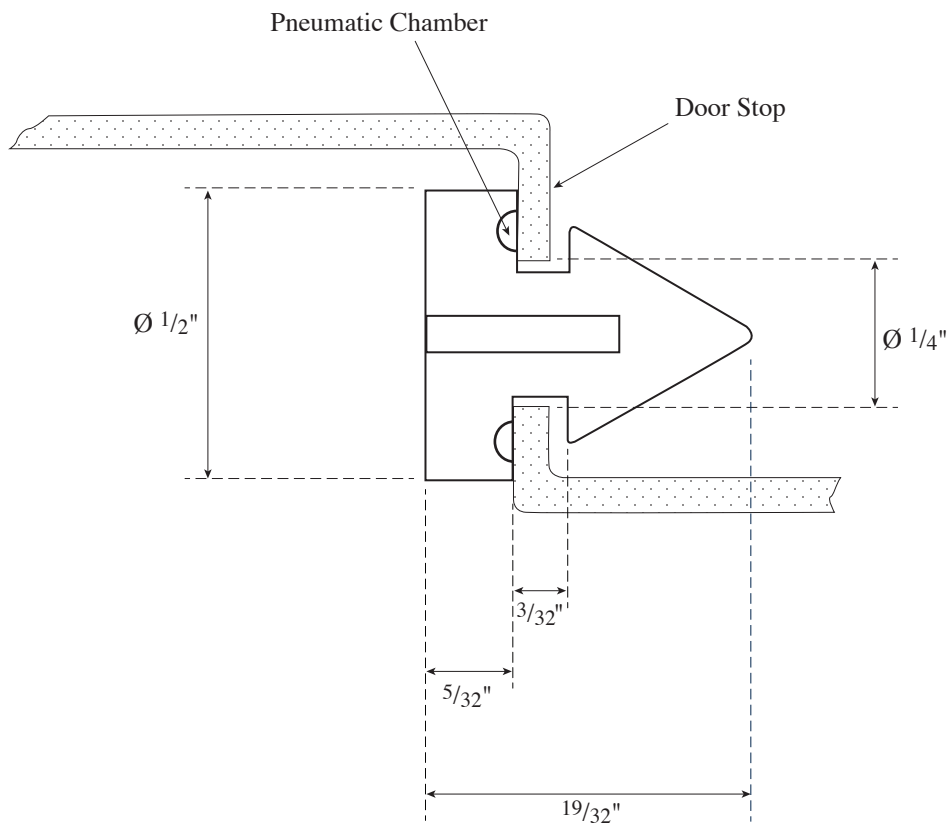

Architectural Door Accessories

ASSA ABLOY

Rockwood 608-RKW Silencer

The global leader in
door opening solutions

NOT TO SCALE

Template T-608-RKW

Effective date: January 1, 2017
Supersedes: All Previous

NOTE: ASSA ABLOY reserves the right to make product changes and is not responsible for obsolete template errors. To ensure your template is current, please visit our website at www.rockwoodmfg.com or call us at 800-458-2424

Drill size $\text{Ø } 1/4''$

NOTE: (three) are recommended in the stop of a frame.

300 Main Street
Rockwood, Pennsylvania 15557
P: 800.458.2424 | F: 800.922.9212
www.rockwoodmfg.com | orders.rockwood@assaabloy.com