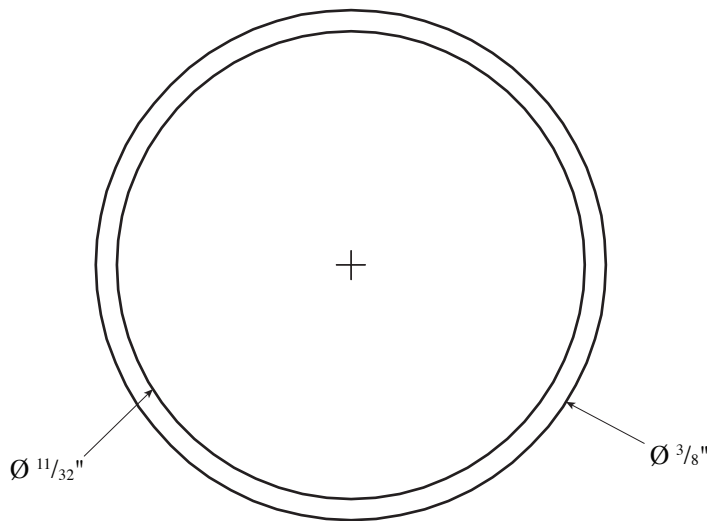

## Rockwood 608CA Door Silencer

The global leader in  
door opening solutions

NOT TO SCALE

**MATERIAL:** Clear Rubber

**FASTENERS NOTE:** Self-adhesive Mounting