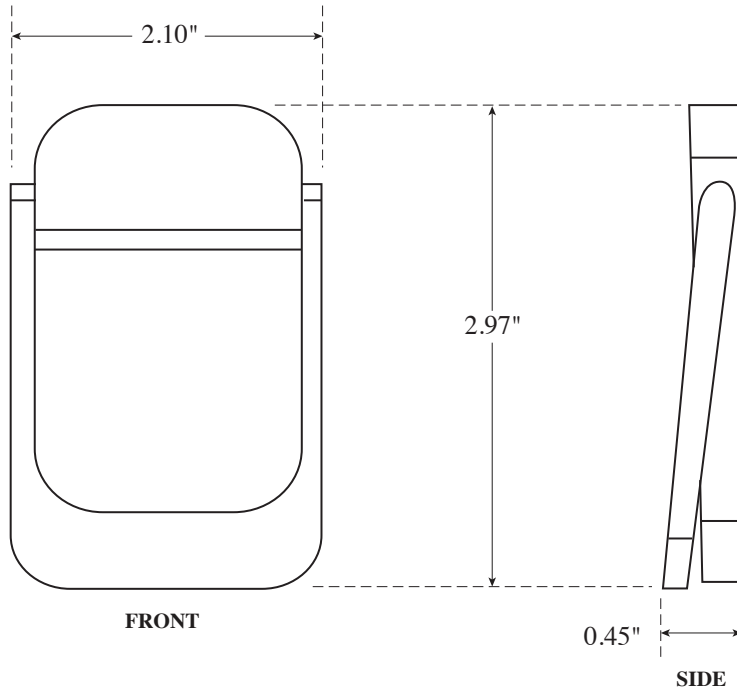

Architectural Door Accessories

ASSA ABLOY

Rockwood 614 Door Knocker

The global leader in
door opening solutions

NOT TO SCALE

Template T-614

Effective date: January 1, 2017
Supersedes: All Previous

NOTE: ASSA ABLOY reserves the right to make product changes and is not responsible for obsolete template errors. To ensure your template is current, please visit our website at www.rockwoodmfg.com or call us at 800-458-2424