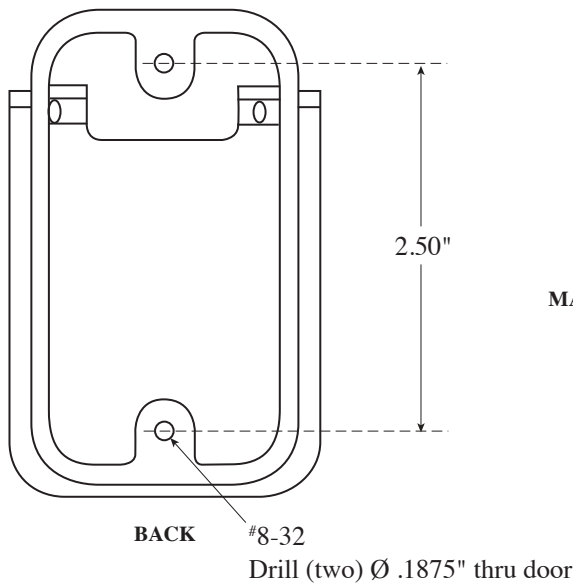

Architectural Door Accessories

ASSA ABLOY

Rockwood 614 Door Knocker

The global leader in
door opening solutions

NOT TO SCALE

Template T-614

Effective date: January 1, 2017
Supersedes: All Previous

NOTE: ASSA ABLOY reserves the right to make product changes and is not responsible for obsolete template errors. To ensure your template is current, please visit our website at www.rockwoodmfg.com or call us at 800-458-2424