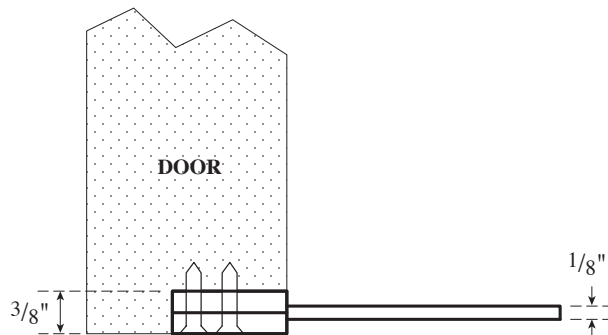

Architectural Door Accessories

ASSA ABLOY

Rockwood 885-RKW Concealed Edge Pull (Swing Door)

The global leader in
door opening solutions

NOT TO SCALE

Mortise: Edge of door
1" x 4 1/4" x dp. 3/8"

MATERIAL: Cast Brass