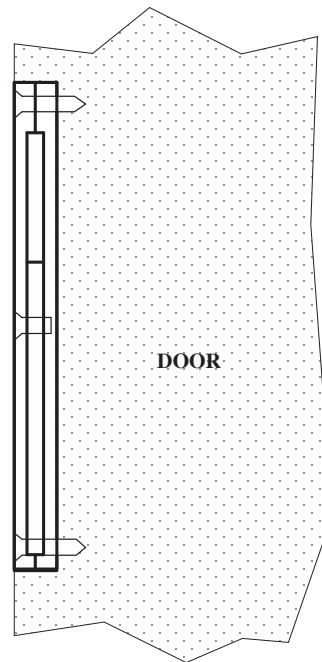

Architectural Door Accessories

ASSA ABLOY

Rockwood 885-RKW Concealed Edge Pull (Swing Door)

The global leader in
door opening solutions

NOT TO SCALE

Mortise: Edge of door
1" x 4 1/4" x dp. 3/8"

MATERIAL: Cast Brass

Template T-885-RKW

Effective date: January 1, 2017
Supersedes: All Previous

NOTE: ASSA ABLOY reserves the right to make product changes and is not responsible for obsolete template errors. To ensure your template is current, please visit our website at www.rockwoodmfg.com or call us at 800-458-2424