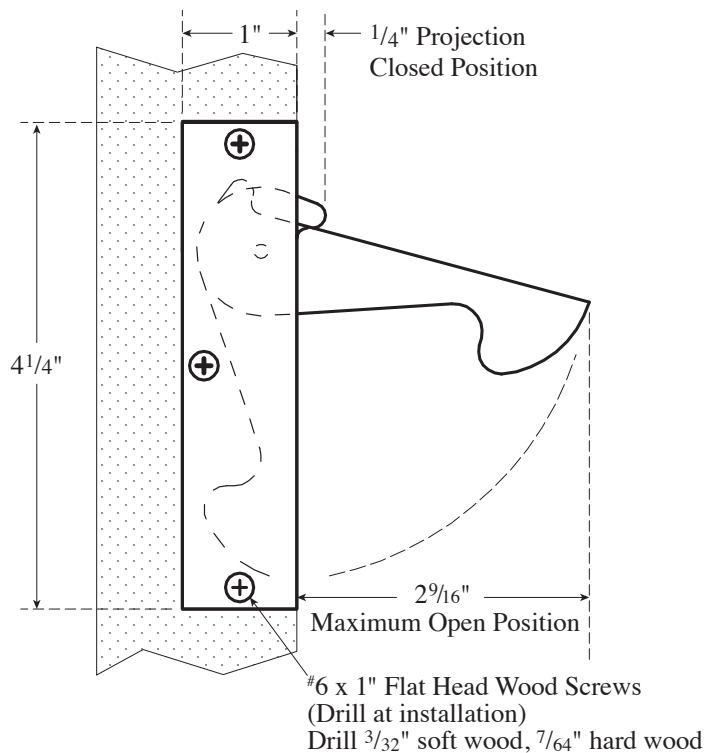

Architectural Door Accessories

ASSA ABLOY

Rockwood 885-RKW Concealed Edge Pull (Swing Door)

The global leader in
door opening solutions

NOT TO SCALE

Mortise: Edge of door
1" x 4 1/4" x dp. 3/8"

MATERIAL: Cast Brass