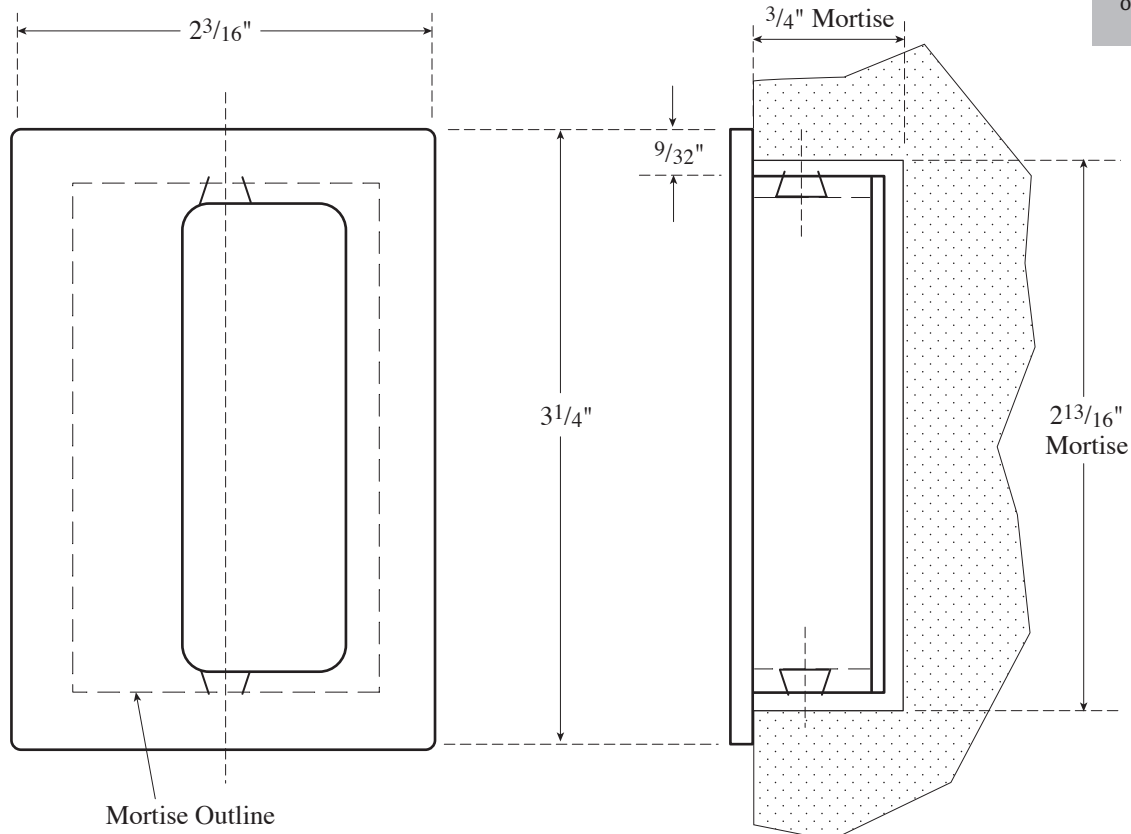

## Rockwood 95A Cast Flush Pull

Experience a safer  
and more open world

NOT TO SCALE

Mortise: W 1 3/4" x H 2 13/16" x dp. 3/4"