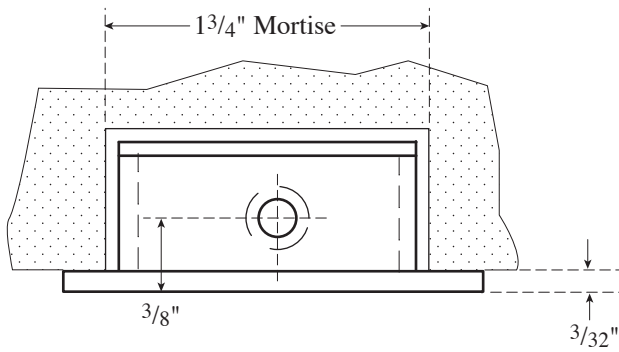

## Rockwood 95A Cast Flush Pull

Experience a safer  
and more open world

NOT TO SCALE

Mortise: W 1 3/4" x H 2 13/16" x dp. 3/4"