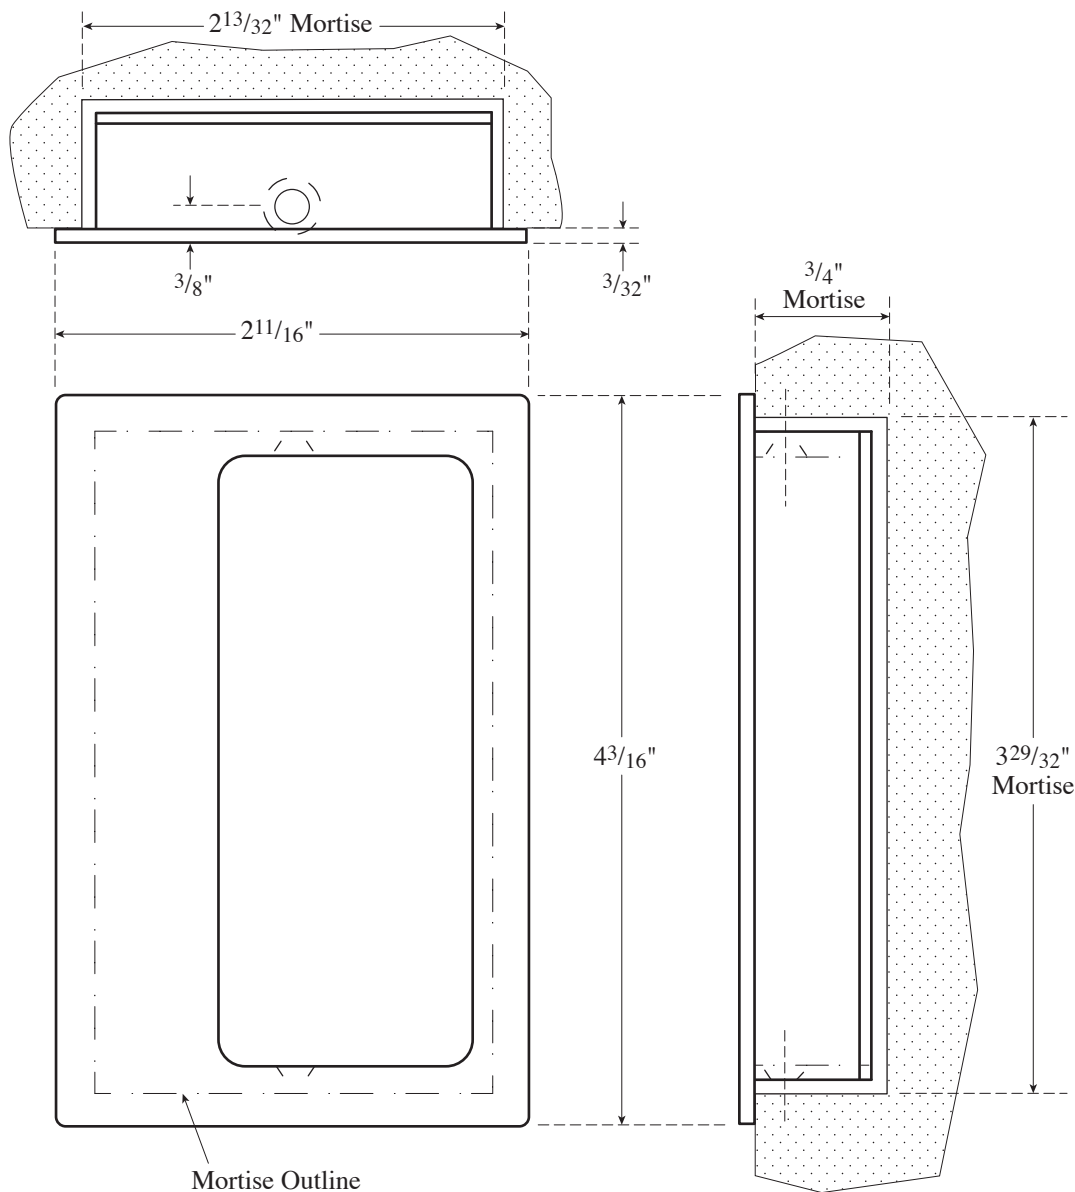

## Rockwood 95B Cast Flush Pull

Experience a safer  
and more open world

NOT TO SCALE

Mortise: W 2<sup>13</sup>/<sub>32</sub>" x H 3<sup>29</sup>/<sub>32</sub>" x dp. 3/4"