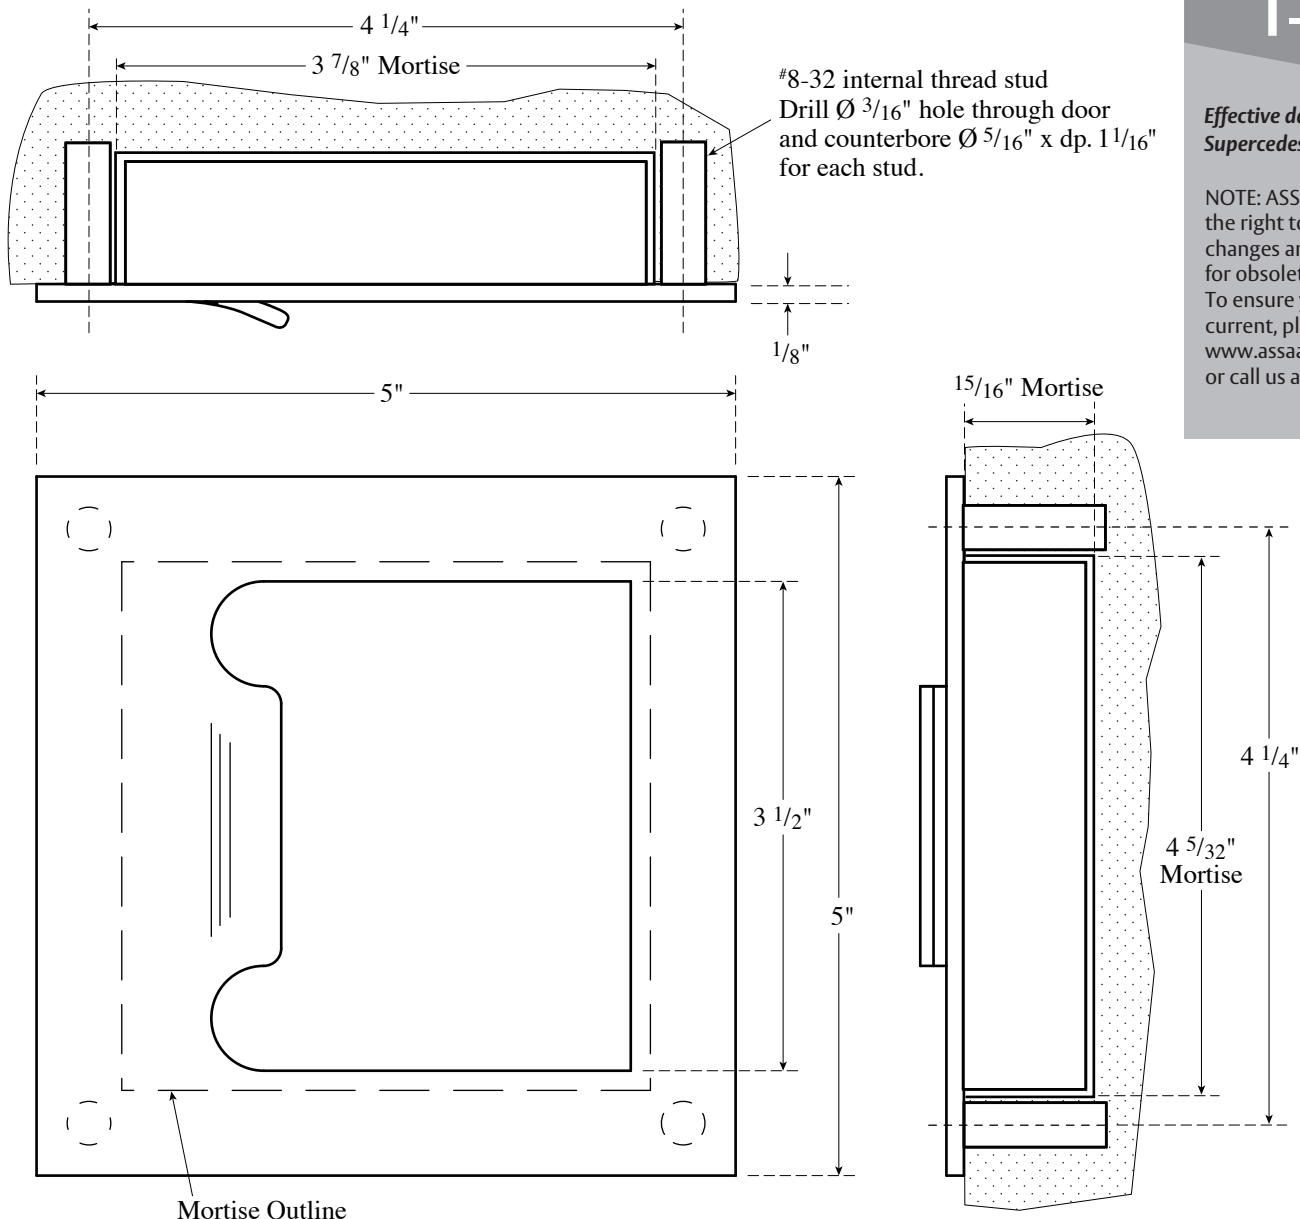

Architectural Door Accessories

ASSA ABLOY

Rockwood BF97L Flush Pull - Concealed Mounting

The global leader in
door opening solutions

NOT TO SCALE

Mortise: W $3 \frac{7}{8}"$ x H $4 \frac{5}{32}"$ x dp. $\frac{15}{16}"$

NOTE: Mortise cutout is to be centered on face plate.

Template T-BF97L

Effective date: February 1, 2019
Supersedes: All Previous

NOTE: ASSA ABLOY reserves the right to make product changes and is not responsible for obsolete template errors. To ensure your template is current, please visit our website at www.assaabloydooraccessories.us or call us at 800-458-2424.