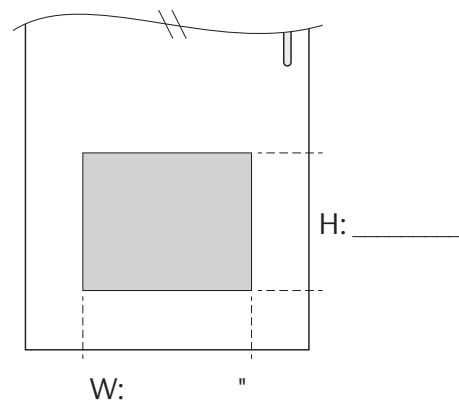

24" x 12" Qty: _____ Finish: _____

24" x 18" Qty: _____ Finish: _____

24" x 24" Qty: _____ Finish: _____

Fasteners: Standard Torx

Custom Sizes (If not ordering stock size):
Cutout Dimensions Only.

Minimum Width: 12" – Maximum Width: 24"