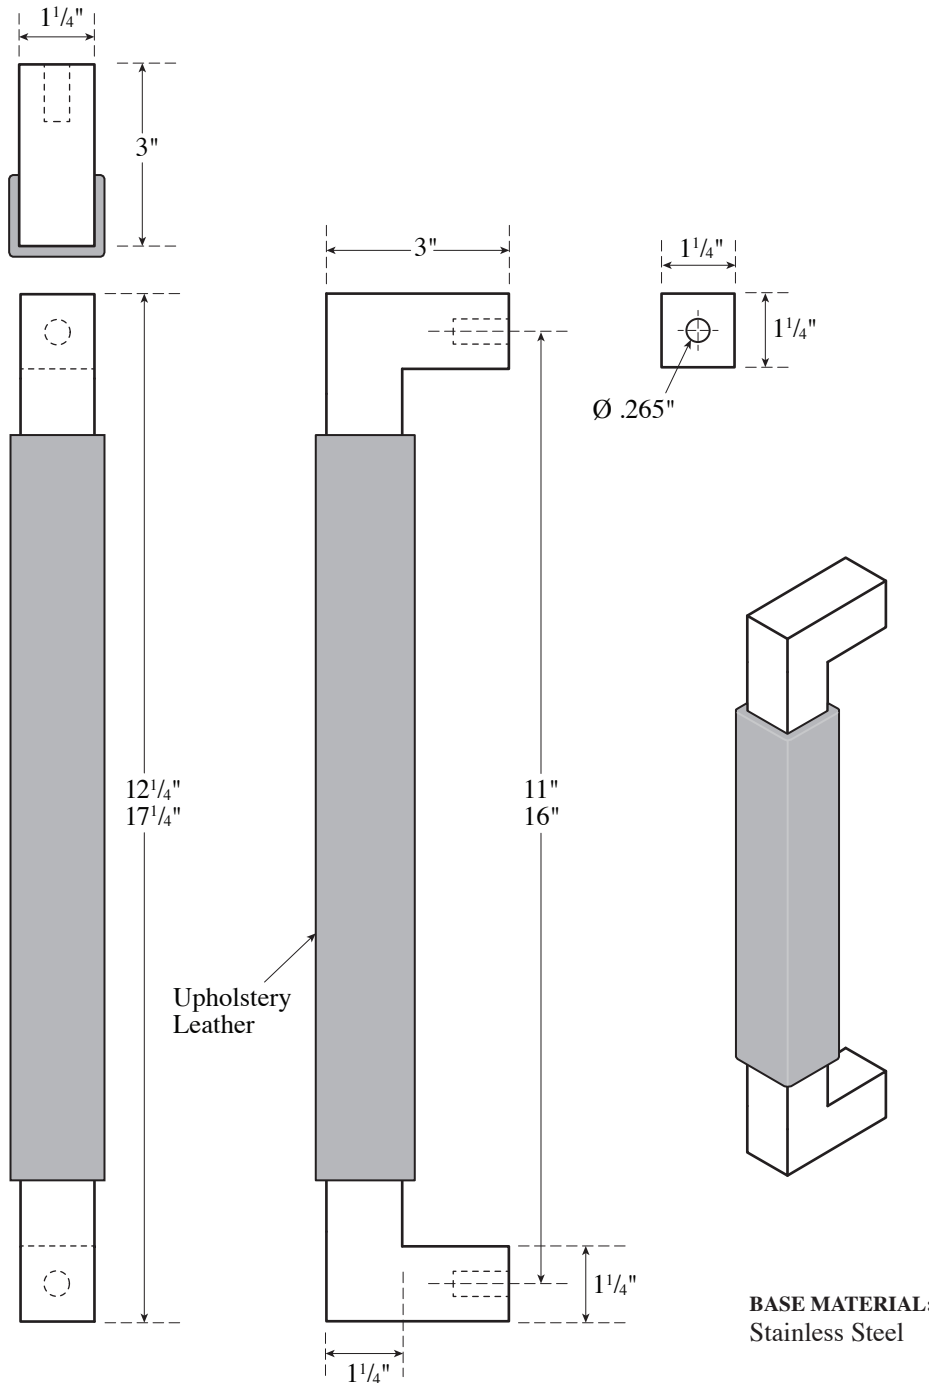

Architectural Door Accessories

ASSA ABLOY

Rockwood RM6440 GeoMetek Pull Upholstery Leather Straight - Square Grip

The global leader in
door opening solutions

NOT TO SCALE

Template RM6440

Effective date: January 1, 2017
Supersedes: All Previous

NOTE: ASSA ABLOY reserves the right to make product changes and is not responsible for obsolete template errors. To ensure your template is current, please visit our website at www.rockwoodmfg.com or call us at 800-458-2424