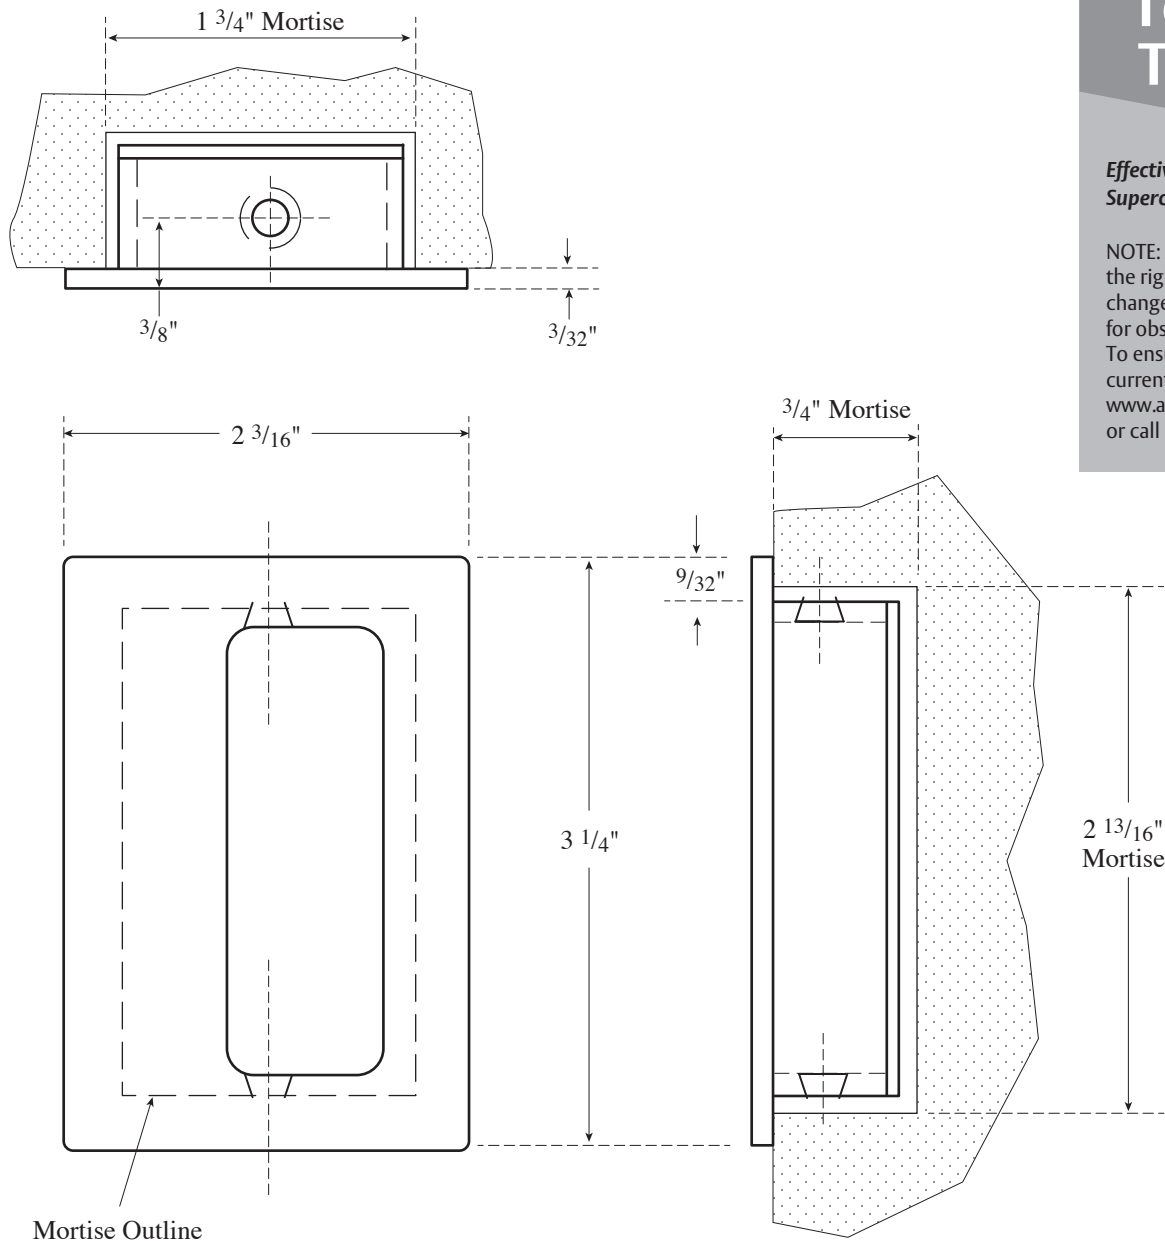

Rockwood RM780 Cast Flush Pull

Experience a safer
and more open world

NOT TO SCALE

Mortise: W 1 3/4" x H 2 13/16" x dp. 3/4"

Template T-RM780

Effective date: October 15, 2019
Supersedes: All Previous

NOTE: ASSA ABLOY reserves the right to make product changes and is not responsible for obsolete template errors. To ensure your template is current, please visit our website at www.assaabloydooraccessories.us or call us at 800-458-2424.