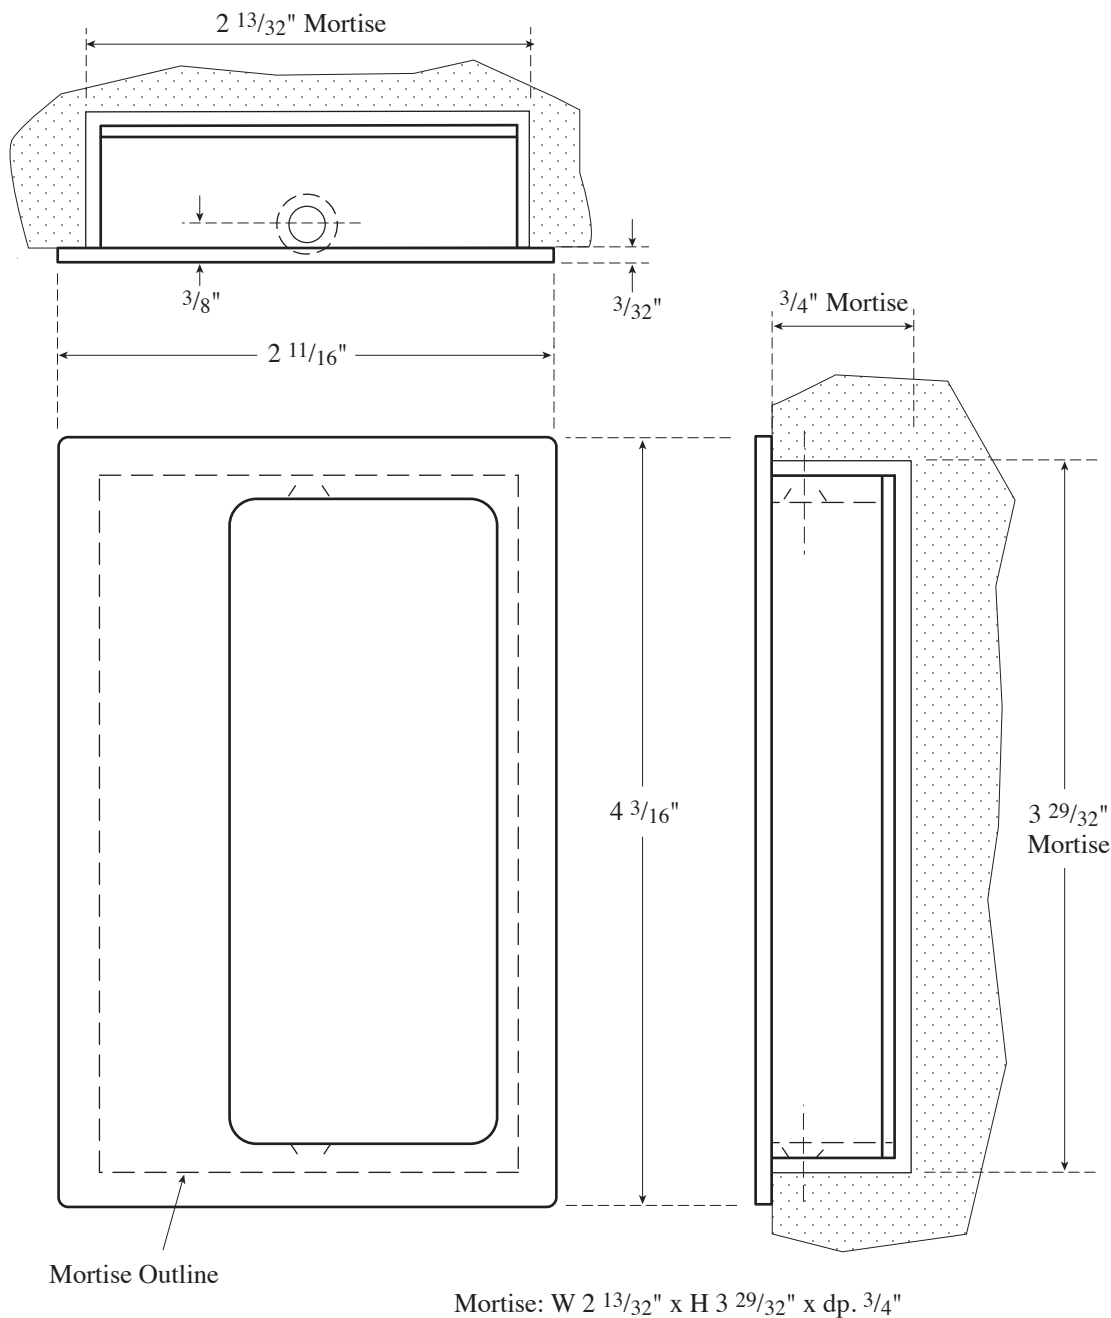

## Rockwood RM782 Cast Flush Pull

Experience a safer  
and more open world

NOT TO SCALE