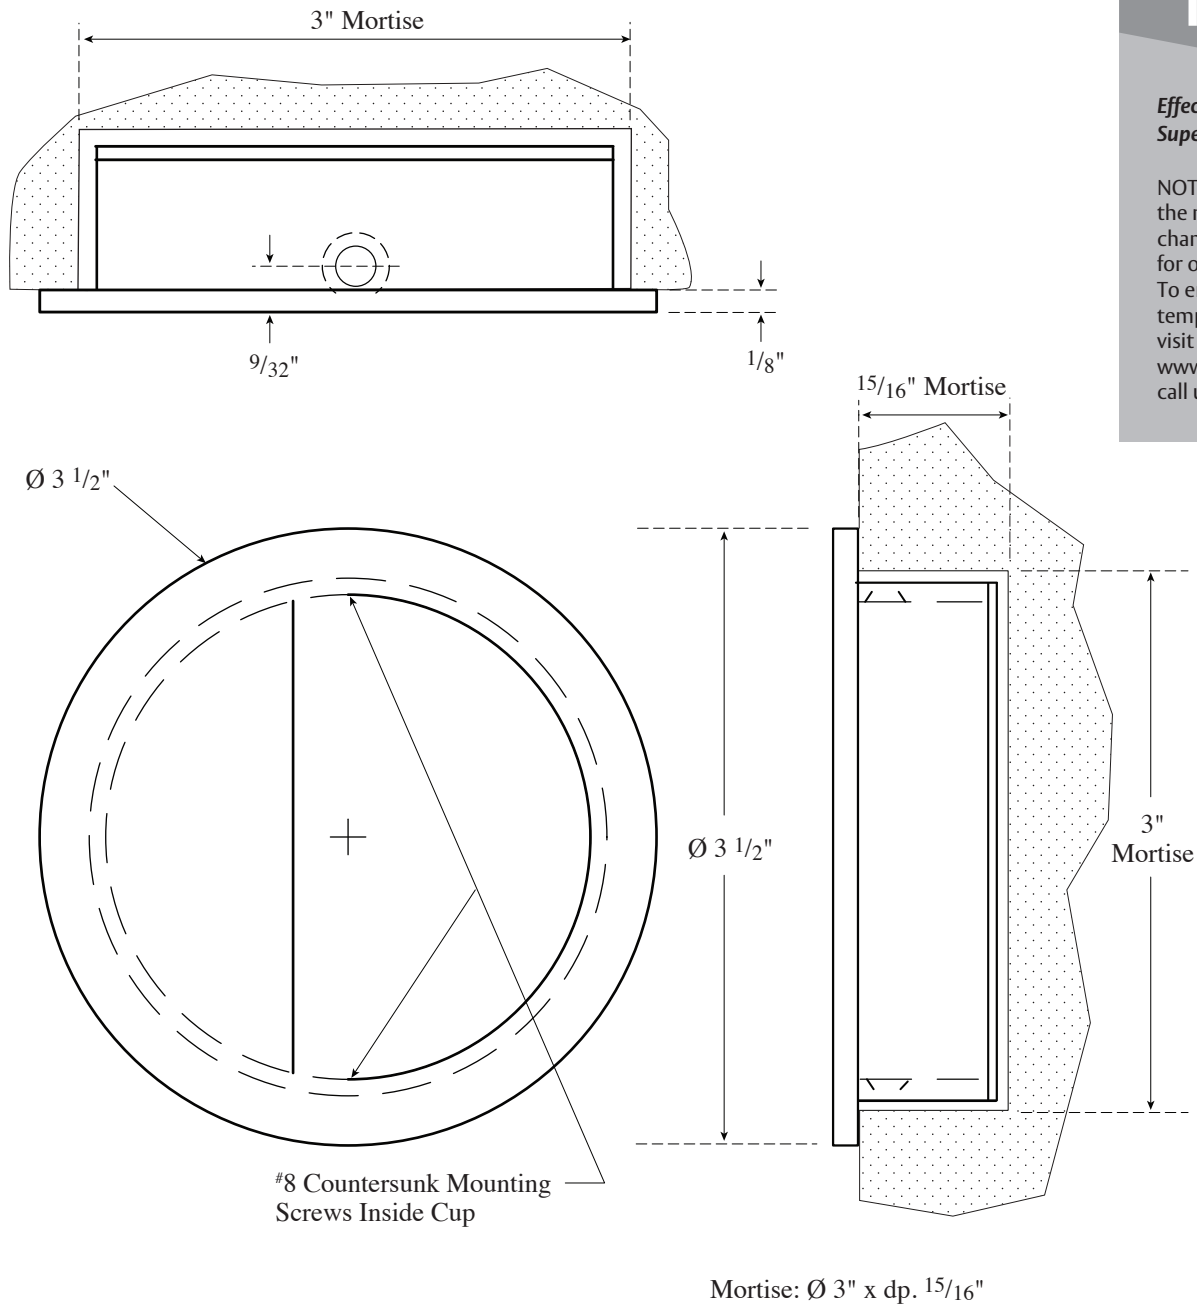

Architectural Door Accessories

ASSA ABLOY

Rockwood RM785 Cast Flush Pull

The global leader in
door opening solutions

NOT TO SCALE

Template T-RM785

Effective date: January 1, 2017
Supersedes: All Previous

NOTE: ASSA ABLOY reserves the right to make product changes and is not responsible for obsolete template errors. To ensure your template is current, please visit our website at www.rockwoodmfg.com or call us at 800-458-2424