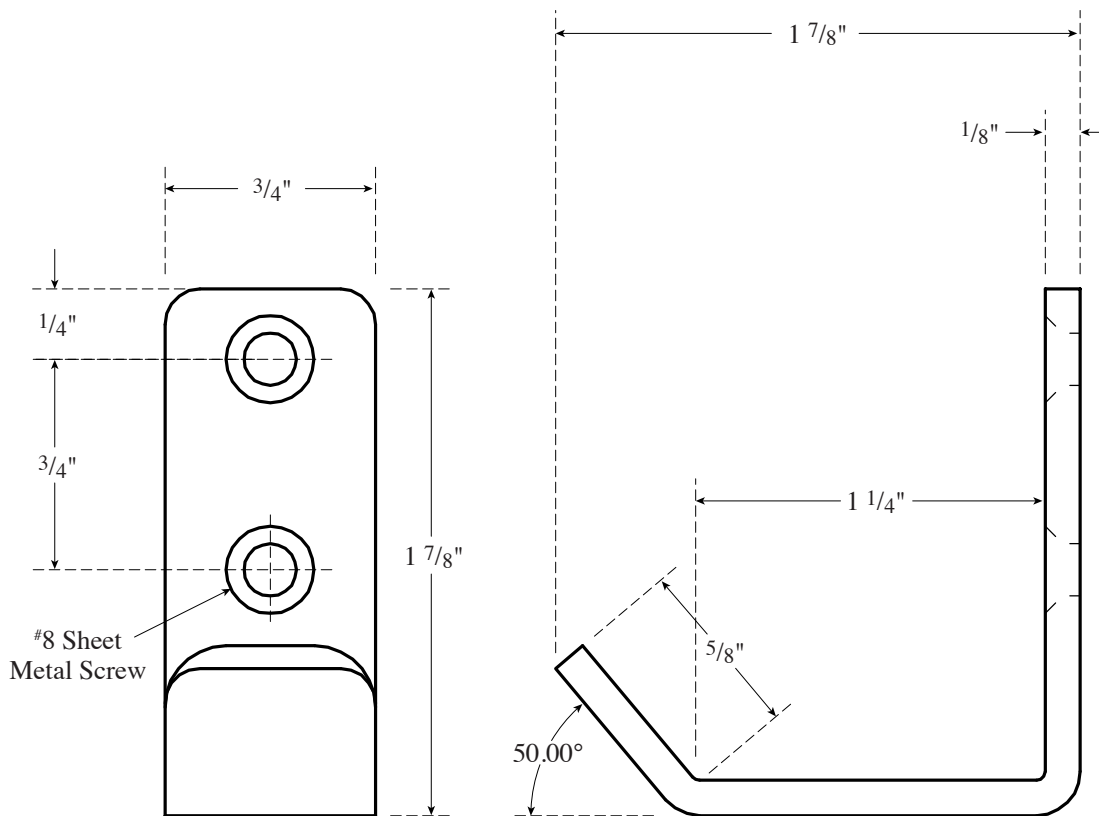

Architectural Door Accessories

ASSA ABLOY

Rockwood RM829 Hook

The global leader in
door opening solutions

NOT TO SCALE

Template T-RM829

Effective date: January 1, 2017
Supersedes: All Previous

NOTE: ASSA ABLOY reserves the right to make product changes and is not responsible for obsolete template errors. To ensure your template is current, please visit our website at www.rockwoodmfg.com or call us at 800-458-2424

T-RM829 - 1/17