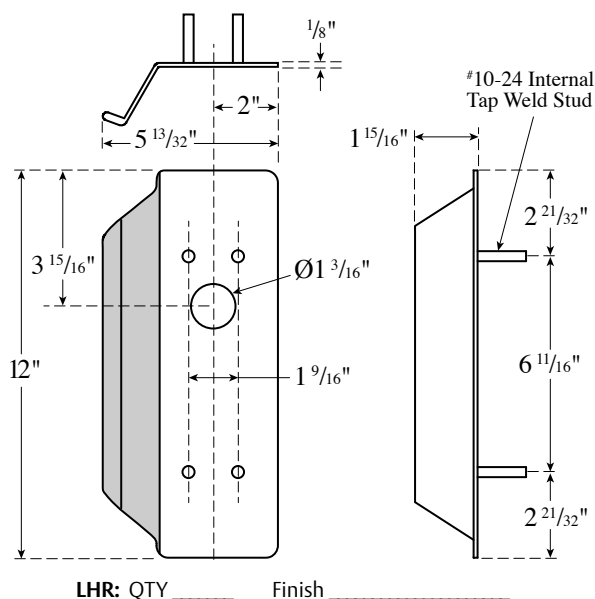

Architectural Door Accessories

ASSA ABLOY

VRT26/VRT26C for Precision 2100A Series Exit Devices

The global leader in
door opening solutions

Complete this form and email to: orders.rockwood@assaabloy.com / or fax to: 800-922-9212

Customer Information

Company Name: _____ Date: _____

Account #: _____ Phone/Fax: _____ / _____

Email: _____ PO #: _____ Line #: _____

☐ **Note: If custom dimension please provide further information.**

300 Main Street
Rockwood, Pennsylvania 15557
P: 800.458.2424 • F: 800.922.9212
www.assaabloydooraccessories.us • orders.rockwood@assaabloy.com