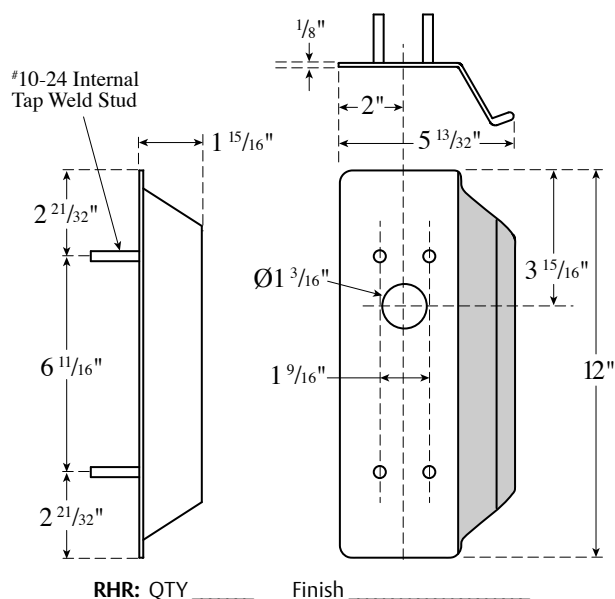

Architectural Door Accessories

ASSA ABLOY

VRT26/VRT26C for Precision 2100A Series Exit Devices

The global leader in
door opening solutions

Complete this form and email to: orders.rockwood@assaabloy.com / or fax to: 800-922-9212

Customer Information

Company Name: _____ Date: _____

Account #: _____ Phone/Fax: _____ / _____

Email: _____ PO #: _____ Line #: _____

☐ **Note: If custom dimension please provide further information.**

300 Main Street
Rockwood, Pennsylvania 15557
P: 800.458.2424 • F: 800.922.9212
www.assaabloydooraccessories.us • orders.rockwood@assaabloy.com