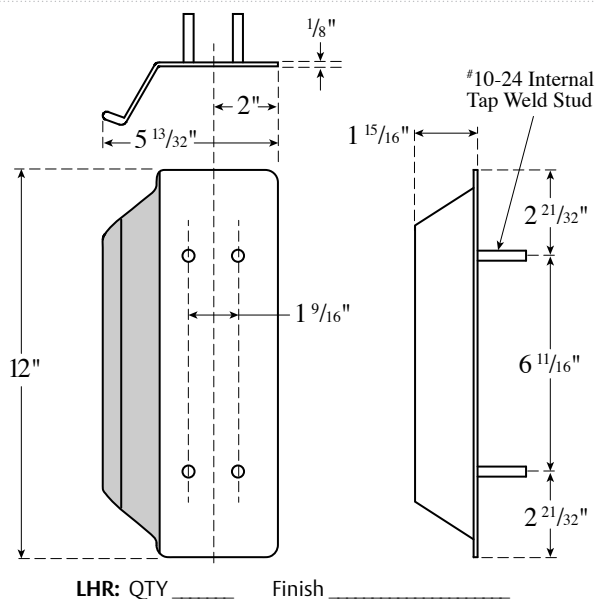

Architectural Door Accessories

ASSA ABLOY

VRT26/VRT26C for Precision 2100A Series Exit Devices

The global leader in
door opening solutions

Complete this form and email to: orders.rockwood@assaabloy.com / or fax to: 800-922-9212

Customer Information

Company Name: _____ Date: _____

Account #: _____ Phone/Fax: _____ / _____

Email: _____ PO #: _____ Line #: _____

☐ **Note: If custom dimension please provide further information.**

300 Main Street
Rockwood, Pennsylvania 15557
P: 800.458.2424 • F: 800.922.9212
www.assaabloydooraccessories.us • orders.rockwood@assaabloy.com