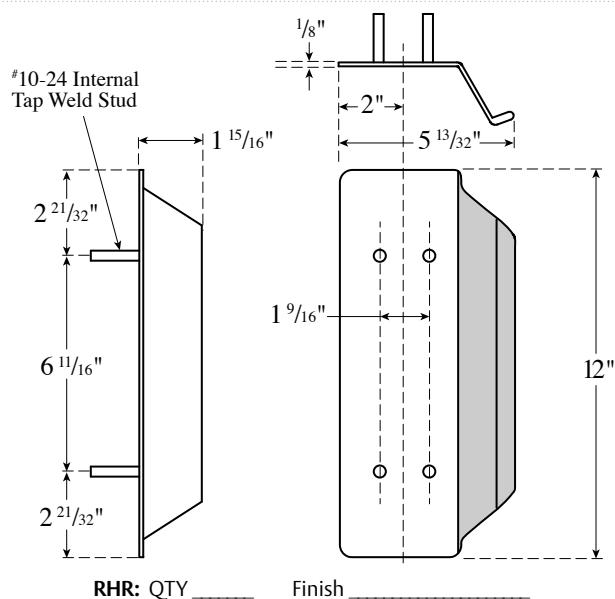

Architectural Door Accessories

ASSA ABLOY

VRT26/VRT26C for Precision 2100A Series Exit Devices

The global leader in
door opening solutions

Complete this form and email to: orders.rockwood@assaabloy.com / or fax to: 800-922-9212

Customer Information

Company Name: _____ Date: _____

Account #: _____ Phone/Fax: _____ / _____

Email: _____ PO #: _____ Line #: _____

☐ **Note: If custom dimension please provide further information.**

300 Main Street
Rockwood, Pennsylvania 15557
P: 800.458.2424 • F: 800.922.9212
www.assaabloydooraccessories.us • orders.rockwood@assaabloy.com