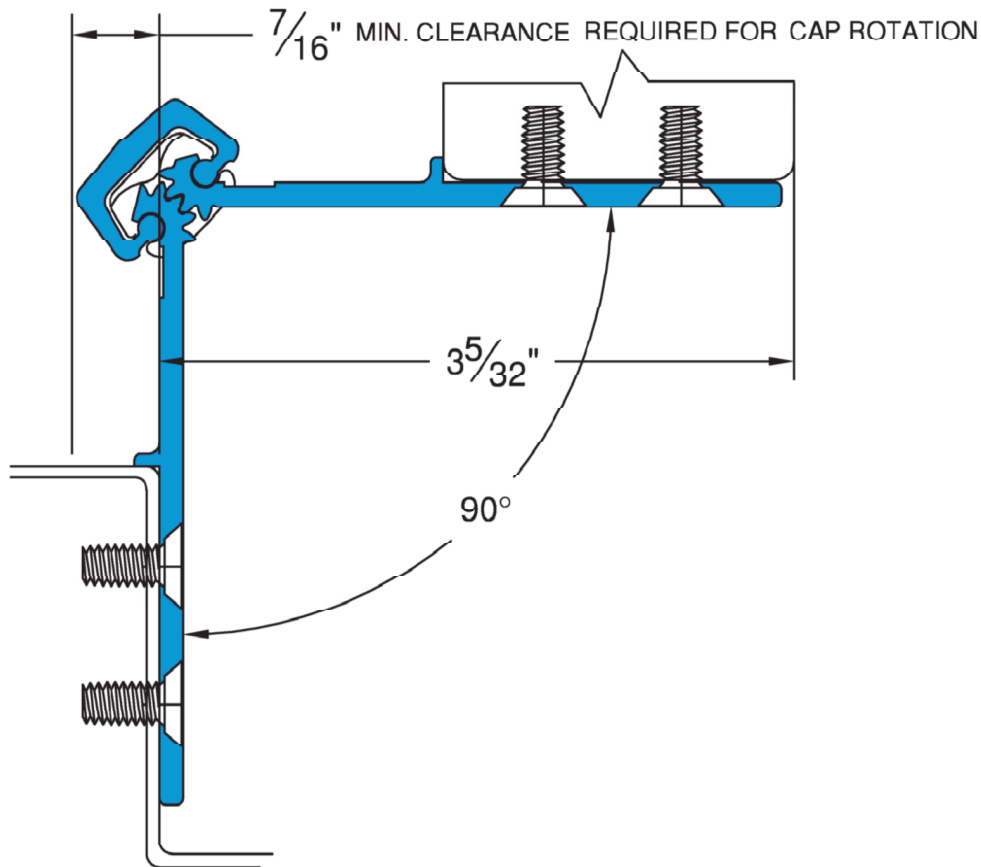

**SQUARE EDGE**  
**BEVELED EDGE**

**SELECT HINGES®**  
 SELECT Products Limited

3258 Stadium Park Way  
 Kalamazoo, MI 49009  
 Ph: 800-423-1174 Fax: 800-423-7107  
 www.select-hinges.com

**SL40 CONCEALED HINGE**