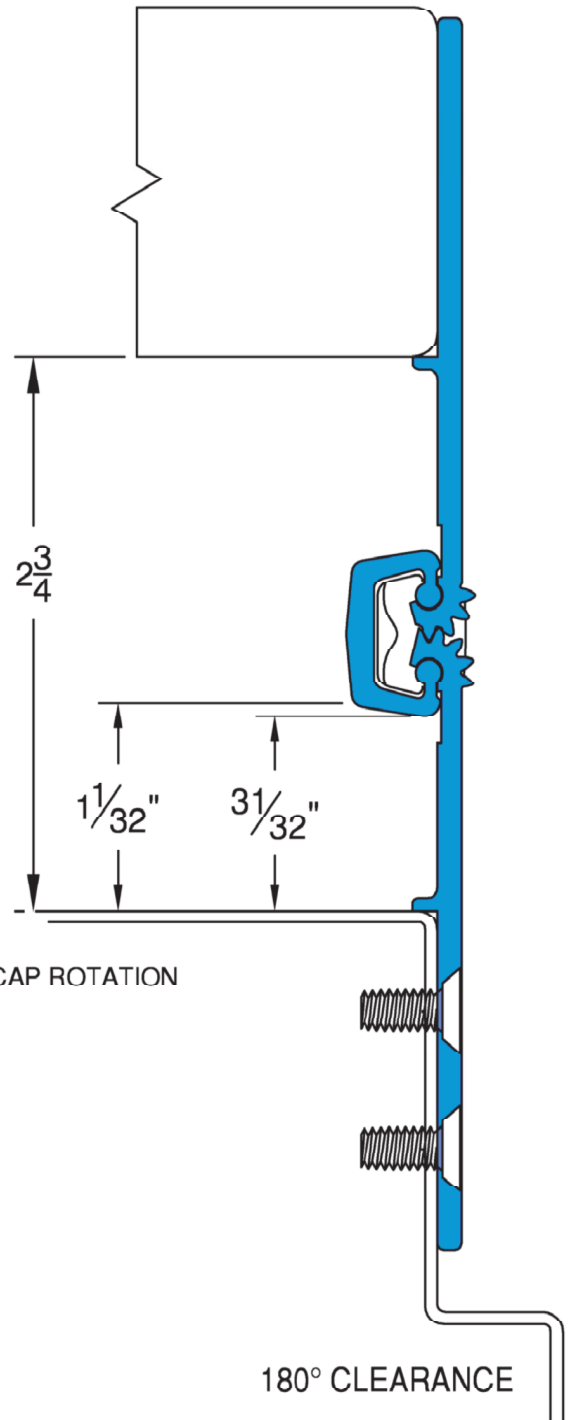

**SQUARE EDGE**  
**BEVELED EDGE**

**SELECT HINGES®**  
 SELECT Products Limited

3258 Stadium Park Way  
 Kalamazoo, MI 49009  
 Ph: 800-423-1174 Fax: 800-423-7107  
 www.select-hinges.com

**SL40 CONCEALED HINGE**