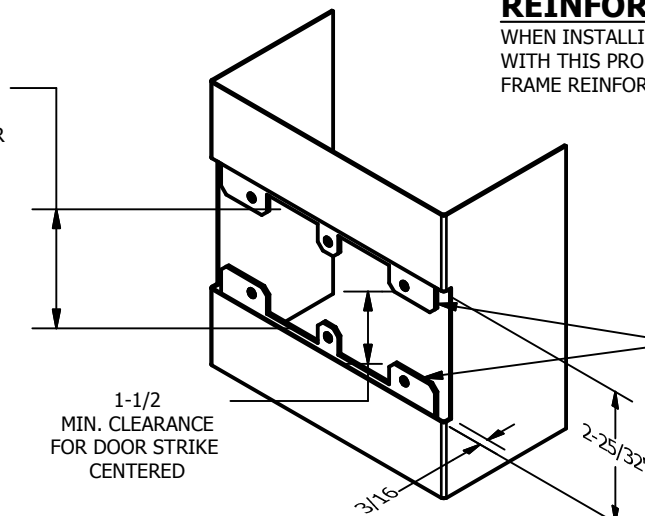

SP-CR560 CUSTOM DOUBLE LIPPED STRIKE AND RESCUE STOP

FOR 1-3/4" CENTER HUNG DOOR W/ MORTISE LOCK, NO DEADBOLT, 4-1/2" FRAME

**ABH DOOR STOP COVER DIMENSIONS
MAY NOT MATCH OTHER MANUFACTURERS**

REINFORCEMENT:

WHEN INSTALLING IN METAL FRAME, REINFORCEMENT IS **NEEDED** WITH THIS PRODUCT, CUSTOMER OR MANUFACTURER TO SUPPLY FRAME REINFORCEMENT WITH LATCH BOLT CLEARANCE

2-5/16
MIN. CLEARANCE
FOR DOOR STOP COVER
CENTERED

(2) REINFORCEMENT PLATES
SUPPLIED BY DOOR FRAME
MANUFACTURER

NOTE:

1. HORIZONTAL CENTERLINE OF PLATE TO MATCH HORIZONTAL CENTERLINE OF CUTOUT.
2. SCREWS 8-32 X 3/8" UNDERCUT F.H.M.S.
3. R.H. DOOR SHOWN, L.H. OPPOSITE