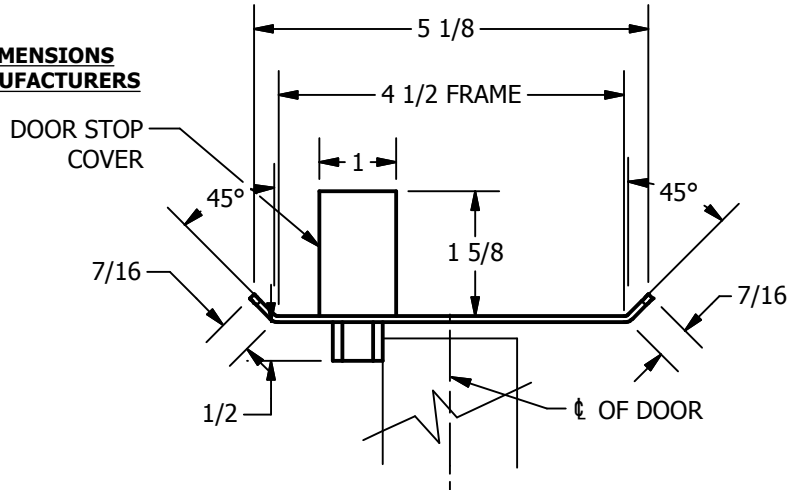

SP-CR560 CUSTOM DOUBLE LIPPED STRIKE AND RESCUE STOP

FOR 1-3/4" CENTER HUNG DOOR W/ MORTISE LOCK, NO DEADBOLT, 4-1/2" FRAME

**ABH DOOR STOP COVER DIMENSIONS
MAY NOT MATCH OTHER MANUFACTURERS**

REINFORCEMENT:

WHEN INSTALLING IN METAL FRAME, REINFORCEMENT IS **NEEDED** WITH THIS PRODUCT, CUSTOMER OR MANUFACTURER TO SUPPLY FRAME REINFORCEMENT WITH LATCH BOLT CLEARANCE

2-5/16
MIN. CLEARANCE
FOR DOOR STOP COVER
CENTERED

(2) REINFORCEMENT PLATES
SUPPLIED BY DOOR FRAME
MANUFACTURER

NOTE:

1. HORIZONTAL CENTERLINE OF PLATE TO MATCH HORIZONTAL CENTERLINE OF CUTOUT.
2. SCREWS 8-32 X 3/8" UNDERCUT F.H.M.S.
3. R.H. DOOR SHOWN, L.H. OPPOSITE