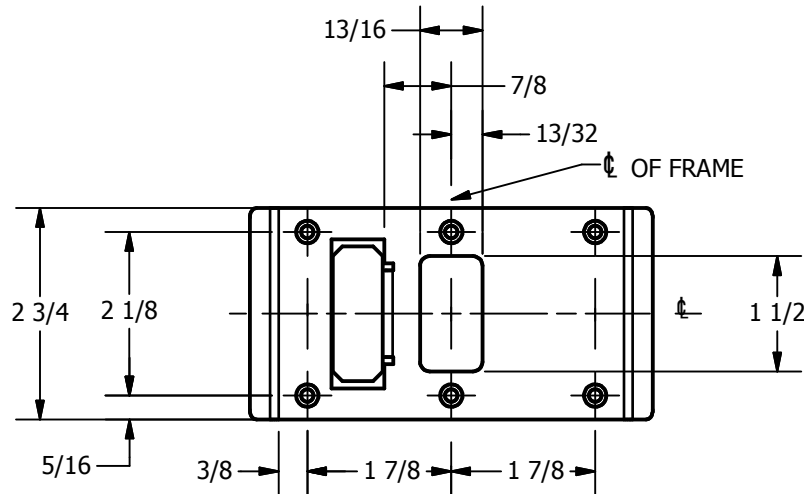

SP-CR560 CUSTOM DOUBLE LIPPED STRIKE AND RESCUE STOP

FOR 1-3/4" CENTER HUNG DOOR W/ MORTISE LOCK, NO DEADBOLT, 4-1/2" FRAME

**ABH DOOR STOP COVER DIMENSIONS
MAY NOT MATCH OTHER MANUFACTURERS**

REINFORCEMENT:

WHEN INSTALLING IN METAL FRAME, REINFORCEMENT IS **NEEDED** WITH THIS PRODUCT, CUSTOMER OR MANUFACTURER TO SUPPLY FRAME REINFORCEMENT WITH LATCH BOLT CLEARANCE

2-5/16
MIN. CLEARANCE
FOR DOOR STOP COVER
CENTERED

(2) REINFORCEMENT PLATES
SUPPLIED BY DOOR FRAME
MANUFACTURER

NOTE:

1. HORIZONTAL CENTERLINE OF PLATE TO MATCH HORIZONTAL CENTERLINE OF CUTOUT.
2. SCREWS 8-32 X 3/8" UNDERCUT F.H.M.S.
3. R.H. DOOR SHOWN, L.H. OPPOSITE