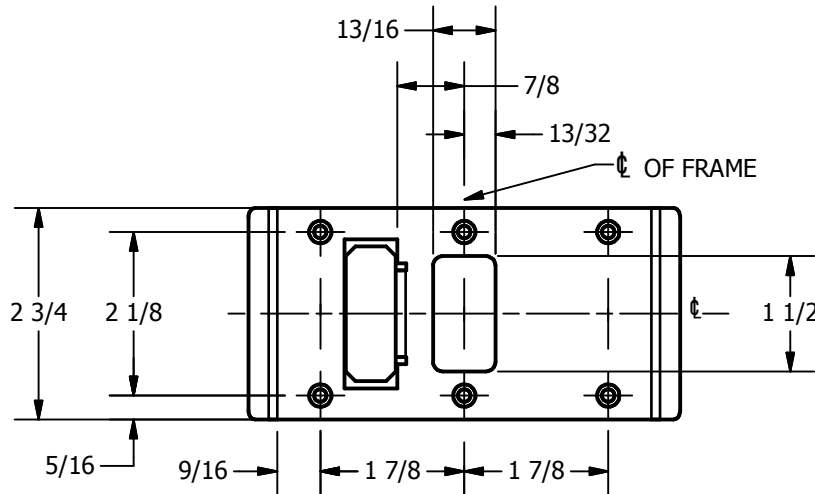

SP-CR563 CUSTOM DOUBLE LIPPED STRIKE AND RESCUE STOP

FOR 1-3/4" CENTER HUNG DOOR W/ MORTISE LOCK, NO DEADBOLT, 4-7/8" FRAME

**ABH DOOR STOP COVER DIMENSIONS
MAY NOT MATCH OTHER MANUFACTURERS**

REINFORCEMENT:

WHEN INSTALLING IN METAL FRAME, REINFORCEMENT IS **NEEDED** WITH THIS PRODUCT, CUSTOMER OR MANUFACTURER TO SUPPLY FRAME REINFORCEMENT WITH LATCH BOLT CLEARANCE

2-5/16
MIN. CLEARANCE
FOR DOOR STOP COVER
CENTERED

1-1/2
MIN. CLEARANCE
FOR DOOR STRIKE
CENTERED

(2) REINFORCEMENT PLATES
SUPPLIED BY DOOR FRAME
MANUFACTURER

NOTE:

1. HORIZONTAL CENTERLINE OF PLATE TO MATCH HORIZONTAL CENTERLINE OF CUTOUT.
2. SCREWS 8-32 X 3/8" UNDERCUT F.H.M.S.
3. R.H. DOOR SHOWN, L.H. OPPOSITE