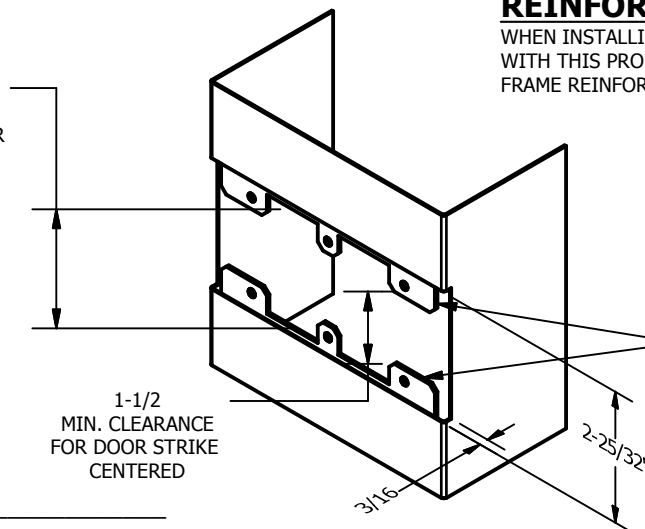

SP-CR563 CUSTOM DOUBLE LIPPED STRIKE AND RESCUE STOP

FOR 1-3/4" CENTER HUNG DOOR W/ MORTISE LOCK, NO DEADBOLT, 4-7/8" FRAME

**ABH DOOR STOP COVER DIMENSIONS
MAY NOT MATCH OTHER MANUFACTURERS**

REINFORCEMENT:

WHEN INSTALLING IN METAL FRAME, REINFORCEMENT IS **NEEDED** WITH THIS PRODUCT, CUSTOMER OR MANUFACTURER TO SUPPLY FRAME REINFORCEMENT WITH LATCH BOLT CLEARANCE

2-5/16
MIN. CLEARANCE
FOR DOOR STOP COVER
CENTERED

1-1/2
MIN. CLEARANCE
FOR DOOR STRIKE
CENTERED

(2) REINFORCEMENT PLATES
SUPPLIED BY DOOR FRAME
MANUFACTURER

NOTE:

1. HORIZONTAL CENTERLINE OF PLATE TO MATCH HORIZONTAL CENTERLINE OF CUTOUT.
2. SCREWS 8-32 X 3/8" UNDERCUT F.H.M.S.
3. R.H. DOOR SHOWN, L.H. OPPOSITE