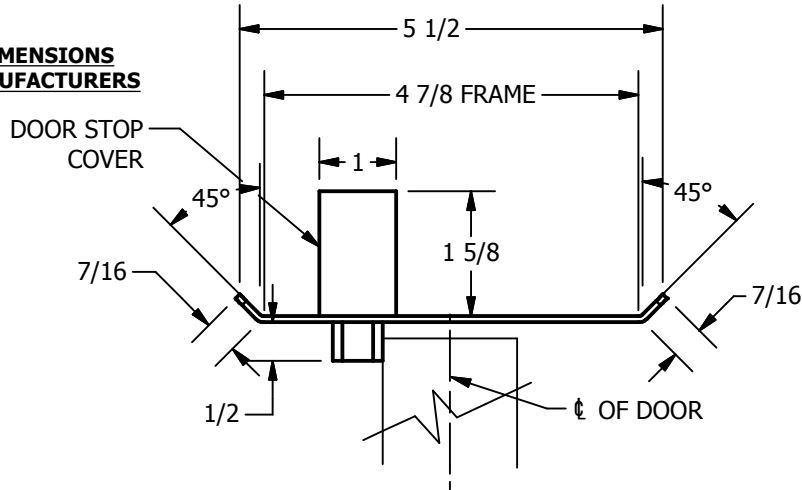

SP-CR563 CUSTOM DOUBLE LIPPED STRIKE AND RESCUE STOP

FOR 1-3/4" CENTER HUNG DOOR W/ MORTISE LOCK, NO DEADBOLT, 4-7/8" FRAME

**ABH DOOR STOP COVER DIMENSIONS
MAY NOT MATCH OTHER MANUFACTURERS**

REINFORCEMENT:

WHEN INSTALLING IN METAL FRAME, REINFORCEMENT IS **NEEDED** WITH THIS PRODUCT, CUSTOMER OR MANUFACTURER TO SUPPLY FRAME REINFORCEMENT WITH LATCH BOLT CLEARANCE

2-5/16
MIN. CLEARANCE
FOR DOOR STOP COVER
CENTERED

1-1/2
MIN. CLEARANCE
FOR DOOR STRIKE
CENTERED

(2) REINFORCEMENT PLATES
SUPPLIED BY DOOR FRAME
MANUFACTURER

NOTE:

1. HORIZONTAL CENTERLINE OF PLATE TO MATCH HORIZONTAL CENTERLINE OF CUTOUT.
2. SCREWS 8-32 X 3/8" UNDERCUT F.H.M.S.
3. R.H. DOOR SHOWN, L.H. OPPOSITE