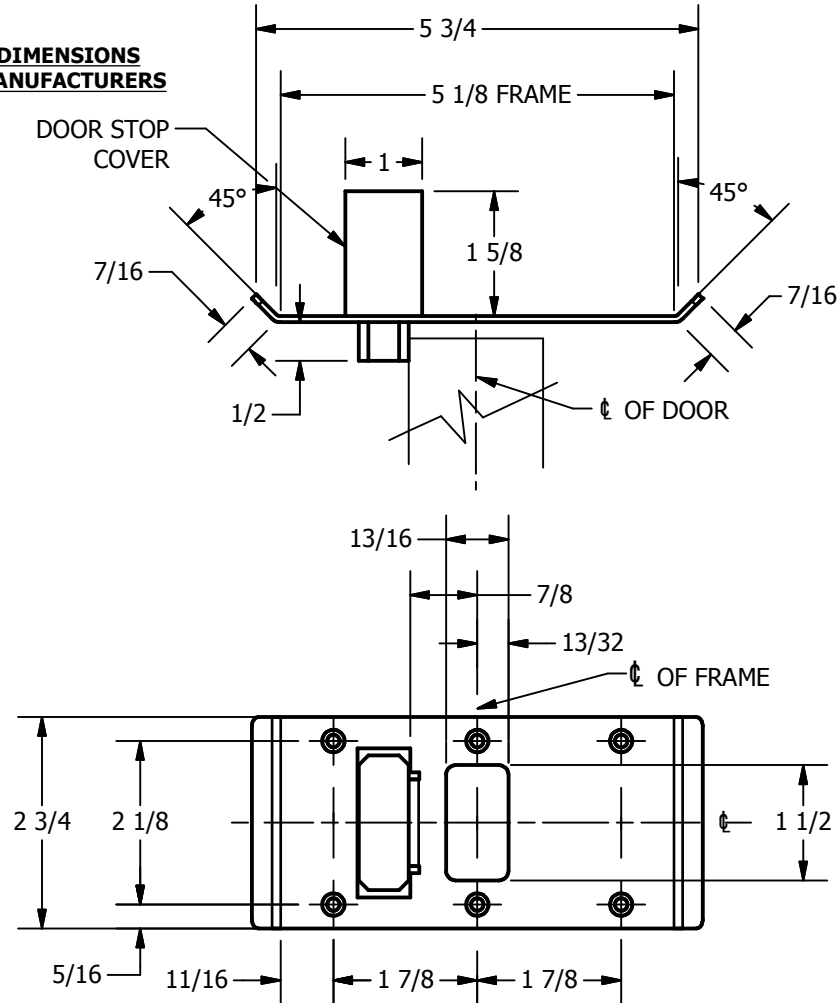

SP-CR565 CUSTOM DOUBLE LIPPED STRIKE AND RESCUE STOP

FOR 1-3/4" CENTER HUNG DOOR W/ MORTISE LOCK, NO DEADBOLT, 5-1/8" FRAME

**ABH DOOR STOP COVER DIMENSIONS
MAY NOT MATCH OTHER MANUFACTURERS**

REINFORCEMENT:

WHEN INSTALLING IN METAL FRAME, REINFORCEMENT IS **NEEDED** WITH THIS PRODUCT, CUSTOMER OR MANUFACTURER TO SUPPLY FRAME REINFORCEMENT WITH LATCH BOLT CLEARANCE

2-5/16
MIN. CLEARANCE
FOR DOOR STOP COVER
CENTERED

1-1/2
MIN. CLEARANCE
FOR DOOR STRIKE
CENTERED

(2) REINFORCEMENT PLATES
SUPPLIED BY DOOR FRAME
MANUFACTURER

NOTE:

1. HORIZONTAL CENTERLINE OF PLATE TO MATCH HORIZONTAL CENTERLINE OF CUTOUT.
2. SCREWS 8-32 X 3/8" UNDERCUT F.H.M.S.
3. R.H. DOOR SHOWN, L.H. OPPOSITE