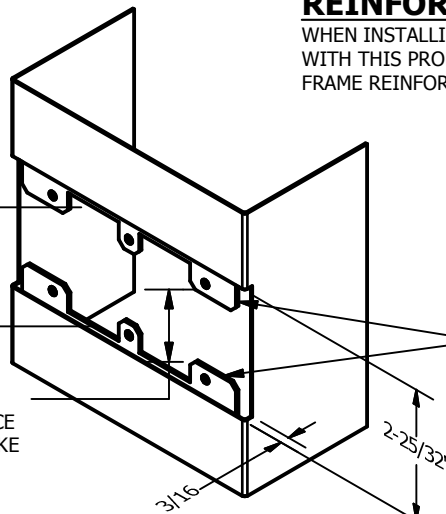

SP-CR565 CUSTOM DOUBLE LIPPED STRIKE AND RESCUE STOP

FOR 1-3/4" CENTER HUNG DOOR W/ MORTISE LOCK, NO DEADBOLT, 5-1/8" FRAME

**ABH DOOR STOP COVER DIMENSIONS
MAY NOT MATCH OTHER MANUFACTURERS**

REINFORCEMENT:

WHEN INSTALLING IN METAL FRAME, REINFORCEMENT IS **NEEDED** WITH THIS PRODUCT, CUSTOMER OR MANUFACTURER TO SUPPLY FRAME REINFORCEMENT WITH LATCH BOLT CLEARANCE

2-5/16
MIN. CLEARANCE
FOR DOOR STOP COVER
CENTERED

1-1/2
MIN. CLEARANCE
FOR DOOR STRIKE
CENTERED

(2) REINFORCEMENT PLATES
SUPPLIED BY DOOR FRAME
MANUFACTURER

NOTE:

1. HORIZONTAL CENTERLINE OF PLATE TO MATCH HORIZONTAL CENTERLINE OF CUTOUT.
2. SCREWS 8-32 X 3/8" UNDERCUT F.H.M.S.
3. R.H. DOOR SHOWN, L.H. OPPOSITE