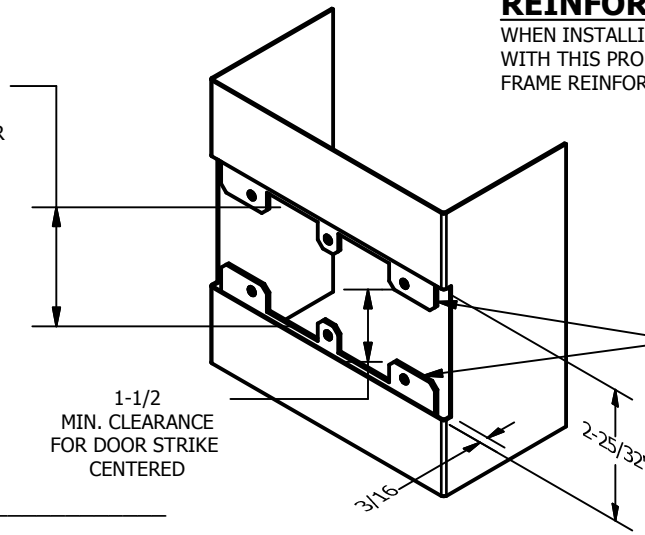

SP-CR569 CUSTOM DOUBLE LIPPED STRIKE AND RESCUE STOP

FOR 1-3/4" CENTER HUNG DOOR W/ MORTISE LOCK, NO DEADBOLT, 5-5/8" FRAME

**ABH DOOR STOP COVER DIMENSIONS
MAY NOT MATCH OTHER MANUFACTURERS**

REINFORCEMENT:

WHEN INSTALLING IN METAL FRAME, REINFORCEMENT IS **NEEDED** WITH THIS PRODUCT, CUSTOMER OR MANUFACTURER TO SUPPLY FRAME REINFORCEMENT WITH LATCH BOLT CLEARANCE

2-5/16
MIN. CLEARANCE
FOR DOOR STOP COVER
CENTERED

(2) REINFORCEMENT PLATES
SUPPLIED BY DOOR FRAME
MANUFACTURER

NOTE:

1. HORIZONTAL CENTERLINE OF PLATE TO MATCH HORIZONTAL CENTERLINE OF CUTOUT.
2. SCREWS 8-32 X 3/8" UNDERCUT F.H.M.S.
3. R.H. DOOR SHOWN, L.H. OPPOSITE