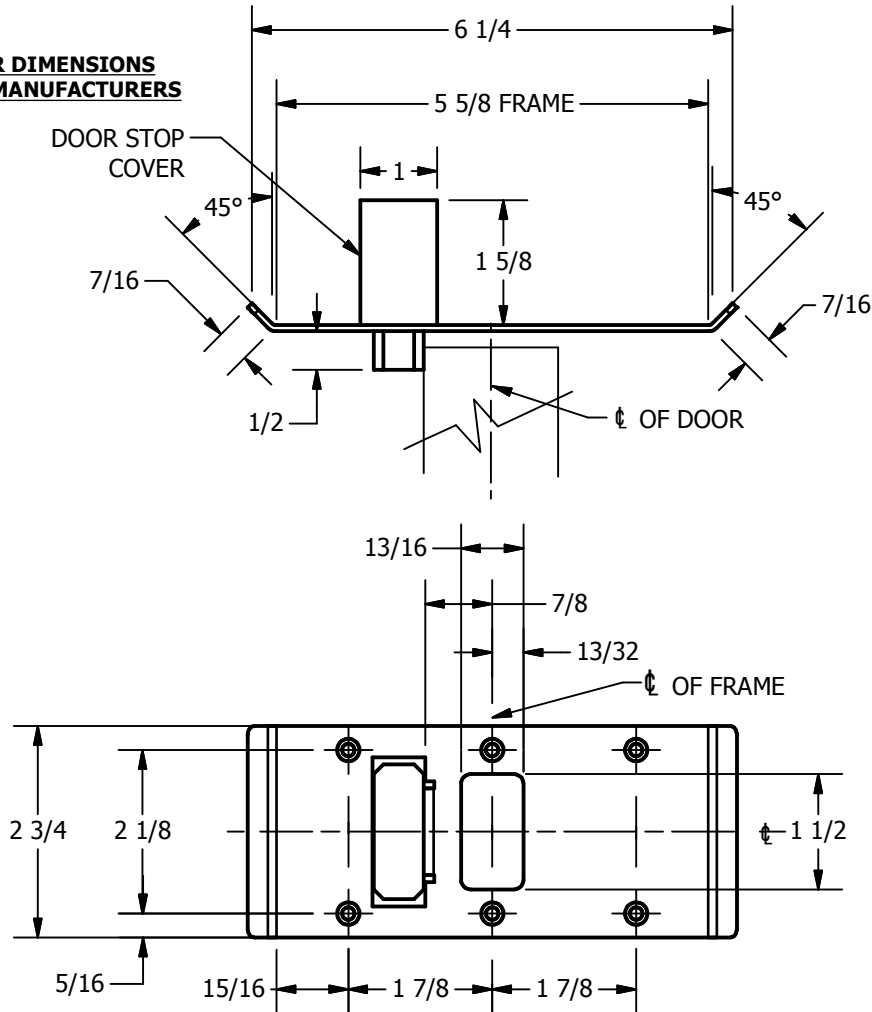

SP-CR569 CUSTOM DOUBLE LIPPED STRIKE AND RESCUE STOP

FOR 1-3/4" CENTER HUNG DOOR W/ MORTISE LOCK, NO DEADBOLT, 5-5/8" FRAME

**ABH DOOR STOP COVER DIMENSIONS
MAY NOT MATCH OTHER MANUFACTURERS**

REINFORCEMENT:

WHEN INSTALLING IN METAL FRAME, REINFORCEMENT IS **NEEDED** WITH THIS PRODUCT, CUSTOMER OR MANUFACTURER TO SUPPLY FRAME REINFORCEMENT WITH LATCH BOLT CLEARANCE

2-5/16
MIN. CLEARANCE
FOR DOOR STOP COVER
CENTERED

(2) REINFORCEMENT PLATES
SUPPLIED BY DOOR FRAME
MANUFACTURER

NOTE:

1. HORIZONTAL CENTERLINE OF PLATE TO MATCH HORIZONTAL CENTERLINE OF CUTOUT.
2. SCREWS 8-32 X 3/8" UNDERCUT F.H.M.S.
3. R.H. DOOR SHOWN, L.H. OPPOSITE