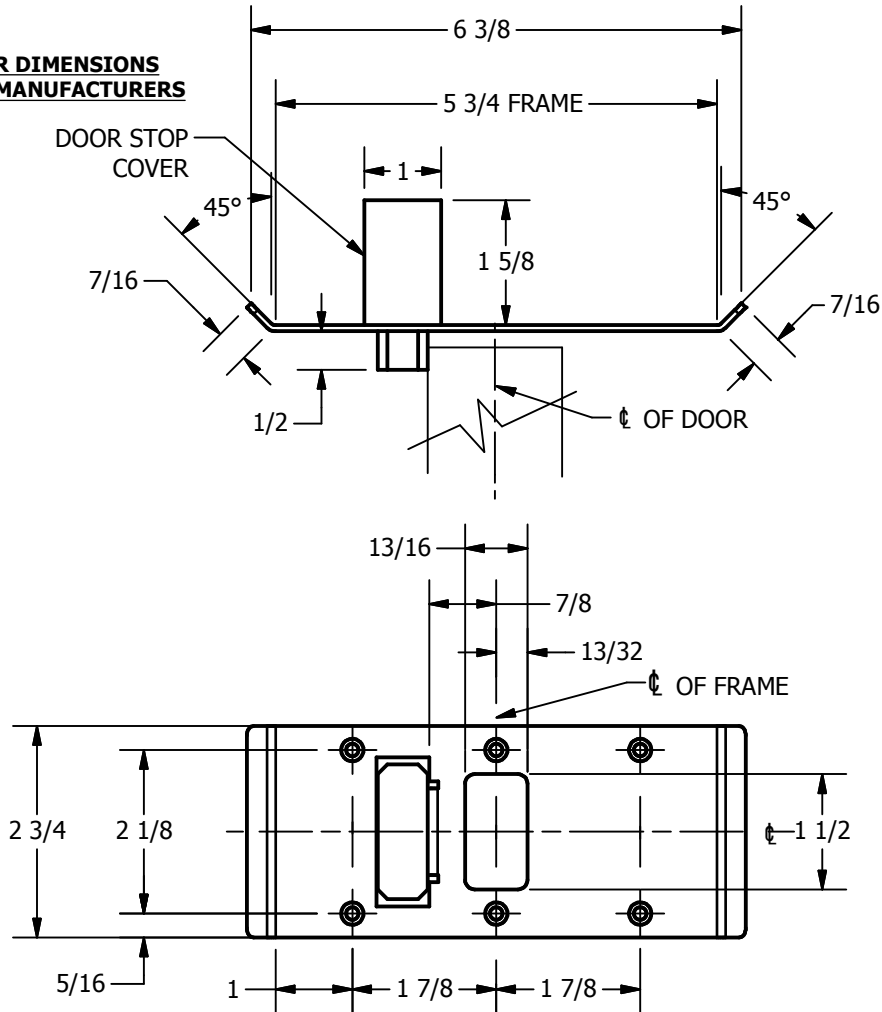

# SP-CR570 CUSTOM DOUBLE LIPPED STRIKE AND RESCUE STOP

FOR 1-3/4" CENTER HUNG DOOR W/ MORTISE LOCK, NO DEADBOLT, 5-3/4" FRAME

**ABH DOOR STOP COVER DIMENSIONS  
MAY NOT MATCH OTHER MANUFACTURERS**

## REINFORCEMENT:

WHEN INSTALLING IN METAL FRAME, REINFORCEMENT IS **NEEDED** WITH THIS PRODUCT, CUSTOMER OR MANUFACTURER TO SUPPLY FRAME REINFORCEMENT WITH LATCH BOLT CLEARANCE

2-5/16  
MIN. CLEARANCE  
FOR DOOR STOP COVER  
CENTERED

(2) REINFORCEMENT PLATES  
SUPPLIED BY DOOR FRAME  
MANUFACTURER

### NOTE:

1. HORIZONTAL CENTERLINE OF PLATE TO MATCH HORIZONTAL CENTERLINE OF CUTOUT.
2. SCREWS 8-32 X 3/8" UNDERCUT F.H.M.S.
3. R.H. DOOR SHOWN, L.H. OPPOSITE

**CUT-OUT FOR  
METAL JAMB**

ORDER #: \_\_\_\_\_  
 ORDER DATE: \_\_\_\_\_  
 CUSTOMER: \_\_\_\_\_  
 CUSTOMER PO#: \_\_\_\_\_  
 MATERIAL: \_\_\_\_\_  
 QUANTITY: \_\_\_\_\_