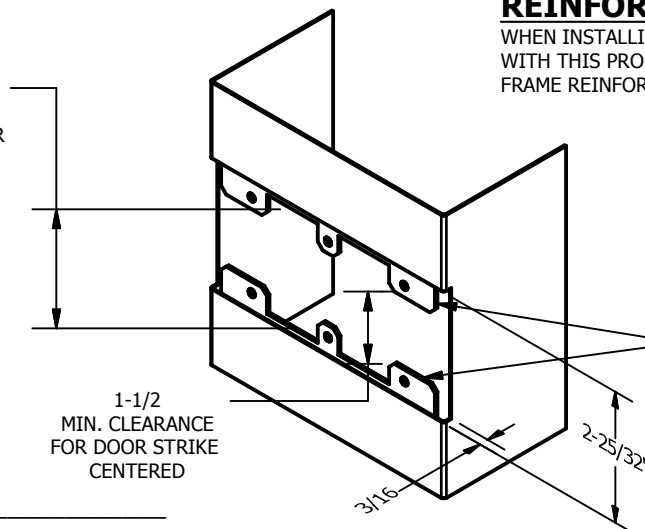

# SP-CR570 CUSTOM DOUBLE LIPPED STRIKE AND RESCUE STOP

FOR 1-3/4" CENTER HUNG DOOR W/ MORTISE LOCK, NO DEADBOLT, 5-3/4" FRAME

**ABH DOOR STOP COVER DIMENSIONS  
MAY NOT MATCH OTHER MANUFACTURERS**

## REINFORCEMENT:

WHEN INSTALLING IN METAL FRAME, REINFORCEMENT IS **NEEDED** WITH THIS PRODUCT, CUSTOMER OR MANUFACTURER TO SUPPLY FRAME REINFORCEMENT WITH LATCH BOLT CLEARANCE

2-5/16  
MIN. CLEARANCE  
FOR DOOR STOP COVER  
CENTERED

(2) REINFORCEMENT PLATES  
SUPPLIED BY DOOR FRAME  
MANUFACTURER

### NOTE:

1. HORIZONTAL CENTERLINE OF PLATE TO MATCH HORIZONTAL CENTERLINE OF CUTOUT.
2. SCREWS 8-32 X 3/8" UNDERCUT F.H.M.S.
3. R.H. DOOR SHOWN, L.H. OPPOSITE

**CUT-OUT FOR  
METAL JAMB**

ORDER #: \_\_\_\_\_  
 ORDER DATE: \_\_\_\_\_  
 CUSTOMER: \_\_\_\_\_  
 CUSTOMER PO#: \_\_\_\_\_  
 MATERIAL: \_\_\_\_\_  
 QUANTITY: \_\_\_\_\_