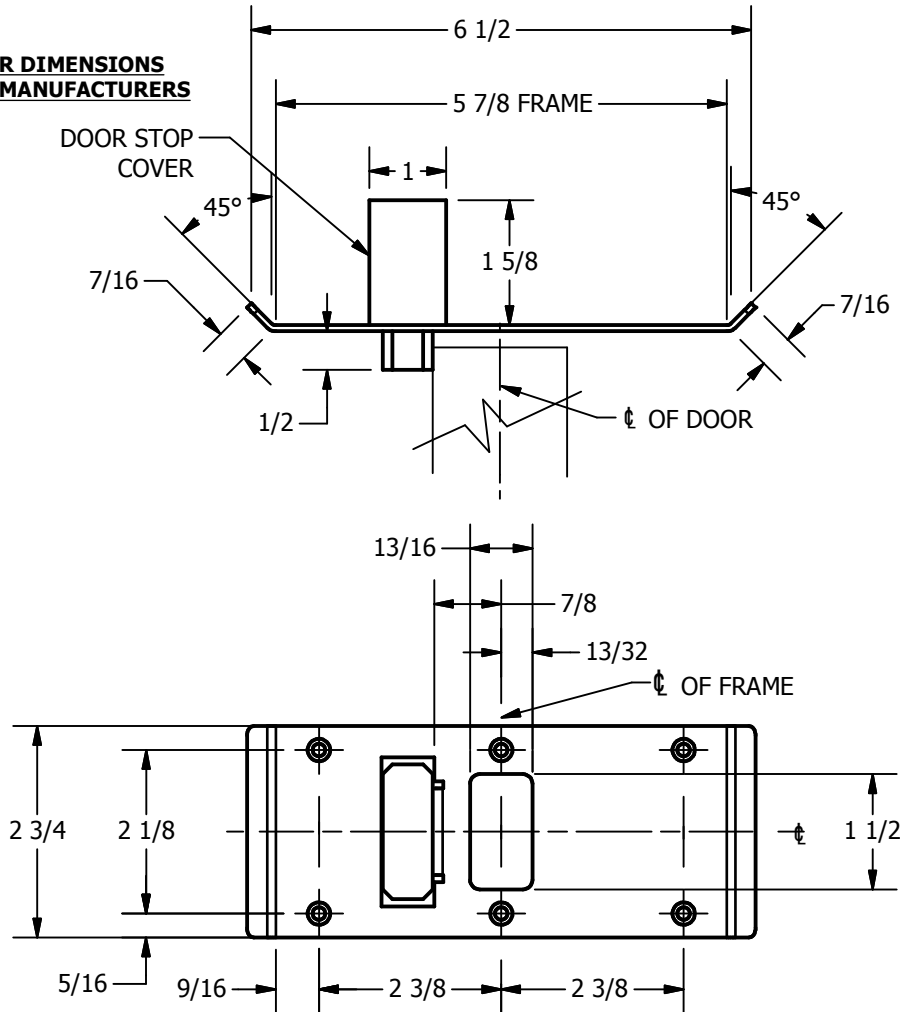

# SP-CR571 CUSTOM DOUBLE LIPPED STRIKE AND RESCUE STOP

FOR 1-3/4" CENTER HUNG DOOR W/ MORTISE LOCK, NO DEADBOLT, 5-7/8" FRAME

**ABH DOOR STOP COVER DIMENSIONS  
MAY NOT MATCH OTHER MANUFACTURERS**

## REINFORCEMENT:

WHEN INSTALLING IN METAL FRAME, REINFORCEMENT IS **NEEDED** WITH THIS PRODUCT, CUSTOMER OR MANUFACTURER TO SUPPLY FRAME REINFORCEMENT WITH LATCH BOLT CLEARANCE

2-5/16  
MIN. CLEARANCE  
FOR DOOR STOP COVER  
CENTERED

### NOTE:

1. HORIZONTAL CENTERLINE OF PLATE TO MATCH HORIZONTAL CENTERLINE OF CUTOUT.
2. SCREWS 8-32 X 3/8" UNDERCUT F.H.M.S.
3. R.H. DOOR SHOWN, L.H. OPPOSITE

ORDER #: \_\_\_\_\_  
 ORDER DATE: \_\_\_\_\_  
 CUSTOMER: \_\_\_\_\_  
 CUSTOMER PO#: \_\_\_\_\_  
 MATERIAL: \_\_\_\_\_  
 QUANTITY: \_\_\_\_\_