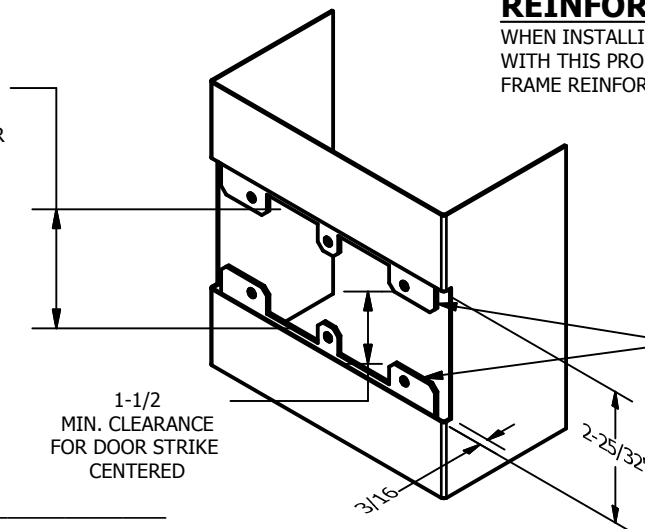

# SP-CR571 CUSTOM DOUBLE LIPPED STRIKE AND RESCUE STOP

FOR 1-3/4" CENTER HUNG DOOR W/ MORTISE LOCK, NO DEADBOLT, 5-7/8" FRAME

**ABH DOOR STOP COVER DIMENSIONS  
MAY NOT MATCH OTHER MANUFACTURERS**

## REINFORCEMENT:

WHEN INSTALLING IN METAL FRAME, REINFORCEMENT IS **NEEDED** WITH THIS PRODUCT, CUSTOMER OR MANUFACTURER TO SUPPLY FRAME REINFORCEMENT WITH LATCH BOLT CLEARANCE

2-5/16  
MIN. CLEARANCE  
FOR DOOR STOP COVER  
CENTERED

### NOTE:

1. HORIZONTAL CENTERLINE OF PLATE TO MATCH HORIZONTAL CENTERLINE OF CUTOUT.
2. SCREWS 8-32 X 3/8" UNDERCUT F.H.M.S.
3. R.H. DOOR SHOWN, L.H. OPPOSITE

ORDER #: \_\_\_\_\_  
 ORDER DATE: \_\_\_\_\_  
 CUSTOMER: \_\_\_\_\_  
 CUSTOMER PO#: \_\_\_\_\_  
 MATERIAL: \_\_\_\_\_  
 QUANTITY: \_\_\_\_\_