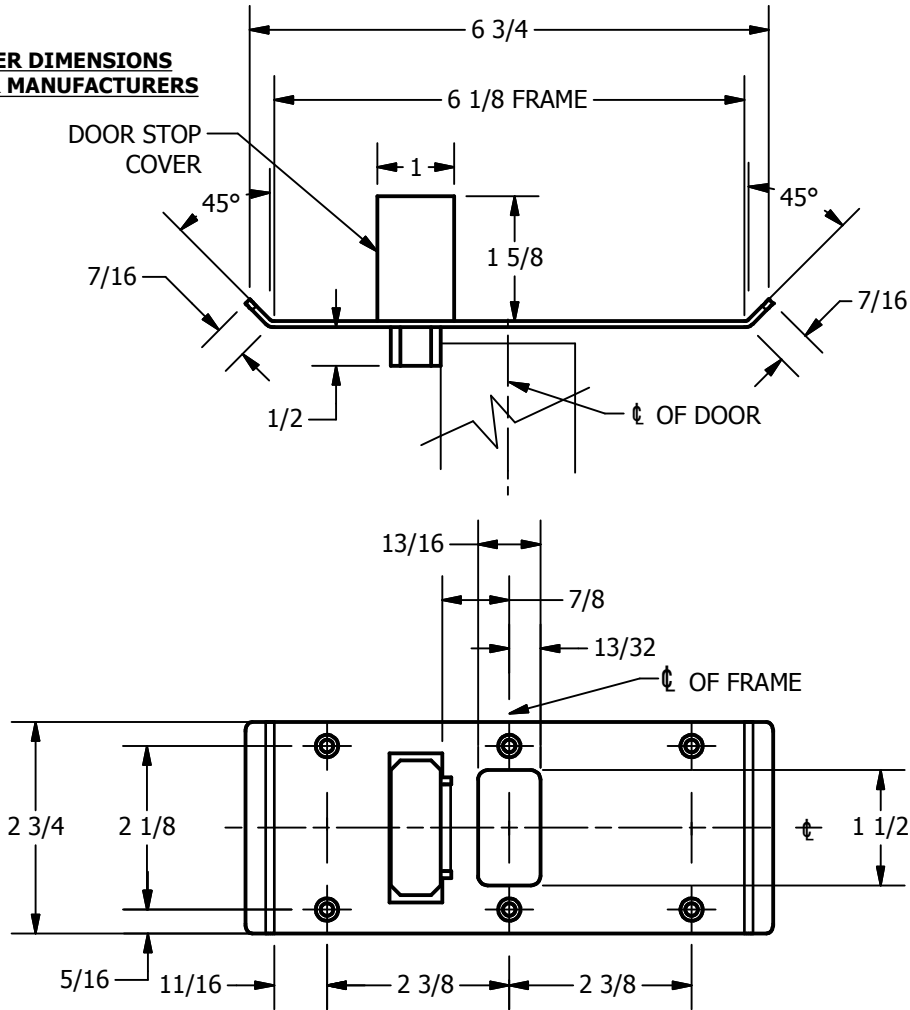

SP-CR573 CUSTOM DOUBLE LIPPED STRIKE AND RESCUE STOP

FOR 1-3/4" CENTER HUNG DOOR W/ MORTISE LOCK, NO DEADBOLT, 6-1/8" FRAME

**ABH DOOR STOP COVER DIMENSIONS
MAY NOT MATCH OTHER MANUFACTURERS**

REINFORCEMENT:

WHEN INSTALLING IN METAL FRAME, REINFORCEMENT IS **NEEDED** WITH THIS PRODUCT, CUSTOMER OR MANUFACTURER TO SUPPLY FRAME REINFORCEMENT WITH LATCH BOLT CLEARANCE

2-5/16
MIN. CLEARANCE
FOR DOOR STOP COVER
CENTERED

(2) REINFORCEMENT PLATES
SUPPLIED BY DOOR FRAME
MANUFACTURER

NOTE:

1. HORIZONTAL CENTERLINE OF PLATE TO MATCH HORIZONTAL CENTERLINE OF CUTOUT.
2. SCREWS 8-32 X 3/8" UNDERCUT F.H.M.S.
3. R.H. DOOR SHOWN, L.H. OPPOSITE