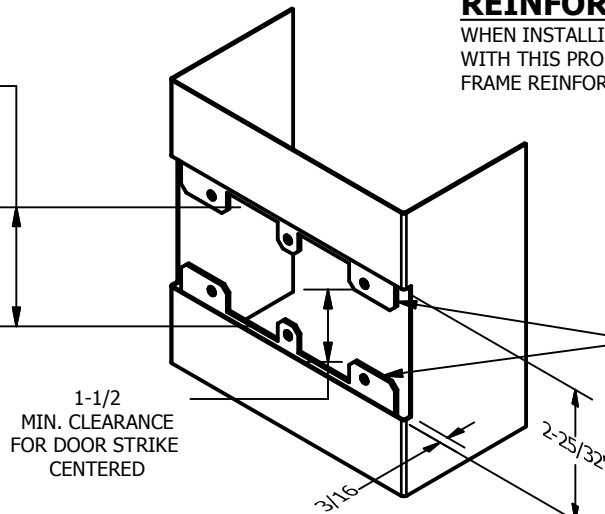

SP-CR573 CUSTOM DOUBLE LIPPED STRIKE AND RESCUE STOP

FOR 1-3/4" CENTER HUNG DOOR W/ MORTISE LOCK, NO DEADBOLT, 6-1/8" FRAME

**ABH DOOR STOP COVER DIMENSIONS
MAY NOT MATCH OTHER MANUFACTURERS**

REINFORCEMENT:

WHEN INSTALLING IN METAL FRAME, REINFORCEMENT IS **NEEDED** WITH THIS PRODUCT, CUSTOMER OR MANUFACTURER TO SUPPLY FRAME REINFORCEMENT WITH LATCH BOLT CLEARANCE

2-5/16
MIN. CLEARANCE
FOR DOOR STOP COVER
CENTERED

(2) REINFORCEMENT PLATES
SUPPLIED BY DOOR FRAME
MANUFACTURER

NOTE:

1. HORIZONTAL CENTERLINE OF PLATE TO MATCH HORIZONTAL CENTERLINE OF CUTOUT.
2. SCREWS 8-32 X 3/8" UNDERCUT F.H.M.S.
3. R.H. DOOR SHOWN, L.H. OPPOSITE