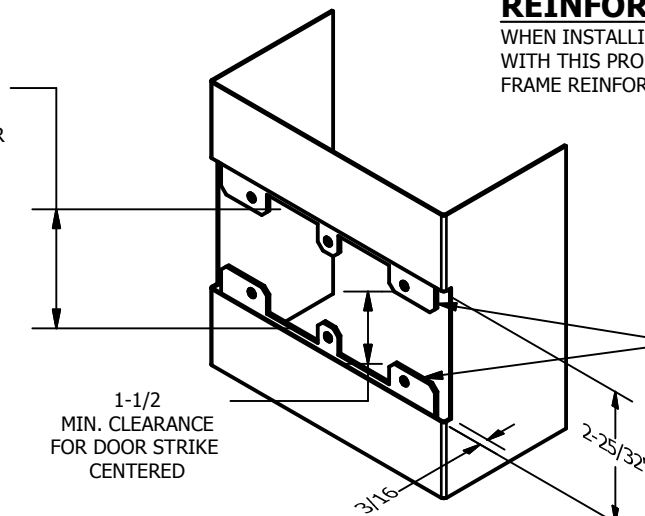

SP-CR577 CUSTOM DOUBLE LIPPED STRIKE AND RESCUE STOP

FOR 1-3/4" CENTER HUNG DOOR W/ MORTISE LOCK, NO DEADBOLT, 6-5/8" FRAME

**ABH DOOR STOP COVER DIMENSIONS
MAY NOT MATCH OTHER MANUFACTURERS**

REINFORCEMENT:

WHEN INSTALLING IN METAL FRAME, REINFORCEMENT IS **NEEDED** WITH THIS PRODUCT, CUSTOMER OR MANUFACTURER TO SUPPLY FRAME REINFORCEMENT WITH LATCH BOLT CLEARANCE

2-5/16
MIN. CLEARANCE
FOR DOOR STOP COVER
CENTERED

(2) REINFORCEMENT PLATES
SUPPLIED BY DOOR FRAME
MANUFACTURER

NOTE:

1. HORIZONTAL CENTERLINE OF PLATE TO MATCH HORIZONTAL CENTERLINE OF CUTOUT.
2. SCREWS 8-32 X 3/8" UNDERCUT F.H.M.S.
3. R.H. DOOR SHOWN, L.H. OPPOSITE