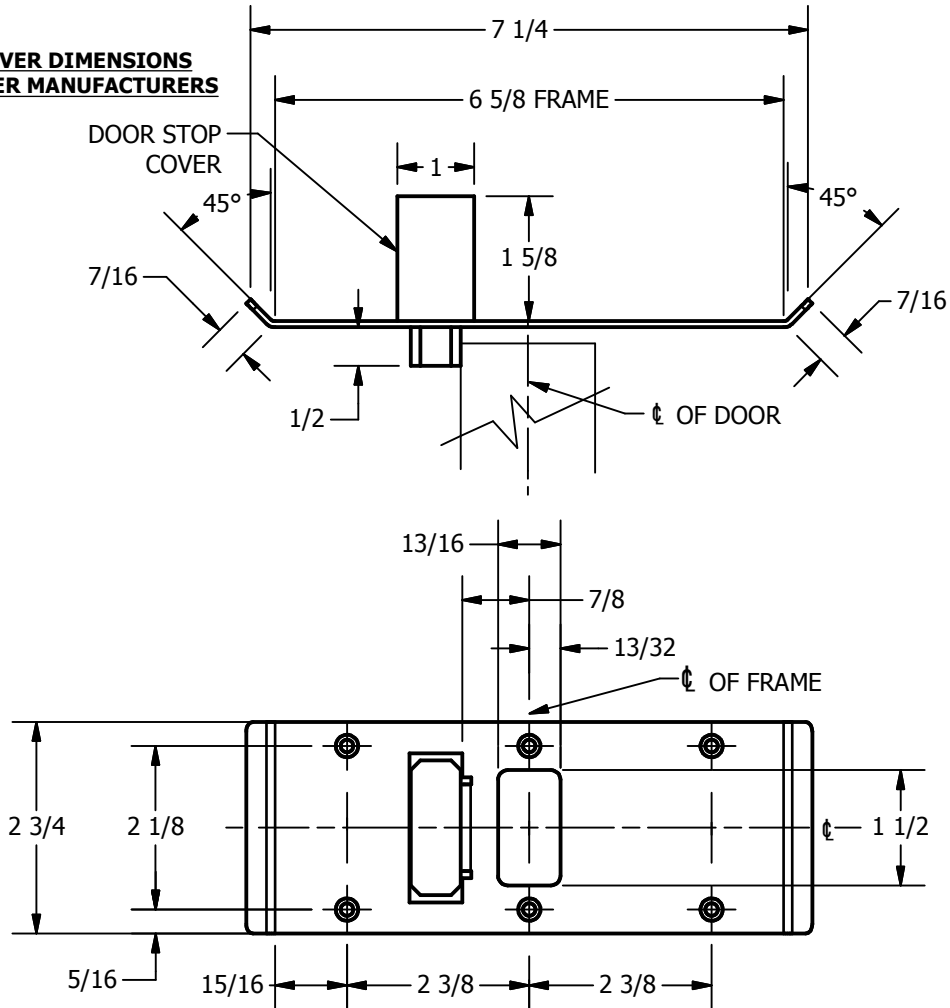

SP-CR577 CUSTOM DOUBLE LIPPED STRIKE AND RESCUE STOP

FOR 1-3/4" CENTER HUNG DOOR W/ MORTISE LOCK, NO DEADBOLT, 6-5/8" FRAME

**ABH DOOR STOP COVER DIMENSIONS
MAY NOT MATCH OTHER MANUFACTURERS**

REINFORCEMENT:

WHEN INSTALLING IN METAL FRAME, REINFORCEMENT IS **NEEDED** WITH THIS PRODUCT, CUSTOMER OR MANUFACTURER TO SUPPLY FRAME REINFORCEMENT WITH LATCH BOLT CLEARANCE

2-5/16
MIN. CLEARANCE
FOR DOOR STOP COVER
CENTERED

(2) REINFORCEMENT PLATES
SUPPLIED BY DOOR FRAME
MANUFACTURER

NOTE:

1. HORIZONTAL CENTERLINE OF PLATE TO MATCH HORIZONTAL CENTERLINE OF CUTOUT.
2. SCREWS 8-32 X 3/8" UNDERCUT F.H.M.S.
3. R.H. DOOR SHOWN, L.H. OPPOSITE