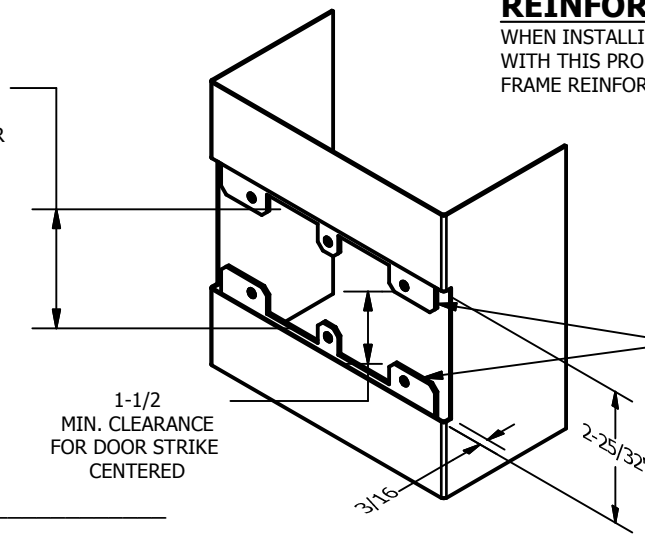

SP-CR582 CUSTOM DOUBLE LIPPED STRIKE AND RESCUE STOP

FOR 1-3/4" CENTER HUNG DOOR W/ MORTISE LOCK, NO DEADBOLT, 7-1/4" FRAME

**ABH DOOR STOP COVER DIMENSIONS
MAY NOT MATCH OTHER MANUFACTURERS**

REINFORCEMENT:

WHEN INSTALLING IN METAL FRAME, REINFORCEMENT IS **NEEDED** WITH THIS PRODUCT, CUSTOMER OR MANUFACTURER TO SUPPLY FRAME REINFORCEMENT WITH LATCH BOLT CLEARANCE

2-5/16
MIN. CLEARANCE
FOR DOOR STOP COVER
CENTERED

(2) REINFORCEMENT PLATES
SUPPLIED BY DOOR FRAME
MANUFACTURER

NOTE:

1. HORIZONTAL CENTERLINE OF PLATE TO MATCH HORIZONTAL CENTERLINE OF CUTOUT.
2. SCREWS 8-32 X 3/8" UNDERCUT F.H.M.S.
3. R.H. DOOR SHOWN, L.H. OPPOSITE