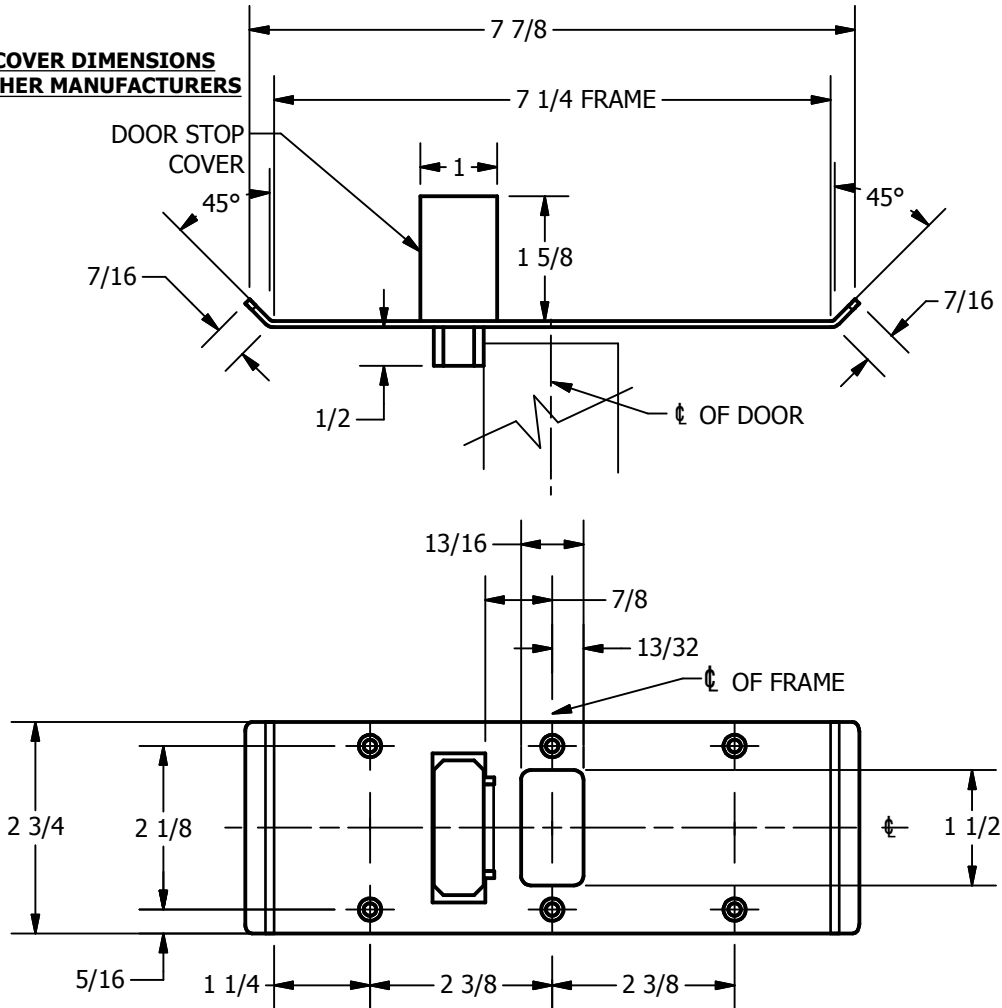

SP-CR582 CUSTOM DOUBLE LIPPED STRIKE AND RESCUE STOP

FOR 1-3/4" CENTER HUNG DOOR W/ MORTISE LOCK, NO DEADBOLT, 7-1/4" FRAME

**ABH DOOR STOP COVER DIMENSIONS
MAY NOT MATCH OTHER MANUFACTURERS**

REINFORCEMENT:

WHEN INSTALLING IN METAL FRAME, REINFORCEMENT IS **NEEDED** WITH THIS PRODUCT, CUSTOMER OR MANUFACTURER TO SUPPLY FRAME REINFORCEMENT WITH LATCH BOLT CLEARANCE

2-5/16
MIN. CLEARANCE
FOR DOOR STOP COVER
CENTERED

(2) REINFORCEMENT PLATES
SUPPLIED BY DOOR FRAME
MANUFACTURER

NOTE:

1. HORIZONTAL CENTERLINE OF PLATE TO MATCH HORIZONTAL CENTERLINE OF CUTOUT.
2. SCREWS 8-32 X 3/8" UNDERCUT F.H.M.S.
3. R.H. DOOR SHOWN, L.H. OPPOSITE