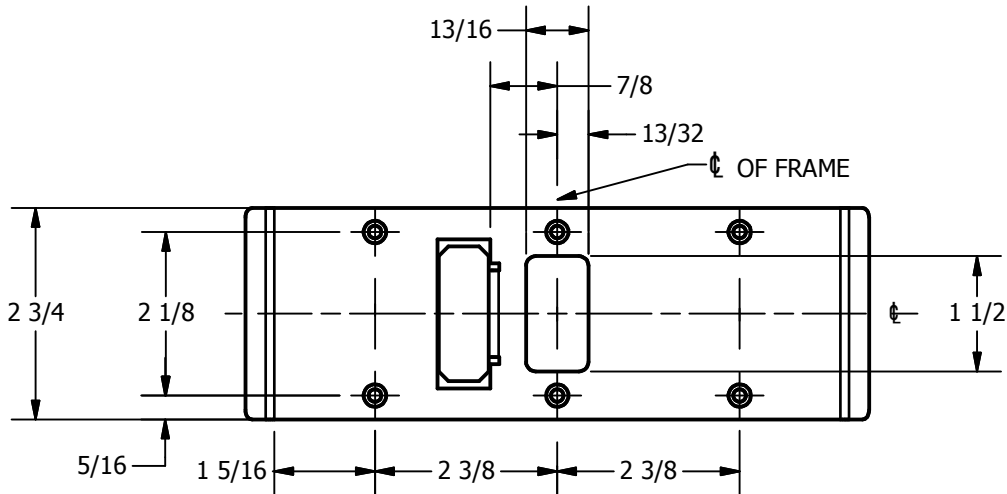

# SP-CR583 CUSTOM DOUBLE LIPPED STRIKE AND RESCUE STOP

FOR 1-3/4" CENTER HUNG DOOR W/ MORTISE LOCK, NO DEADBOLT, 7-3/8" FRAME

**ABH DOOR STOP COVER DIMENSIONS  
MAY NOT MATCH OTHER MANUFACTURERS**

## REINFORCEMENT:

WHEN INSTALLING IN METAL FRAME, REINFORCEMENT IS **NEEDED** WITH THIS PRODUCT, CUSTOMER OR MANUFACTURER TO SUPPLY FRAME REINFORCEMENT WITH LATCH BOLT CLEARANCE

2-5/16  
MIN. CLEARANCE  
FOR DOOR STOP COVER  
CENTERED

### NOTE:

1. HORIZONTAL CENTERLINE OF PLATE TO MATCH HORIZONTAL CENTERLINE OF CUTOUT.
2. SCREWS 8-32 X 3/8" UNDERCUT F.H.M.S.
3. R.H. DOOR SHOWN, L.H. OPPOSITE

**CUT-OUT FOR  
METAL JAMB**

ORDER #: \_\_\_\_\_  
 ORDER DATE: \_\_\_\_\_  
 CUSTOMER: \_\_\_\_\_  
 CUSTOMER PO#: \_\_\_\_\_  
 MATERIAL: \_\_\_\_\_  
 QUANTITY: \_\_\_\_\_