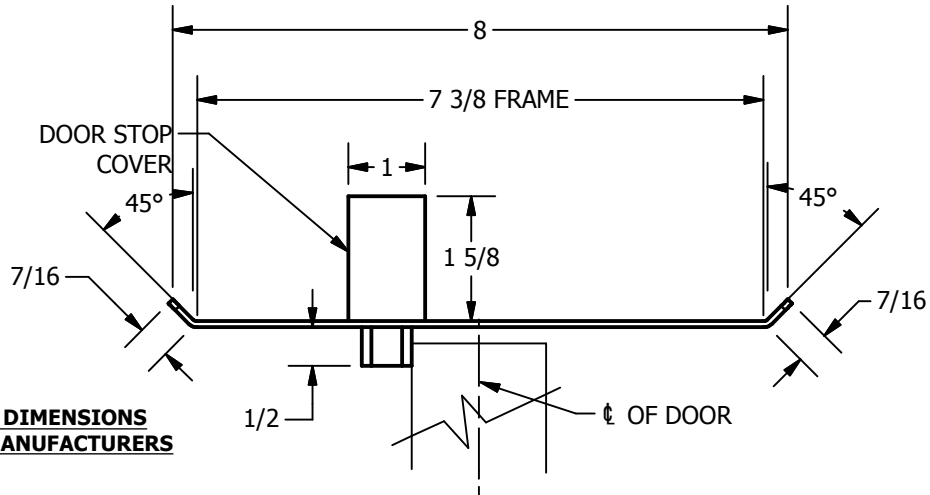

# SP-CR583 CUSTOM DOUBLE LIPPED STRIKE AND RESCUE STOP

FOR 1-3/4" CENTER HUNG DOOR W/ MORTISE LOCK, NO DEADBOLT, 7-3/8" FRAME

**ABH DOOR STOP COVER DIMENSIONS  
MAY NOT MATCH OTHER MANUFACTURERS**

## REINFORCEMENT:

WHEN INSTALLING IN METAL FRAME, REINFORCEMENT IS **NEEDED** WITH THIS PRODUCT, CUSTOMER OR MANUFACTURER TO SUPPLY FRAME REINFORCEMENT WITH LATCH BOLT CLEARANCE

2-5/16  
MIN. CLEARANCE  
FOR DOOR STOP COVER  
CENTERED

### NOTE:

1. HORIZONTAL CENTERLINE OF PLATE TO MATCH HORIZONTAL CENTERLINE OF CUTOUT.
2. SCREWS 8-32 X 3/8" UNDERCUT F.H.M.S.
3. R.H. DOOR SHOWN, L.H. OPPOSITE

**CUT-OUT FOR  
METAL JAMB**

ORDER #: \_\_\_\_\_  
 ORDER DATE: \_\_\_\_\_  
 CUSTOMER: \_\_\_\_\_  
 CUSTOMER PO#: \_\_\_\_\_  
 MATERIAL: \_\_\_\_\_  
 QUANTITY: \_\_\_\_\_