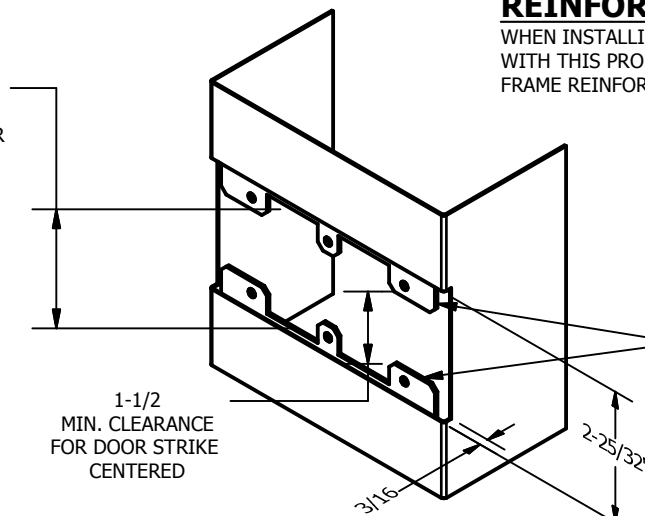

# SP-CR583 CUSTOM DOUBLE LIPPED STRIKE AND RESCUE STOP

FOR 1-3/4" CENTER HUNG DOOR W/ MORTISE LOCK, NO DEADBOLT, 7-3/8" FRAME

**ABH DOOR STOP COVER DIMENSIONS  
MAY NOT MATCH OTHER MANUFACTURERS**

## REINFORCEMENT:

WHEN INSTALLING IN METAL FRAME, REINFORCEMENT IS **NEEDED** WITH THIS PRODUCT, CUSTOMER OR MANUFACTURER TO SUPPLY FRAME REINFORCEMENT WITH LATCH BOLT CLEARANCE

2-5/16  
MIN. CLEARANCE  
FOR DOOR STOP COVER  
CENTERED

(2) REINFORCEMENT PLATES  
SUPPLIED BY DOOR FRAME  
MANUFACTURER

### NOTE:

1. HORIZONTAL CENTERLINE OF PLATE TO MATCH HORIZONTAL CENTERLINE OF CUTOUT.
2. SCREWS 8-32 X 3/8" UNDERCUT F.H.M.S.
3. R.H. DOOR SHOWN, L.H. OPPOSITE

**CUT-OUT FOR  
METAL JAMB**

ORDER #: \_\_\_\_\_  
 ORDER DATE: \_\_\_\_\_  
 CUSTOMER: \_\_\_\_\_  
 CUSTOMER PO#: \_\_\_\_\_  
 MATERIAL: \_\_\_\_\_  
 QUANTITY: \_\_\_\_\_